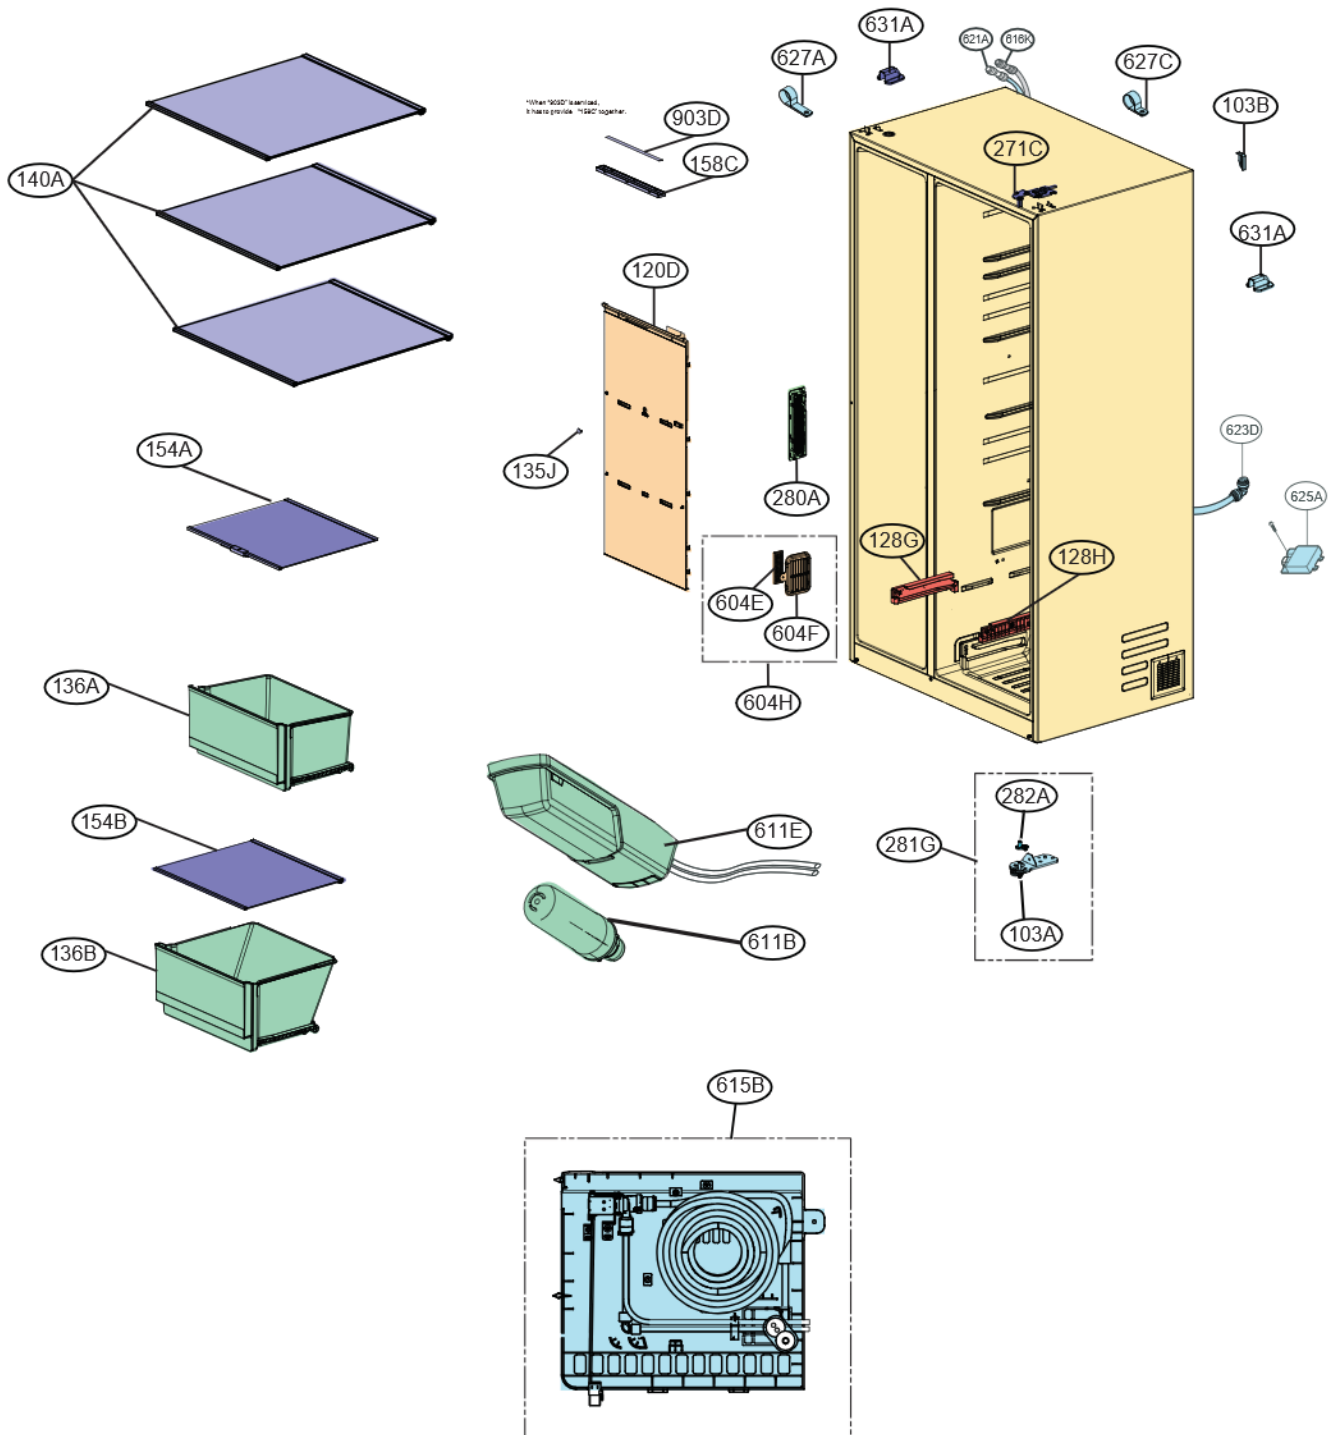

EXPLODED VIEW

FREEZER DOOR PART

#EV#

EXPLODED VIEW

REFRIGERATOR DOOR

#EV#

EXPLODED VIEW

FREZER COMPARTMENT

#EV#

EXPLODED VIEW

REFRIGERATOR COMPARTMENT

EXPLODED VIEW

MACHINE COMPARTMENT

Heavy Repair SVC Cycle Parts (Compressor, Evaporator, Joint) is Recommended by Factory, Change Drier 317A simultaneously.