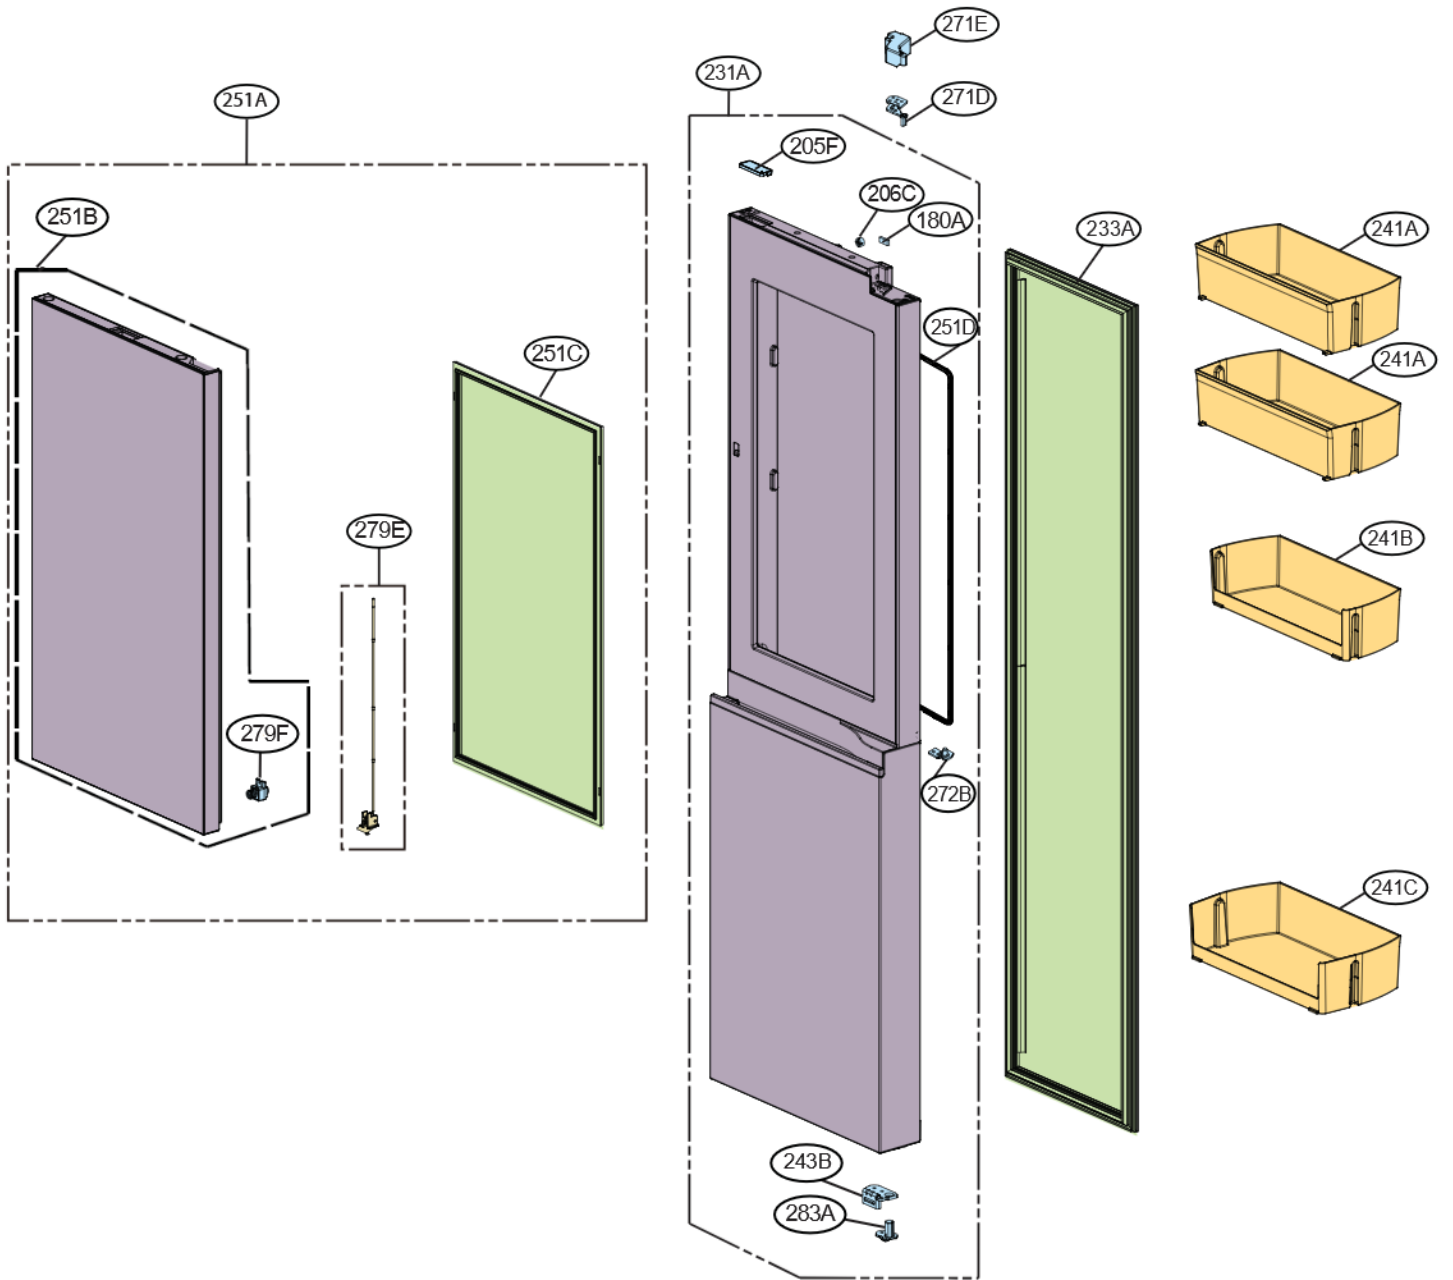

EXPLODED VIEW

FREEZER DOOR PART

#EV#

EXPLODED VIEW

REFRIGERATOR DOOR

#EV#

EXPLODED VIEW

FREZER COMPARTMENT

#EV#

EXPLODED VIEW

REFRIGERATOR COMPARTMENT

EXPLODED VIEW

MACHINE COMPARTMENT

Heavy Repair SVC Cycle Parts (Compressor, Evaporator, Joint) is Recommended by Factory, Change Drier 317A simultaneously.