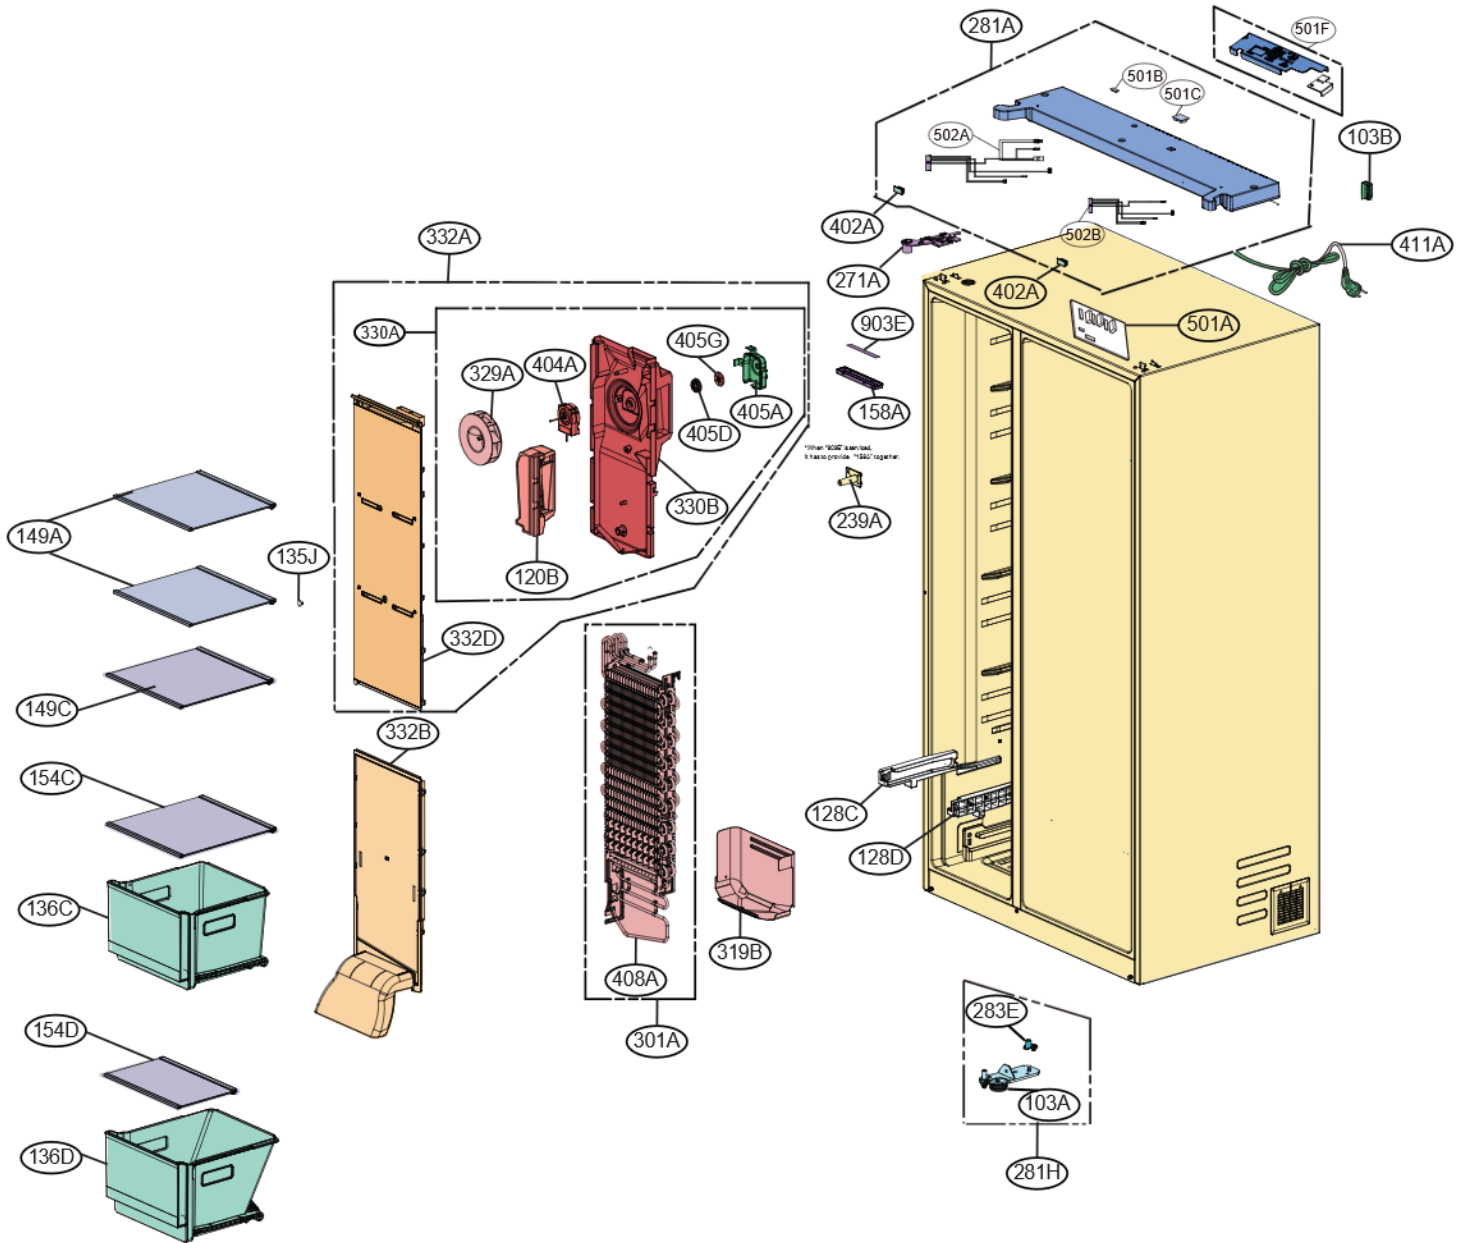

EXPLODED VIEW

FREEZER DOOR PART

#EV#

EXPLODED VIEW

REFRIGERATOR DOOR

#EV#

EXPLODED VIEW

FREZER COMPARTMENT

#EV#

EXPLODED VIEW

REFRIGERATOR COMPARTMENT

EXPLODED VIEW

MACHINE COMPARTMENT

Heavy Repair SVC Cycle Parts (Compressor, Evaporator, Joint) is Recommended by Factory, Change Drier 317A simultaneously.