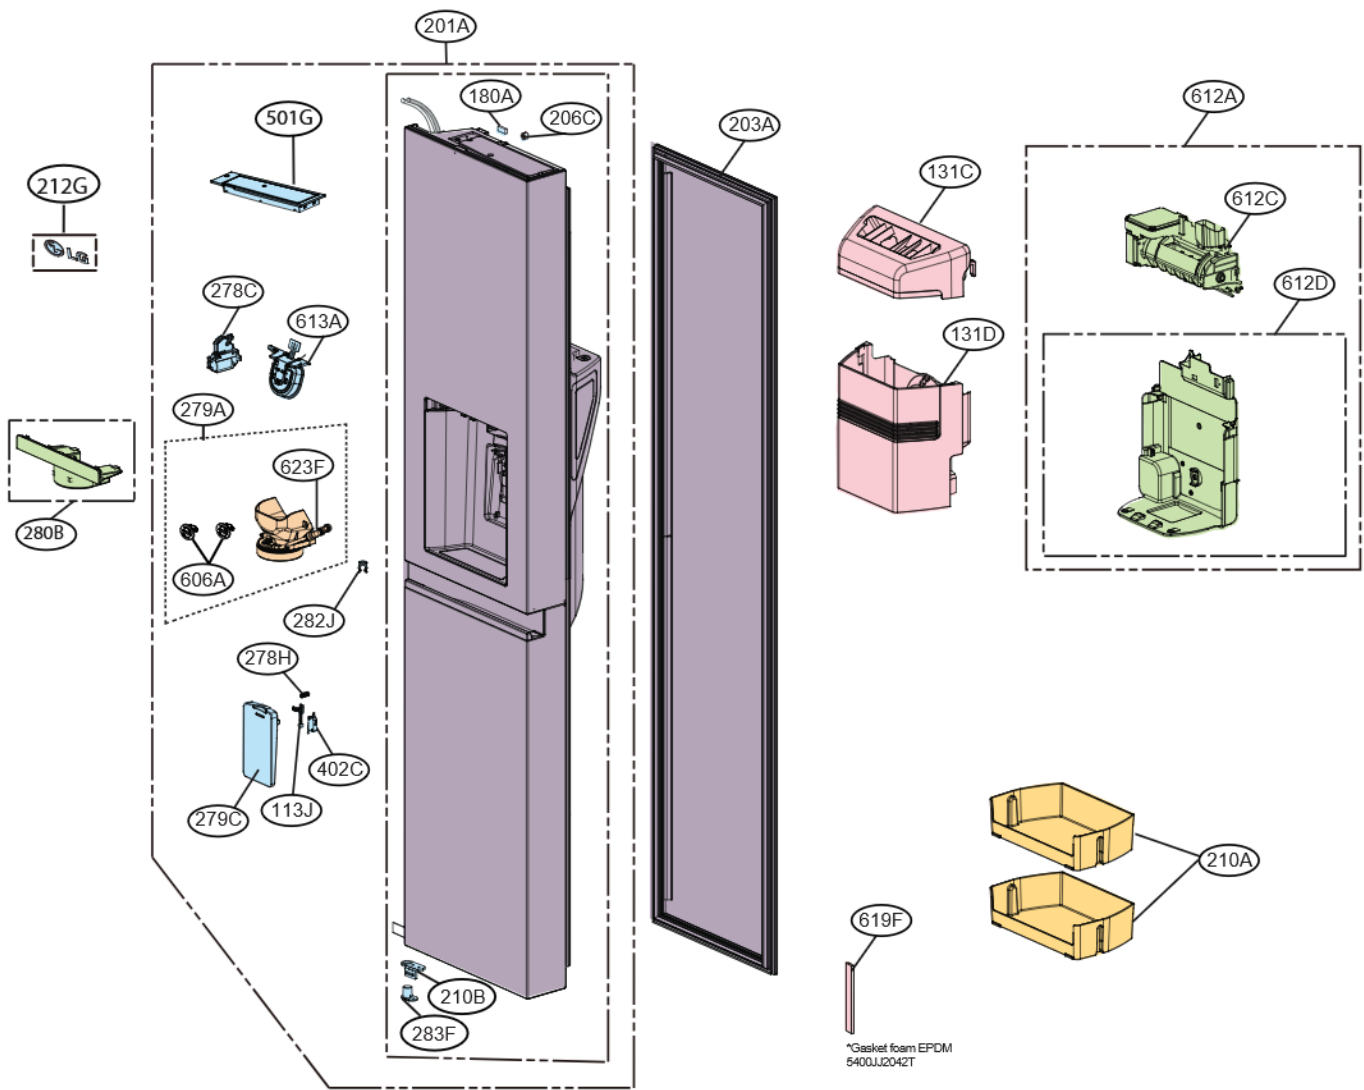

EXPLODED VIEW

FREEZER DOOR PART

#EV#

EXPLODED VIEW

REFRIGERATOR DOOR

#EV#

EXPLODED VIEW

FREZER COMPARTMENT

#EV#

EXPLODED VIEW

REFRIGERATOR COMPARTMENT

EXPLODED VIEW

MACHINE COMPARTMENT

Heavy Repair SVC Cycle Parts (Compressor, Evaporator, Joint) is Recommended by Factory, Change Drier 317A simultaneously.