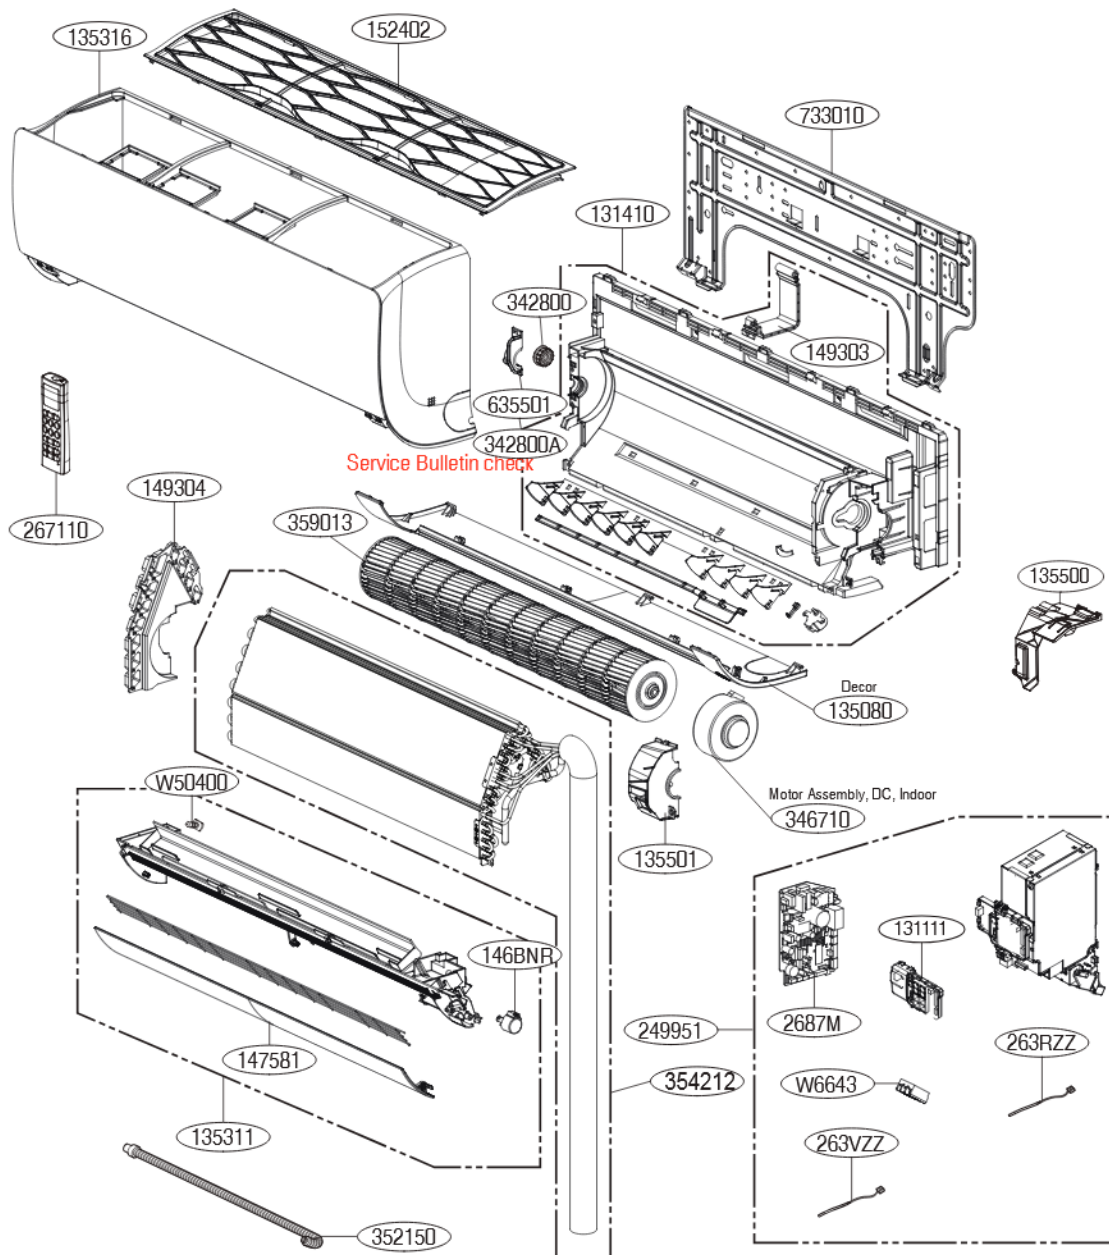

4. Exploded View

Indoor Unit

LOC.	Description	Connector
263RZZ	Thermistor for indoor air temperature	CN-TH1
263VZZ	Thermistor for evaporator middle temperature	CN-TH3

Note) Please ensure GCSC since the replacement parts may be changed depending upon the buyer's request. Please check the correct parts in View RPL(Replacement Part List) on GCSC. (GCSC Website <http://www.lge.com>)