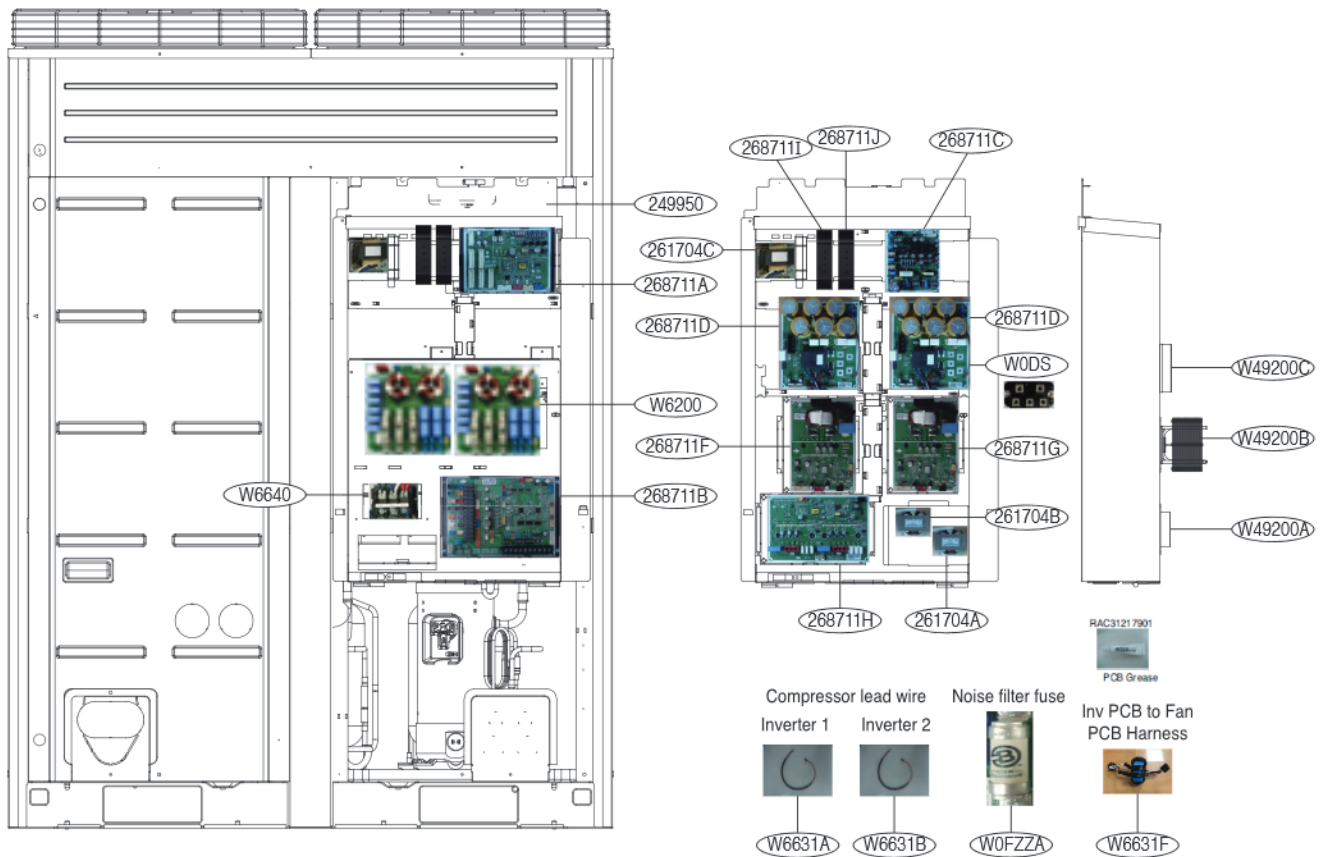

### 6.3 18,20HP (UX3 2Comp)

Part	SVC Location No.	Description
Noise Filter Fuse(18HP)	W0FZZA	Fuse, Time delay

Exploded view