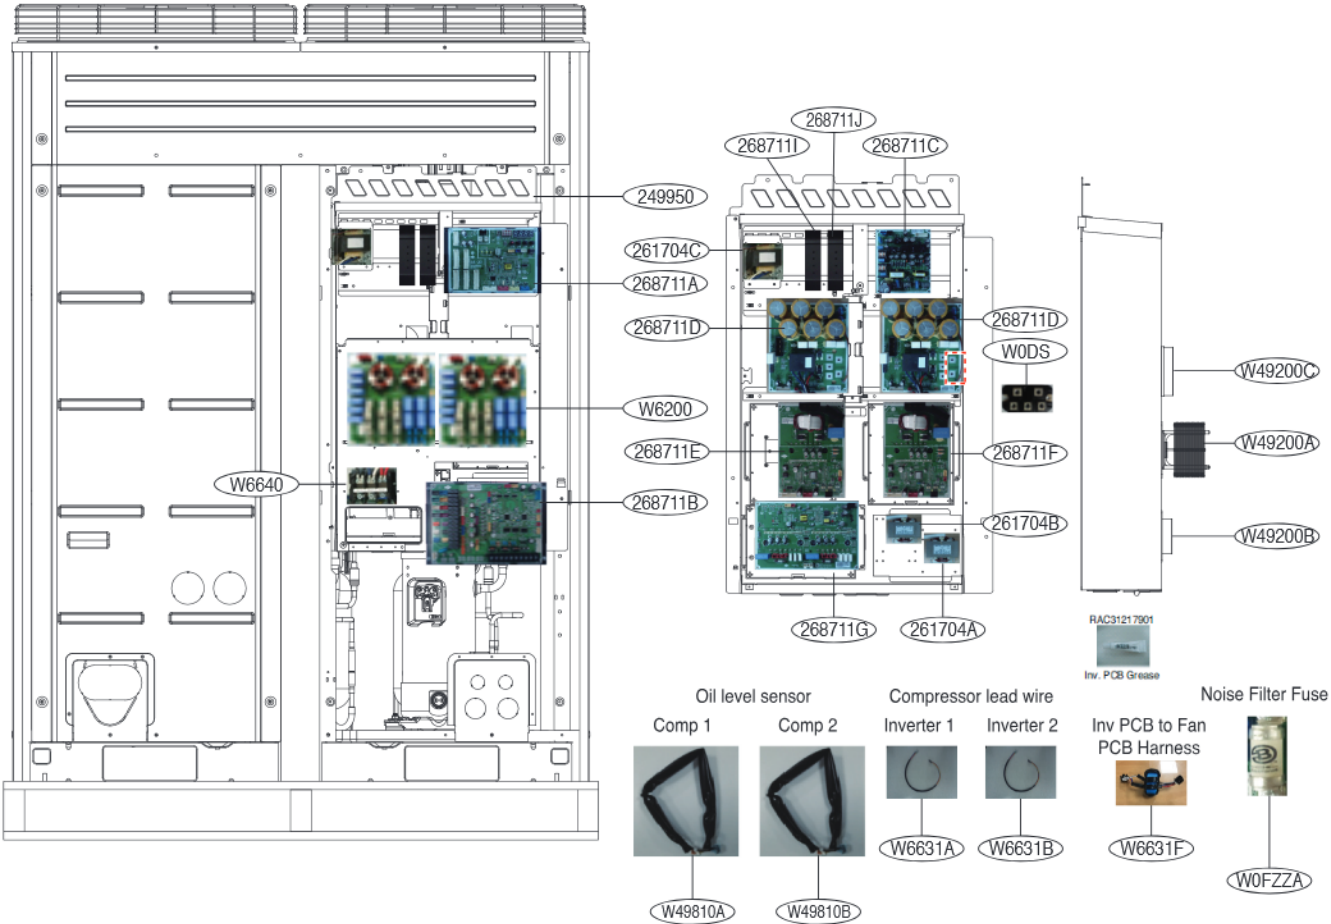

6.1.3 18HP, 20HP (UX3 2 Comp)

Part	SVC Location No.	Description
Noise Filter Fuse(18HP)	W0FZZA	Fuse, Time delay

Exploded view