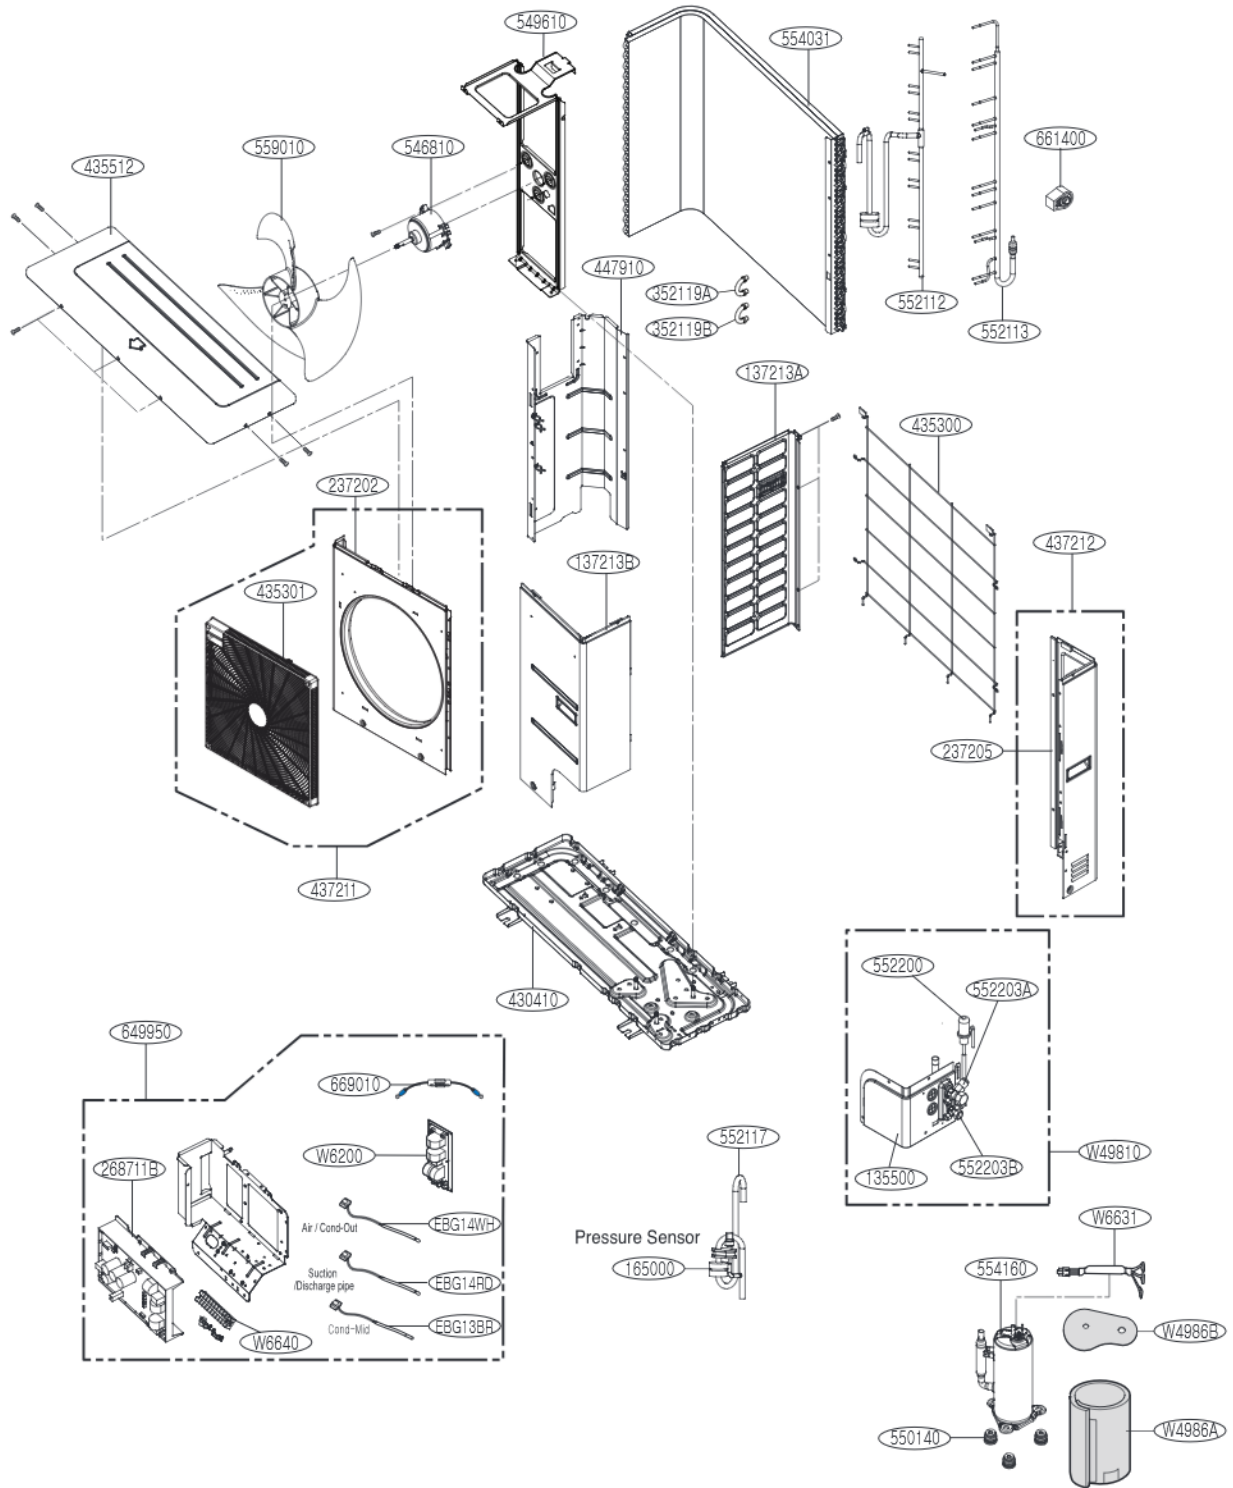

AUUQ36GH1.AWGBASA, ATUQ36GMLE3.AWGBLAT, AUUQ36GH1.AWGBBRZ, AUUQ36GH1.AWGBIDA, AUUQ36GH1.AWGBLAT, AUUQ36GH1.AWGBLCP, AVUQ36GKLA0.AWGBLAT

Location No.	Description	Sensor Information	Housing Color
EBG14WH	Thermister1(CN-TH2)	Air / Cond-Out	White
EBG14RD	Thermister2(CN-TH3)	Suction /Discharge pipe	Red
EBG13BR	Thermister3(CN-TH4)	Cond-Mid	Brown
165000	Pressure sensor(CN-TH1)	Pressure Sensor	Red