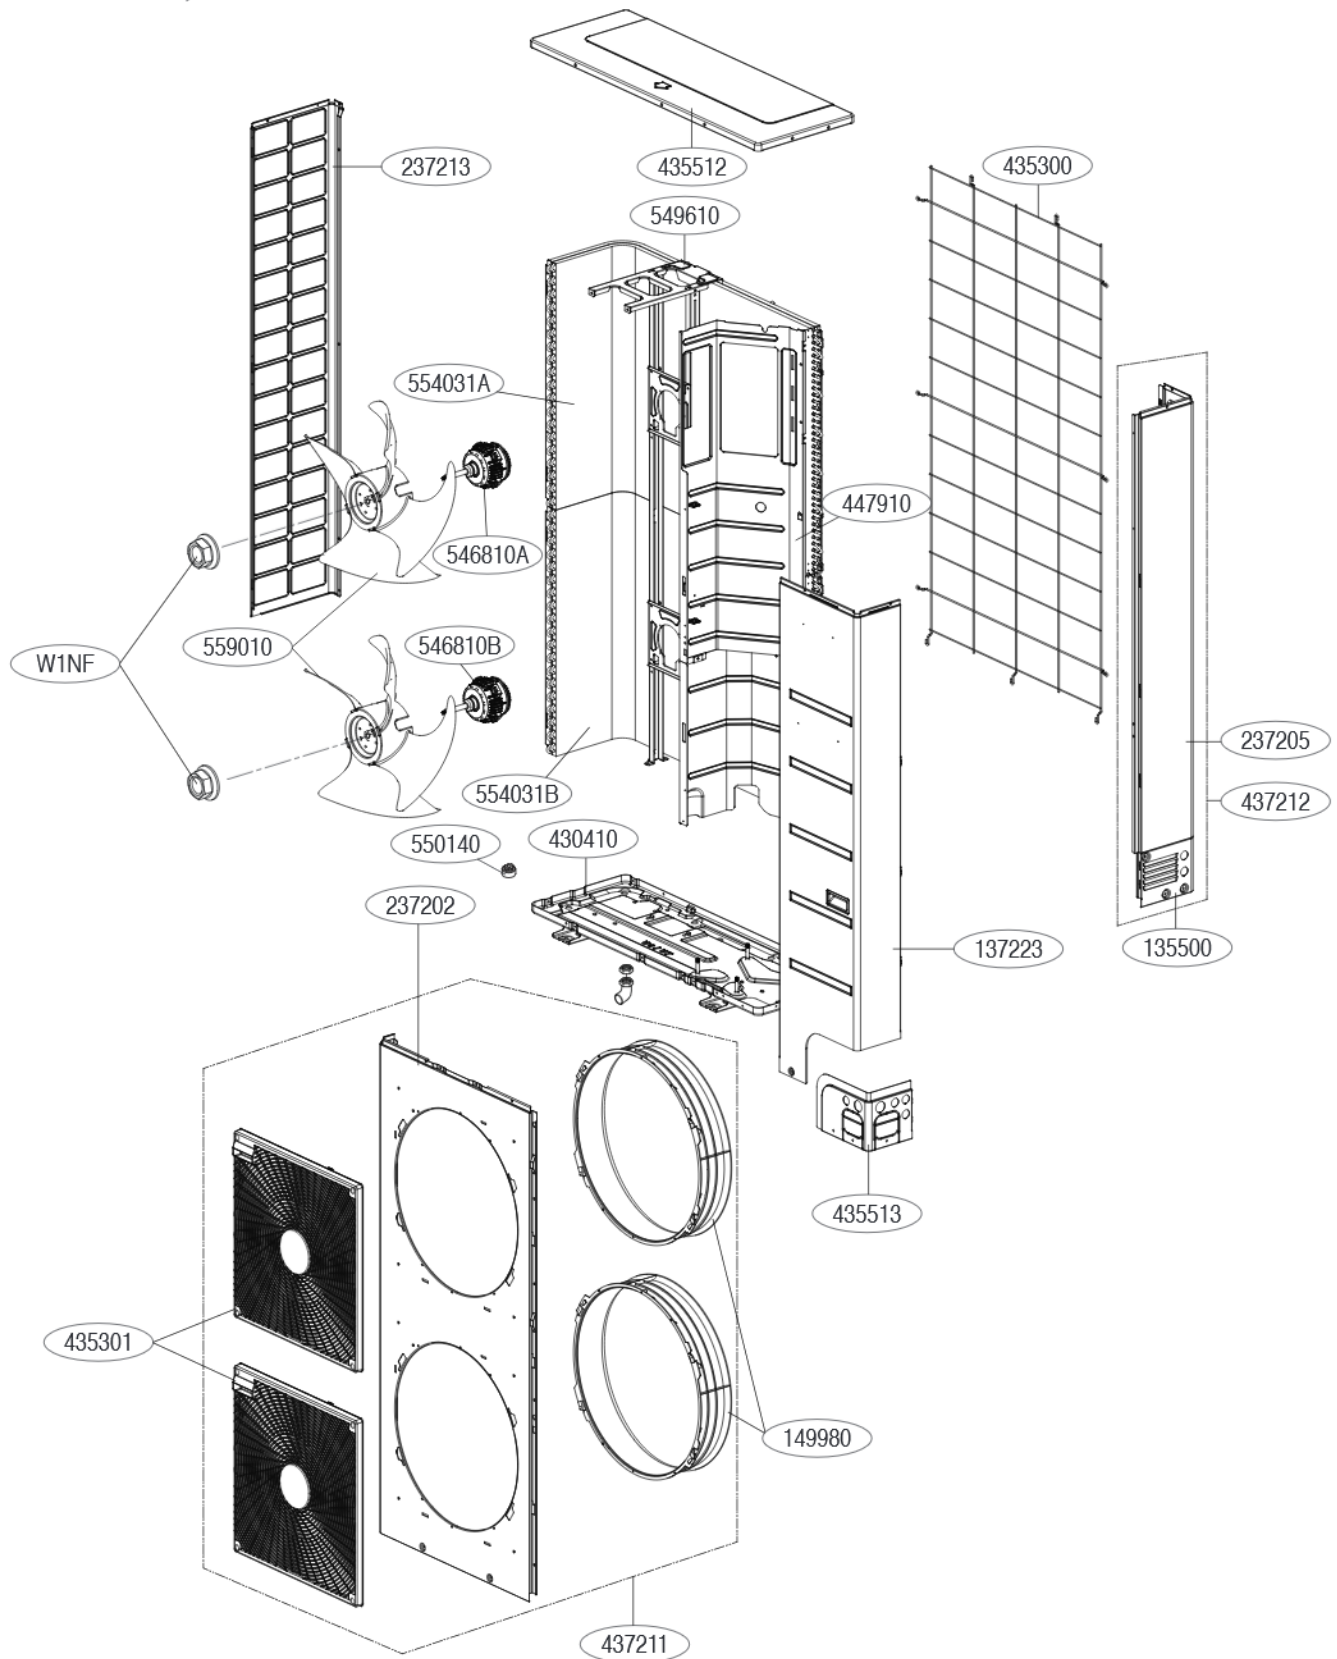

6. Exploded View

Control Box

■ U7 chassis, 12HP, 10HP

SVC Location	Applied	Housing color
263230A	Subcool out pipe + liquid pipe	yellow
263230B	Suction pipe + hex + discharge pipe	purple
263230C	Air temperature sensor	green

Mechanical Parts and Panels

■ U7 chassis, 10HP

Cycle Parts

■ U7 chassis, 12HP, 10HP