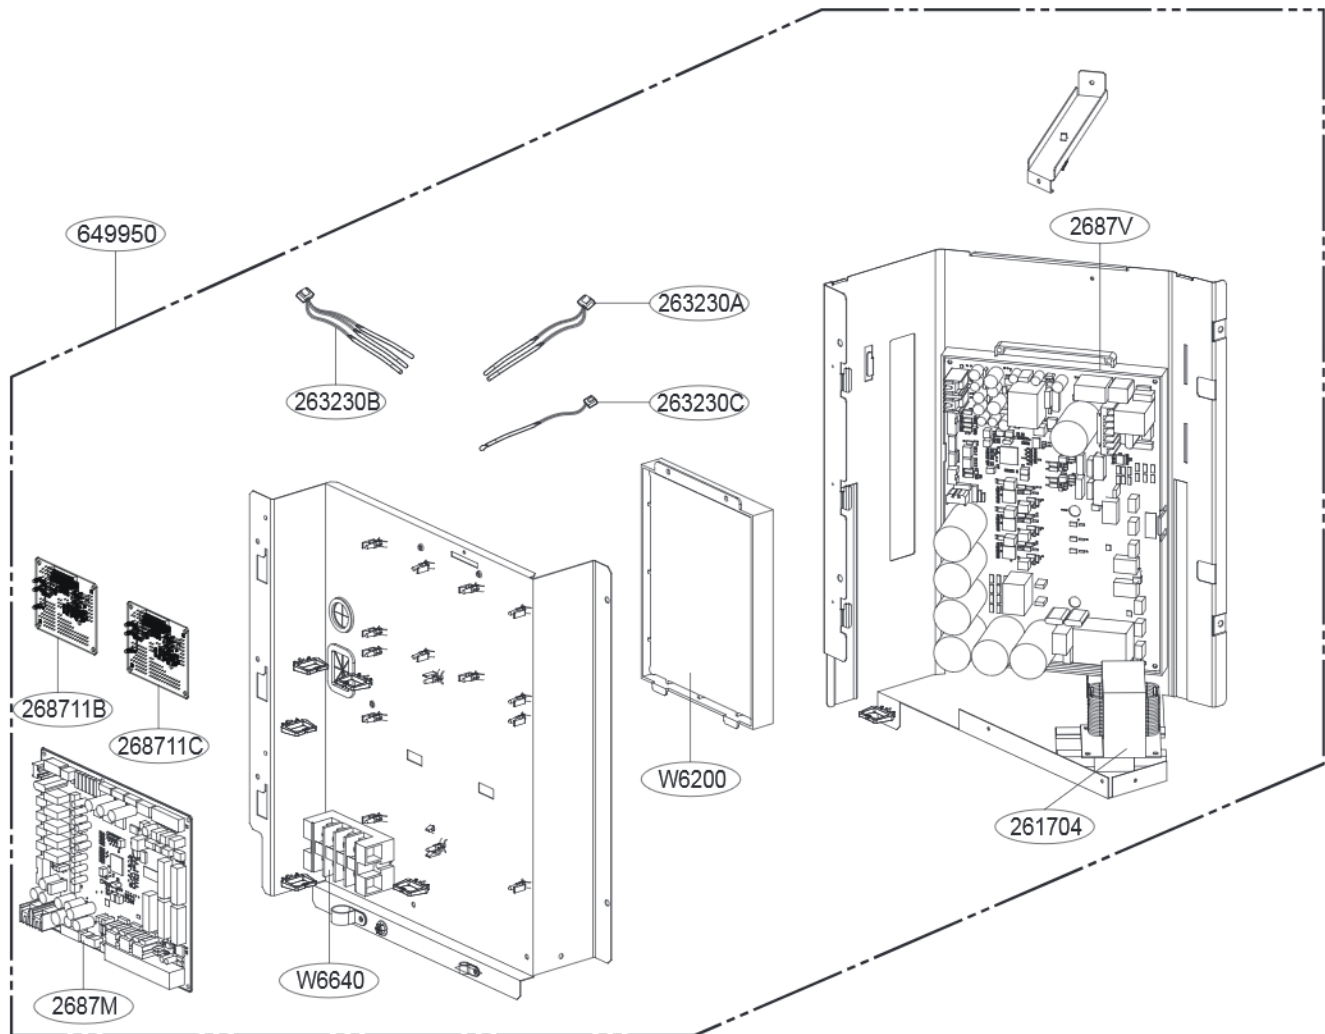

6. Exploded View

Control Box

■ U7 chassis, 12HP, 10HP

SVC Location	Applied	Housing color
263230A	Subcool out pipe + liquid pipe	yellow
263230B	Suction pipe + hex + discharge pipe	purple
263230C	Air temperature sensor	green

Mechanical Parts and Panels

■ U7 chassis, 10HP

Cycle Parts

■ U7 chassis, 12HP, 10HP