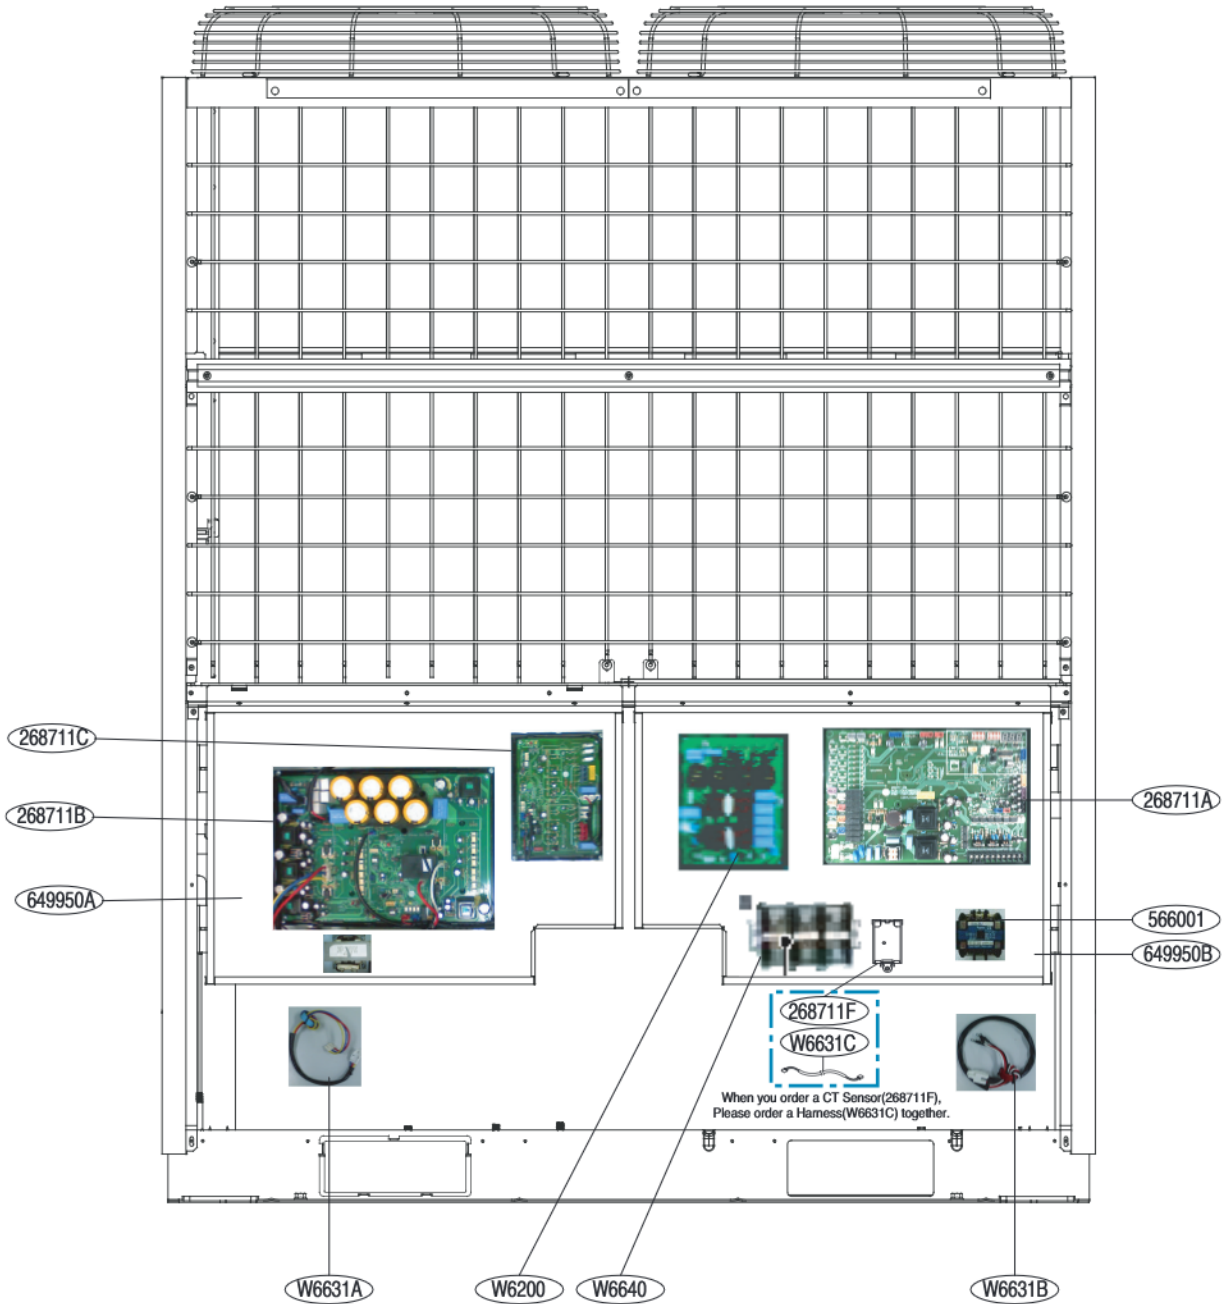

Two compressor 220V

UW1 Chassis

Exploded View

• Cooling Only(UW chassis_2 Comp)

THERMISTOR 1	263230A	Liquid Pipe + sub Cooler IN + Sub Cooler OUT	Housing color : yellow
THERMISTOR 2	263230B	Inv. discharge + HEX(Front) + HEX (back)	Housing color : purple
THERMISTOR 3	263230C	Air + suction Pipe + const. Discharge Pipe	Housing color : black