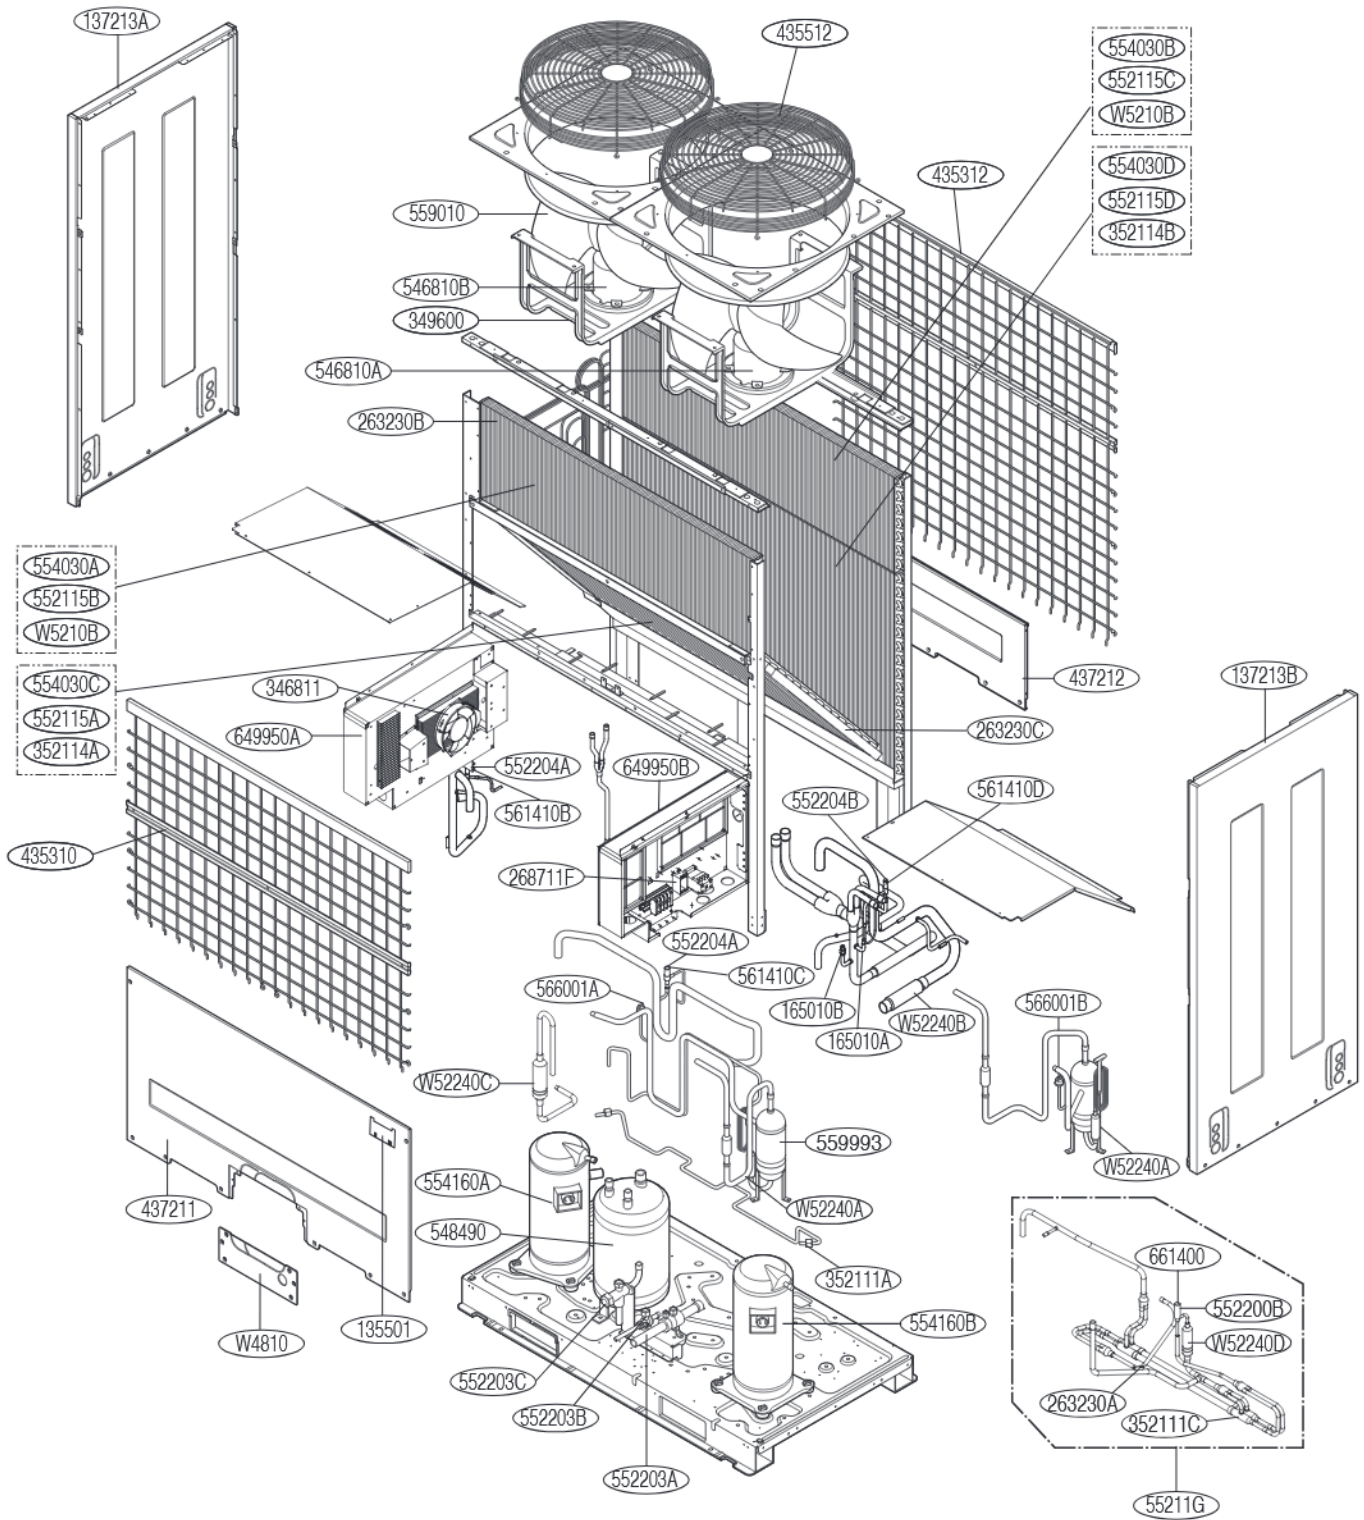

Two compressor 220V

UW1 Chassis

Exploded View

• Cooling Only(UW chassis_2 Comp)

THERMISTOR 1	263230A	Liquid Pipe + sub Cooler IN + Sub Cooler OUT	Housing color : yellow
THERMISTOR 2	263230B	Inv. discharge + HEX(Front) + HEX (back)	Housing color : purple
THERMISTOR 3	263230C	Air + suction Pipe + const. Discharge Pipe	Housing color : black