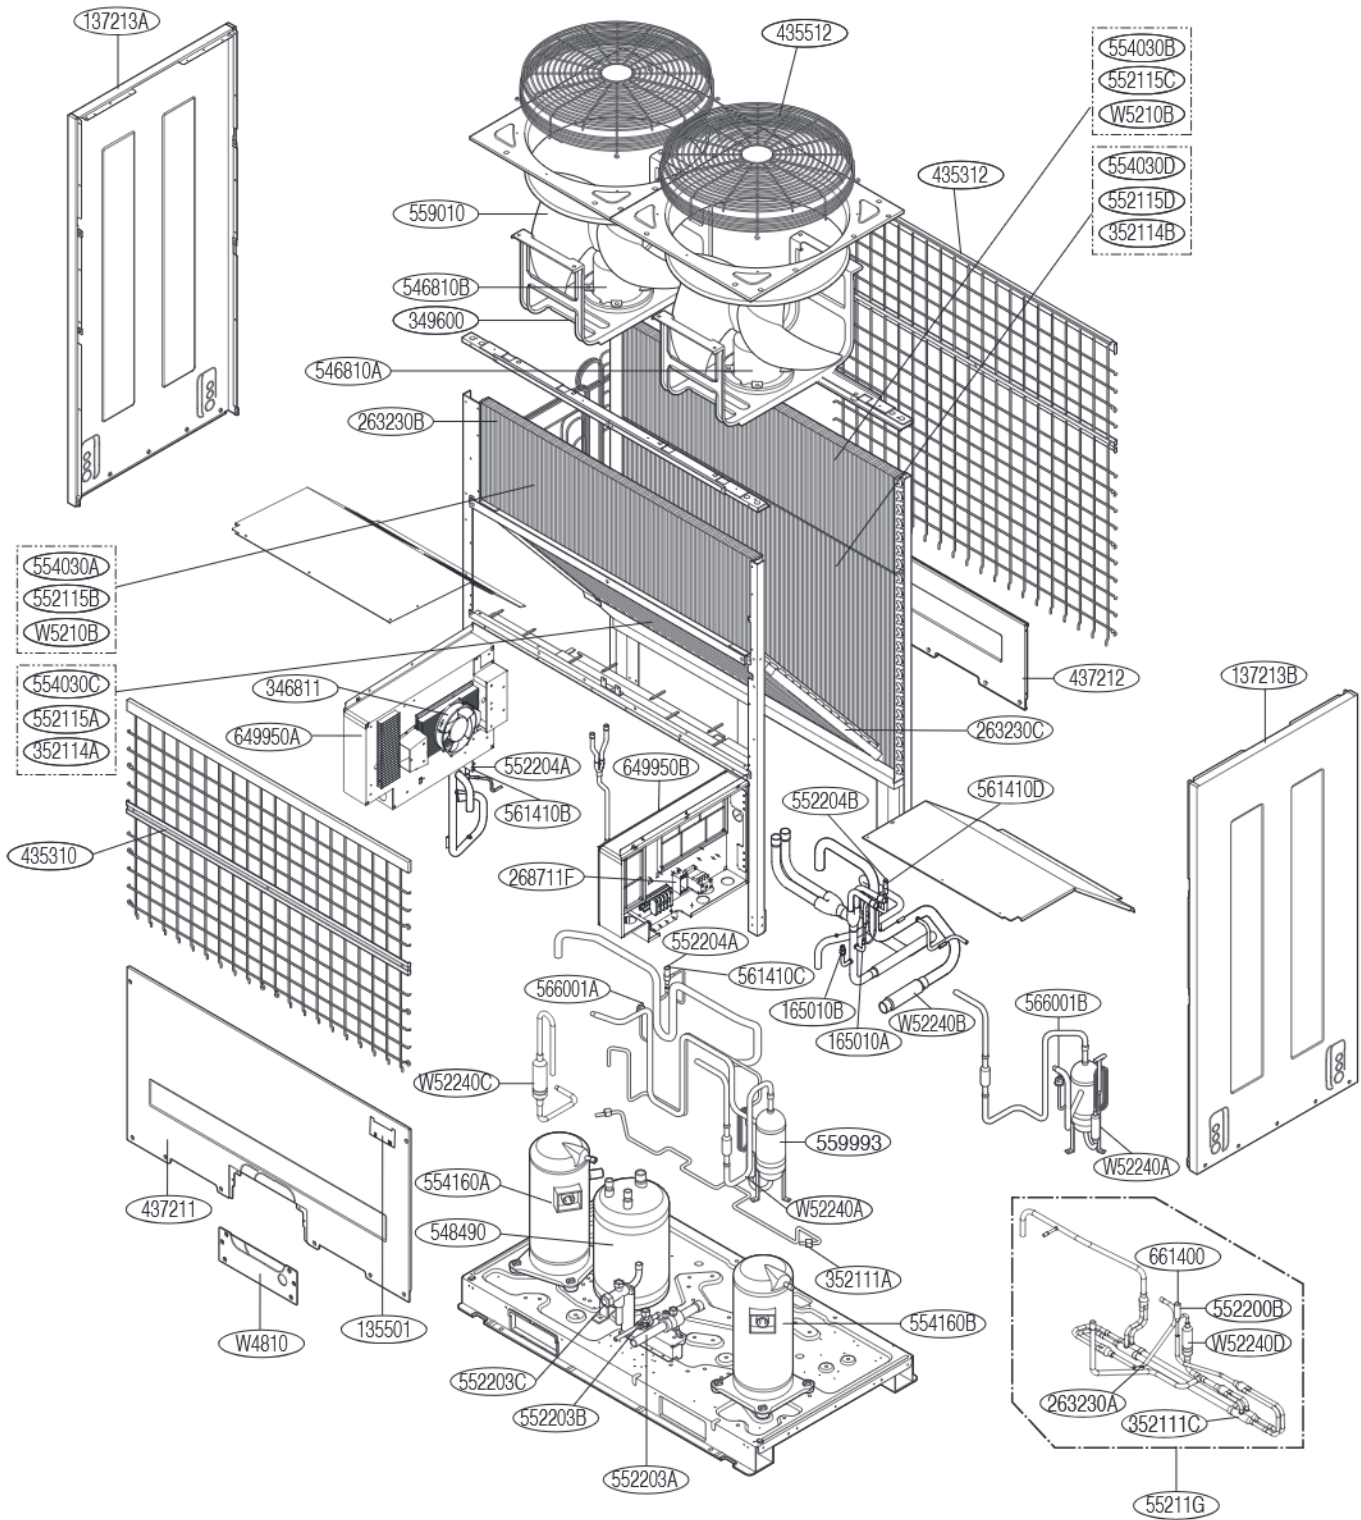

Two compressor 220V

UW1 Chassis

Exploded View

• Cooling Only(UW chassis_2 Comp)

THERMISTOR 1	263230A	Liquid Pipe + sub Cooler IN + Sub Cooler OUT	Housing color : yellow
THERMISTOR 2	263230B	Inv. discharge + HEX(Front) + HEX (back)	Housing color : purple
THERMISTOR 3	263230C	Air + suction Pipe + const. Discharge Pipe	Housing color : black