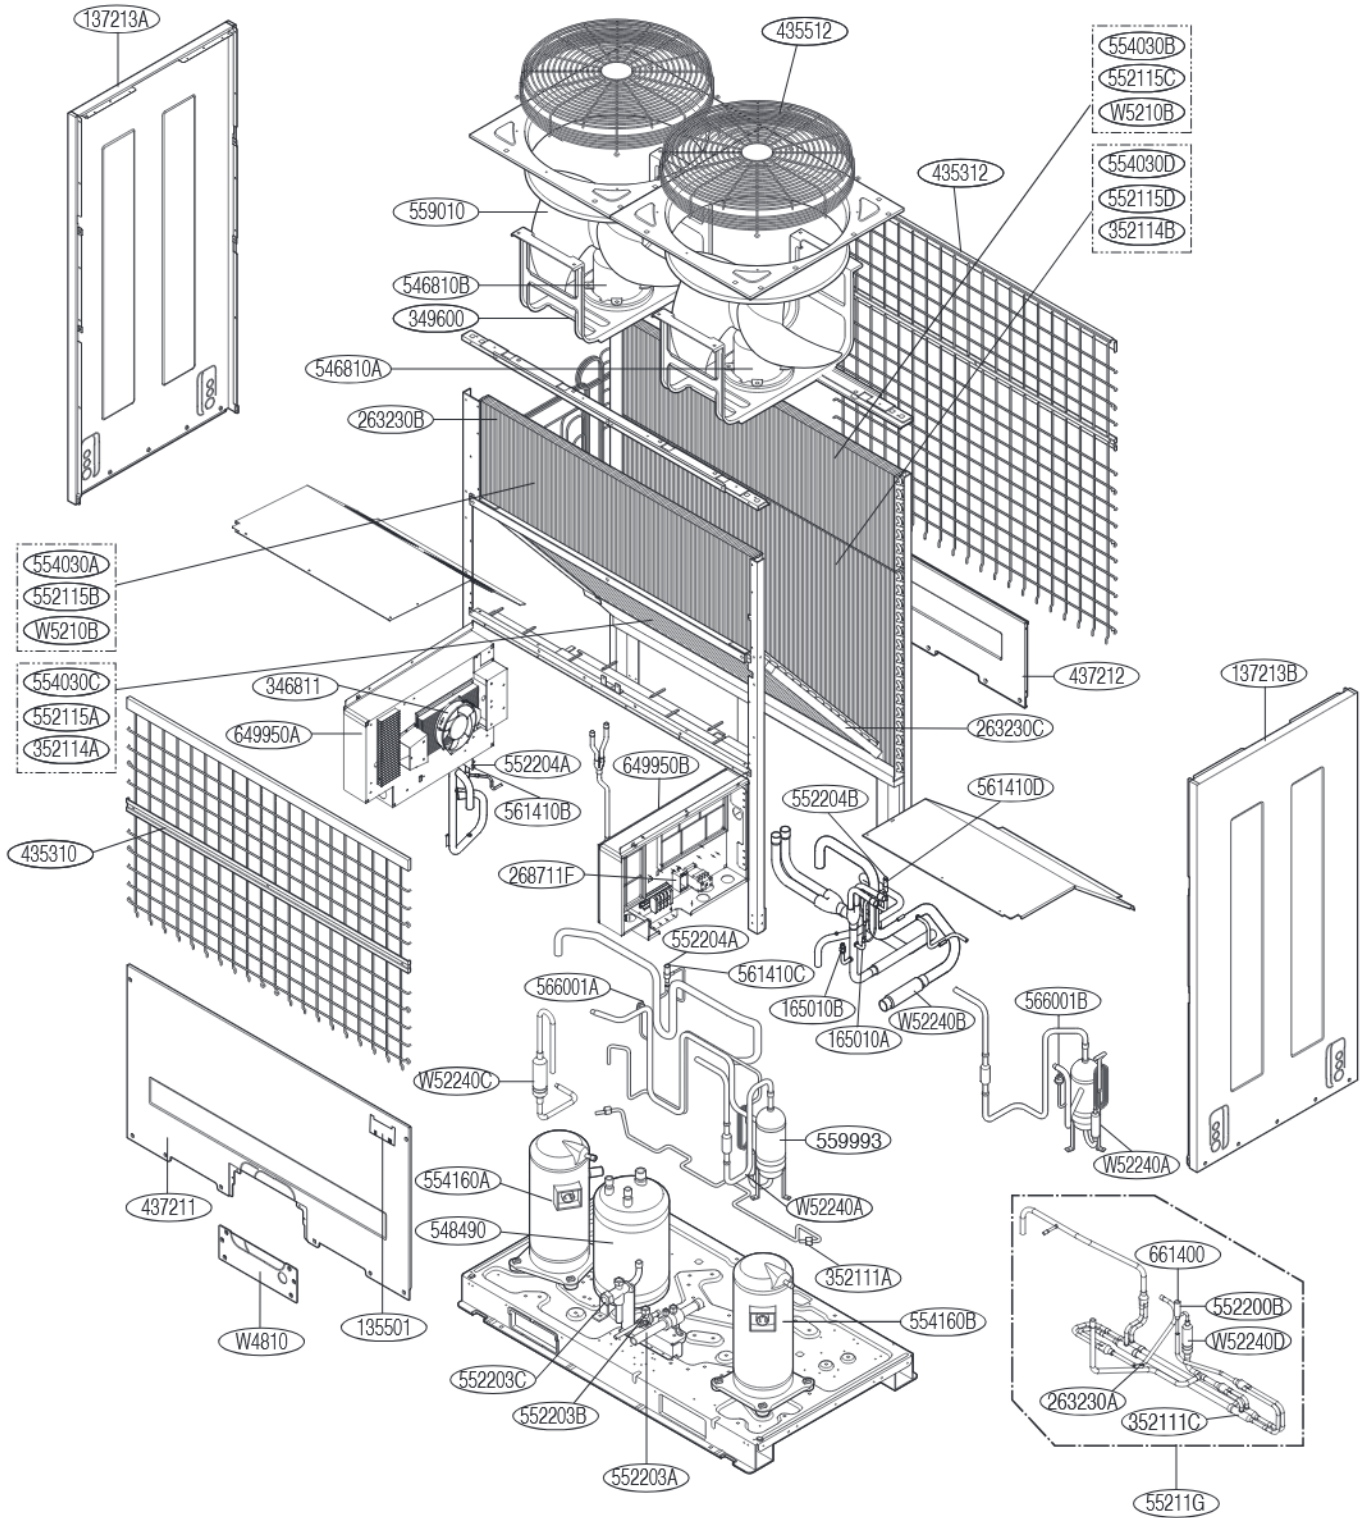

Two compressor 220V

UW1 Chassis

Exploded View

• Cooling Only(UW chassis_2 Comp)

THERMISTOR 1	263230A	Liquid Pipe + sub Cooler IN + Sub Cooler OUT	Housing color : yellow
THERMISTOR 2	263230B	Inv. discharge + HEX(Front) + HEX (back)	Housing color : purple
THERMISTOR 3	263230C	Air + suction Pipe + const. Discharge Pipe	Housing color : black