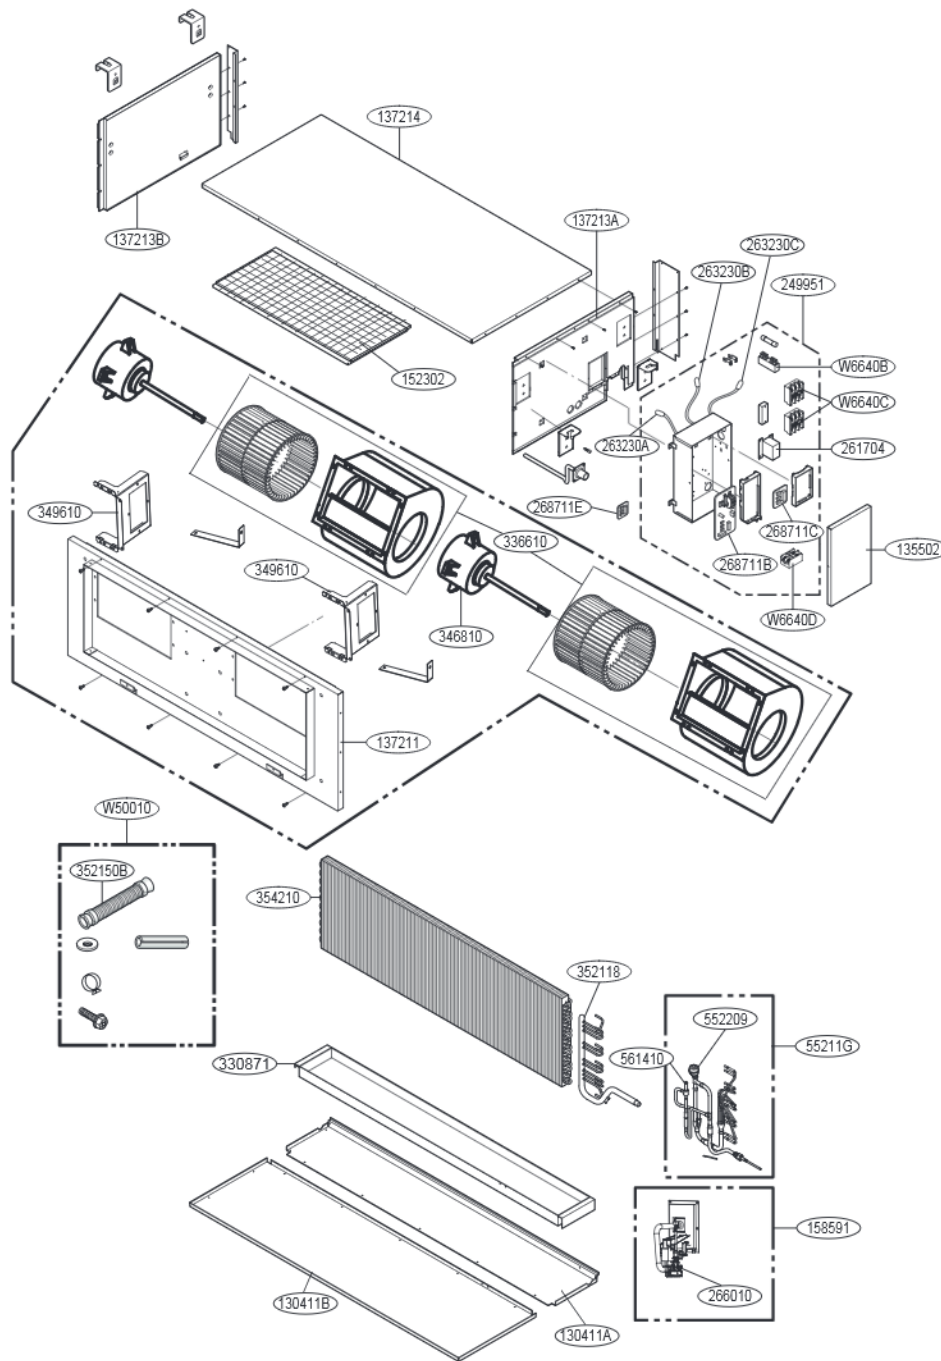

5. Exploded View

B8

THERMISTOR 1	263230A	Air	Housing color : yellow
THERMISTOR 2	263230B	Eva. IN	Housing color : white
THERMISTOR 3	263230C	Eva. OUT	Housing color : red

Note) * Please ensure GCSC since the replacement parts may be changed depending upon the buyer's request.
Please check the correct parts in View RPL(Replacement Part List) on GCGS.
(GCGS Website <http://biz.Lgservice.com>)