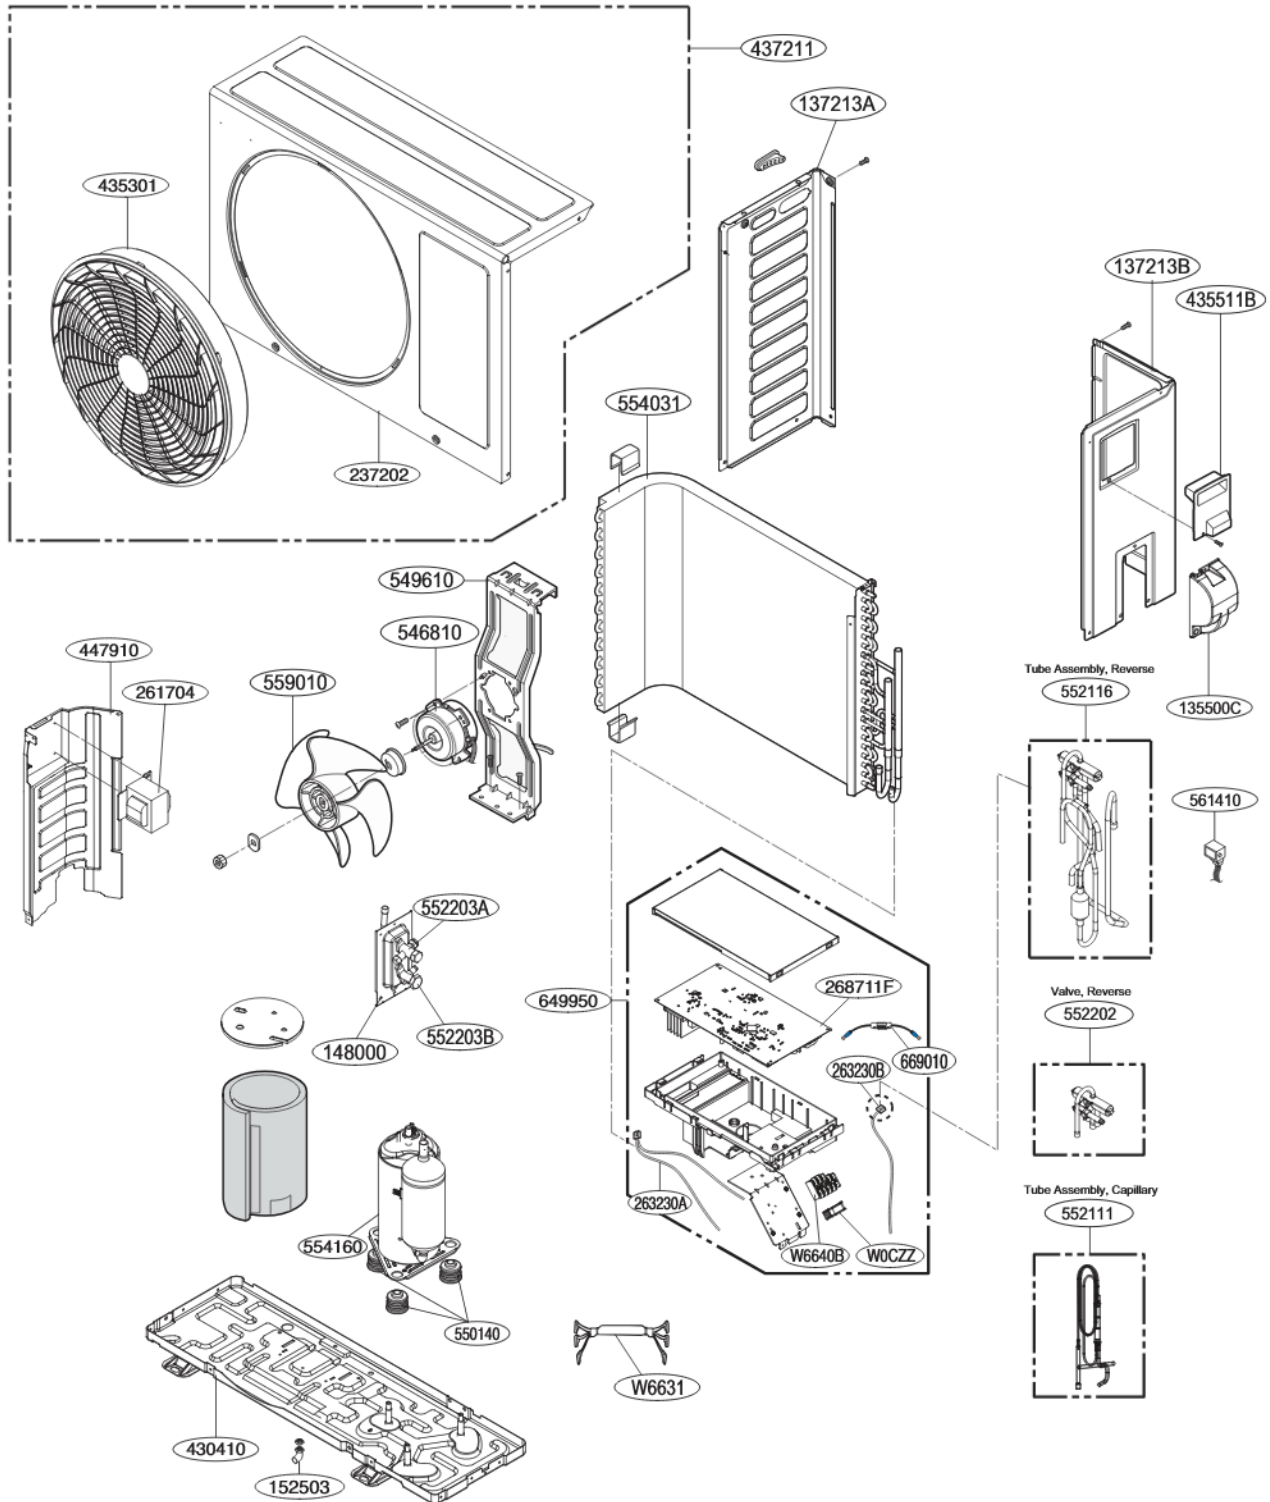

Outdoor Unit

※ Cooling-only models do not support this part (561410).

263230A	Thermistor for condensing temperature	CN_TH1 (OUTDOOR)
	Thermistor for outdoor air temperature	
263230B	Thermistor for discharge pipe temperature	CN_TH2 (OUTDOOR)