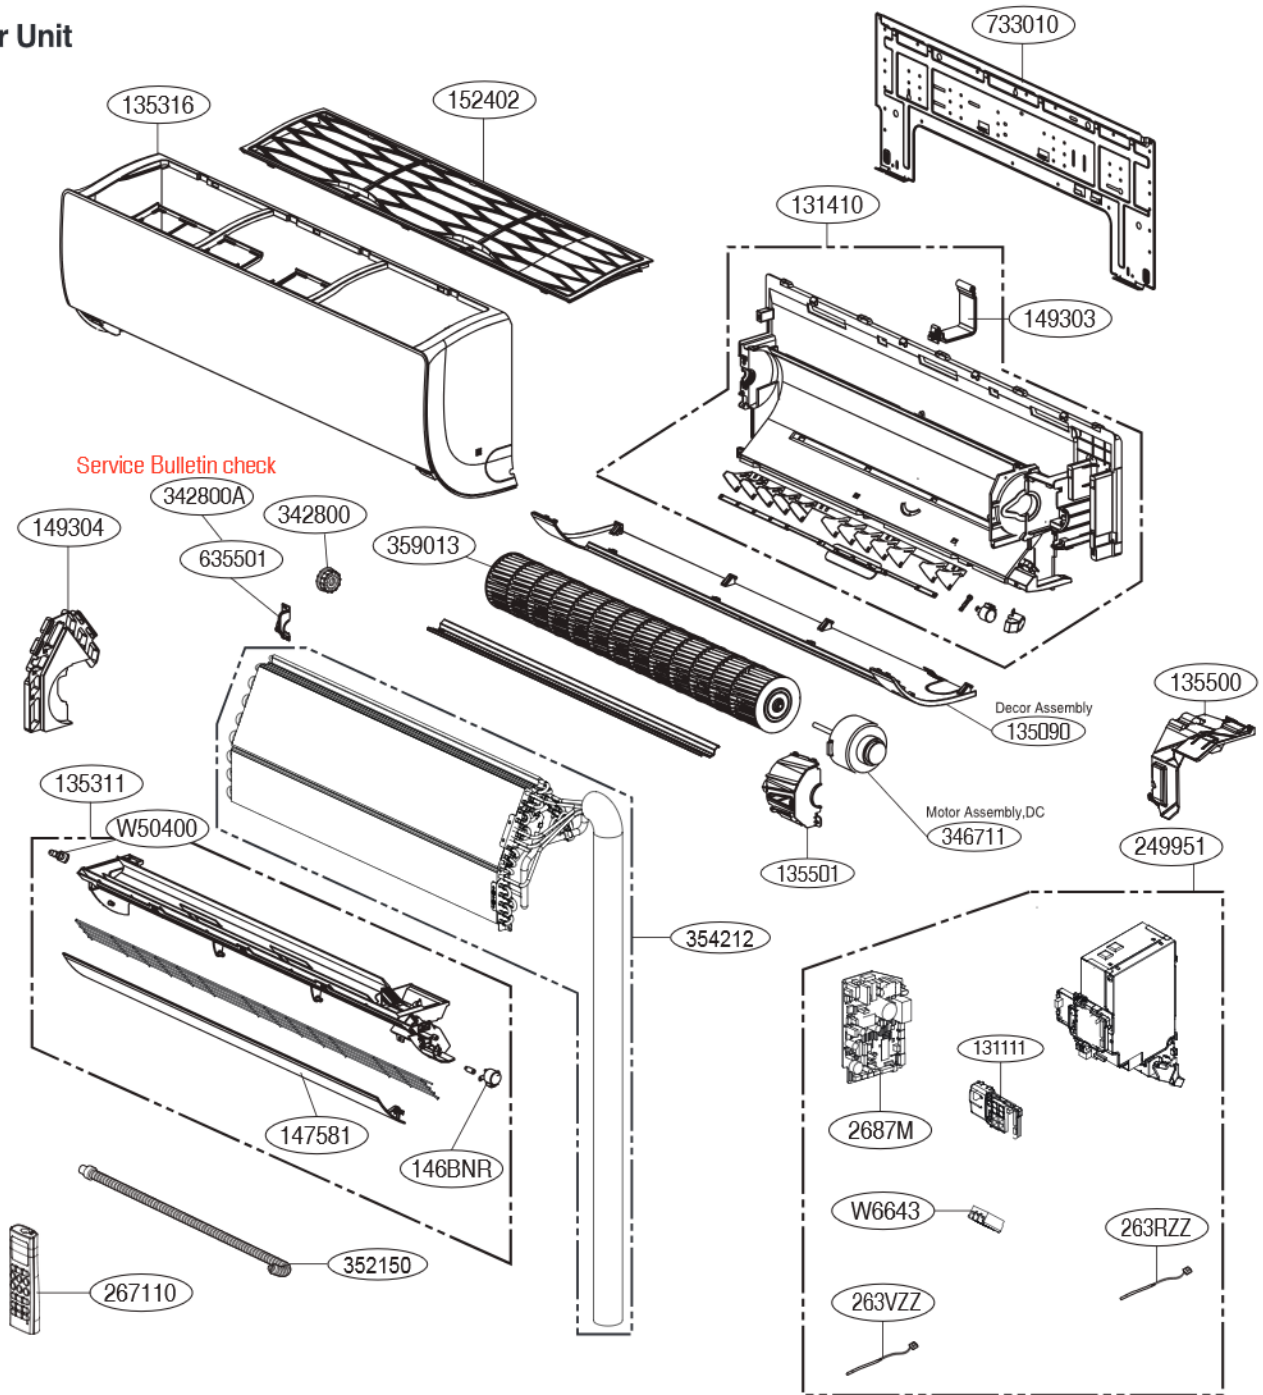

5. Exploded View

Indoor Unit

LOC.	Description	Connector
263RZZ	Thermistor for indoor air temperature	CN-TH1
263VZZ	Thermistor for evaporator middle temperature	CN-TH3

Note) * Please ensure GCSC since the replacement parts may be changed depending upon the buyer's request.
Please check the correct parts in View RPL(Replacement Part List) on GCSC.
(GCSC Website <http://www.lge.com>)