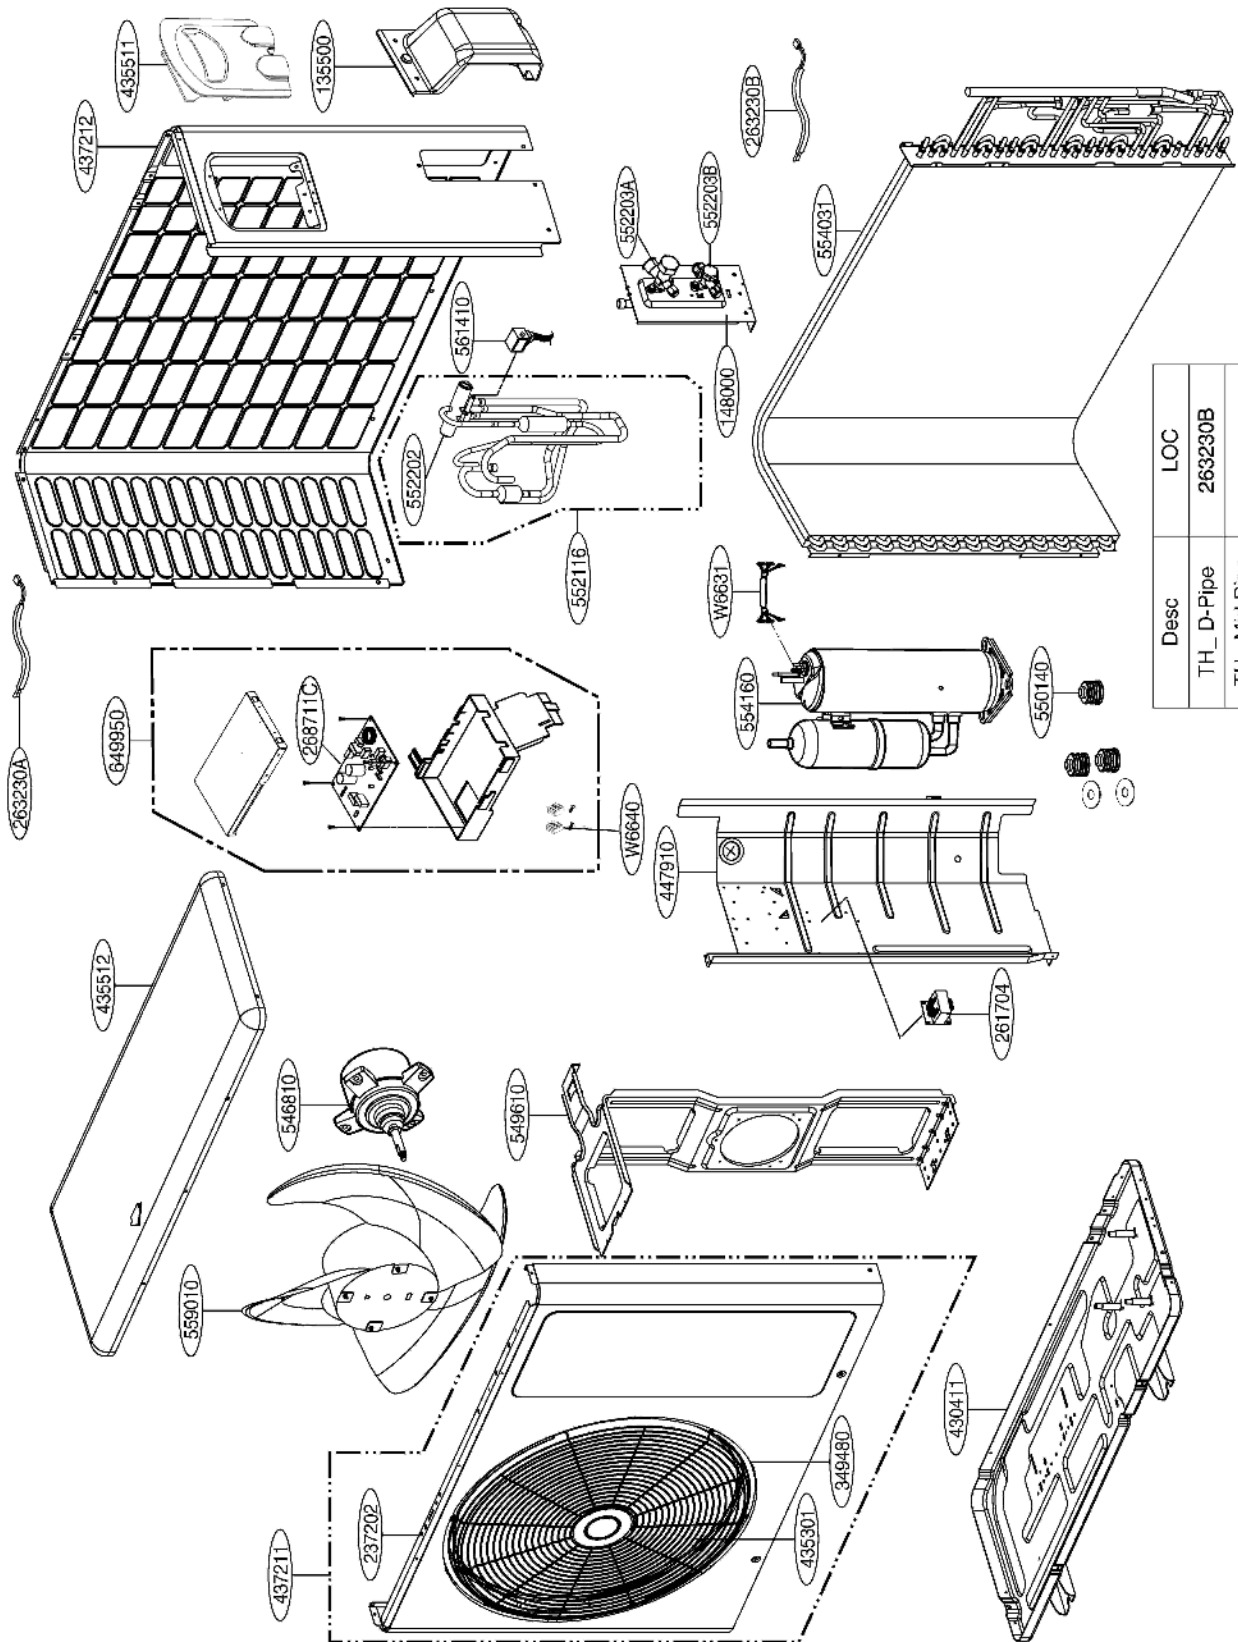

Outdoor Unit

• Model : USUW242C4W2

Desc	LOC
TH_D-Pipe	263230B
TH_Mid Pipe	263230A
TH_Air	