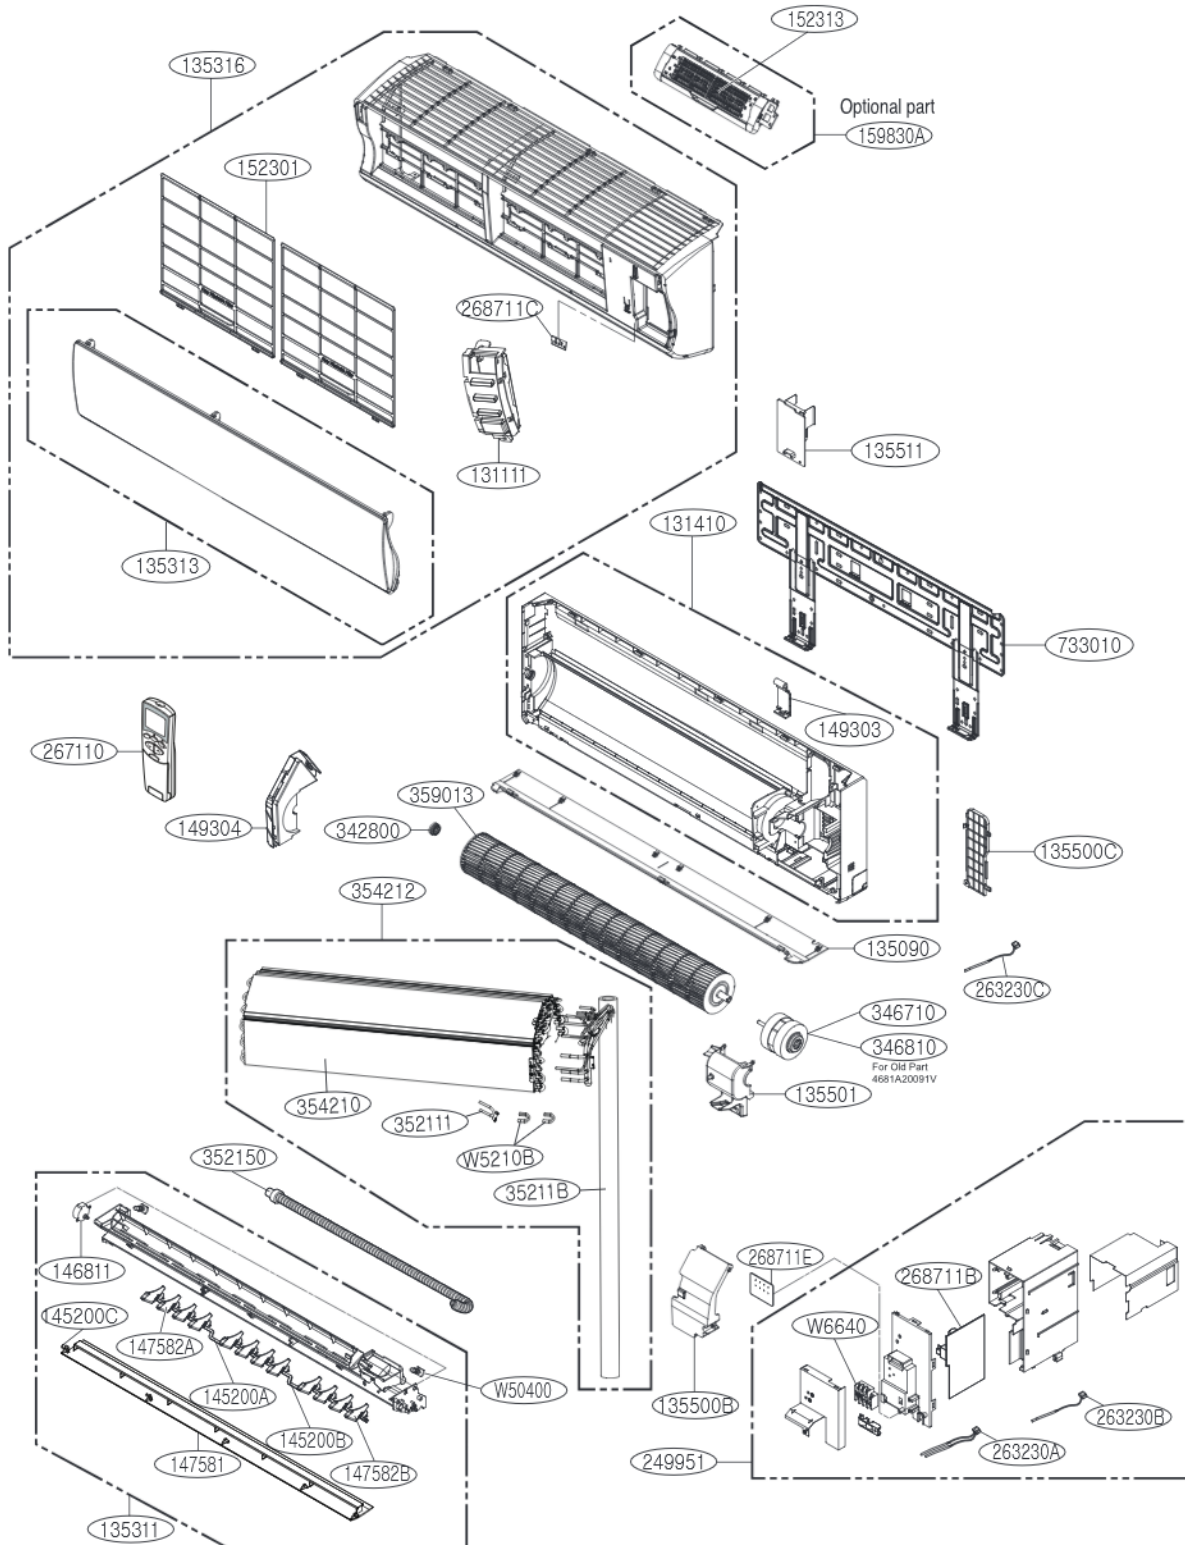

4. Exploded View

Indoor Unit

• Model : ASNW182CRW0

Note) * Please ensure GCSC since the replacement parts may be changed depending upon the buyer's request.
Please check the correct parts in View RPL(Replacement Part List) on GCSC.
(GCSC Website <http://www.lge.com>)