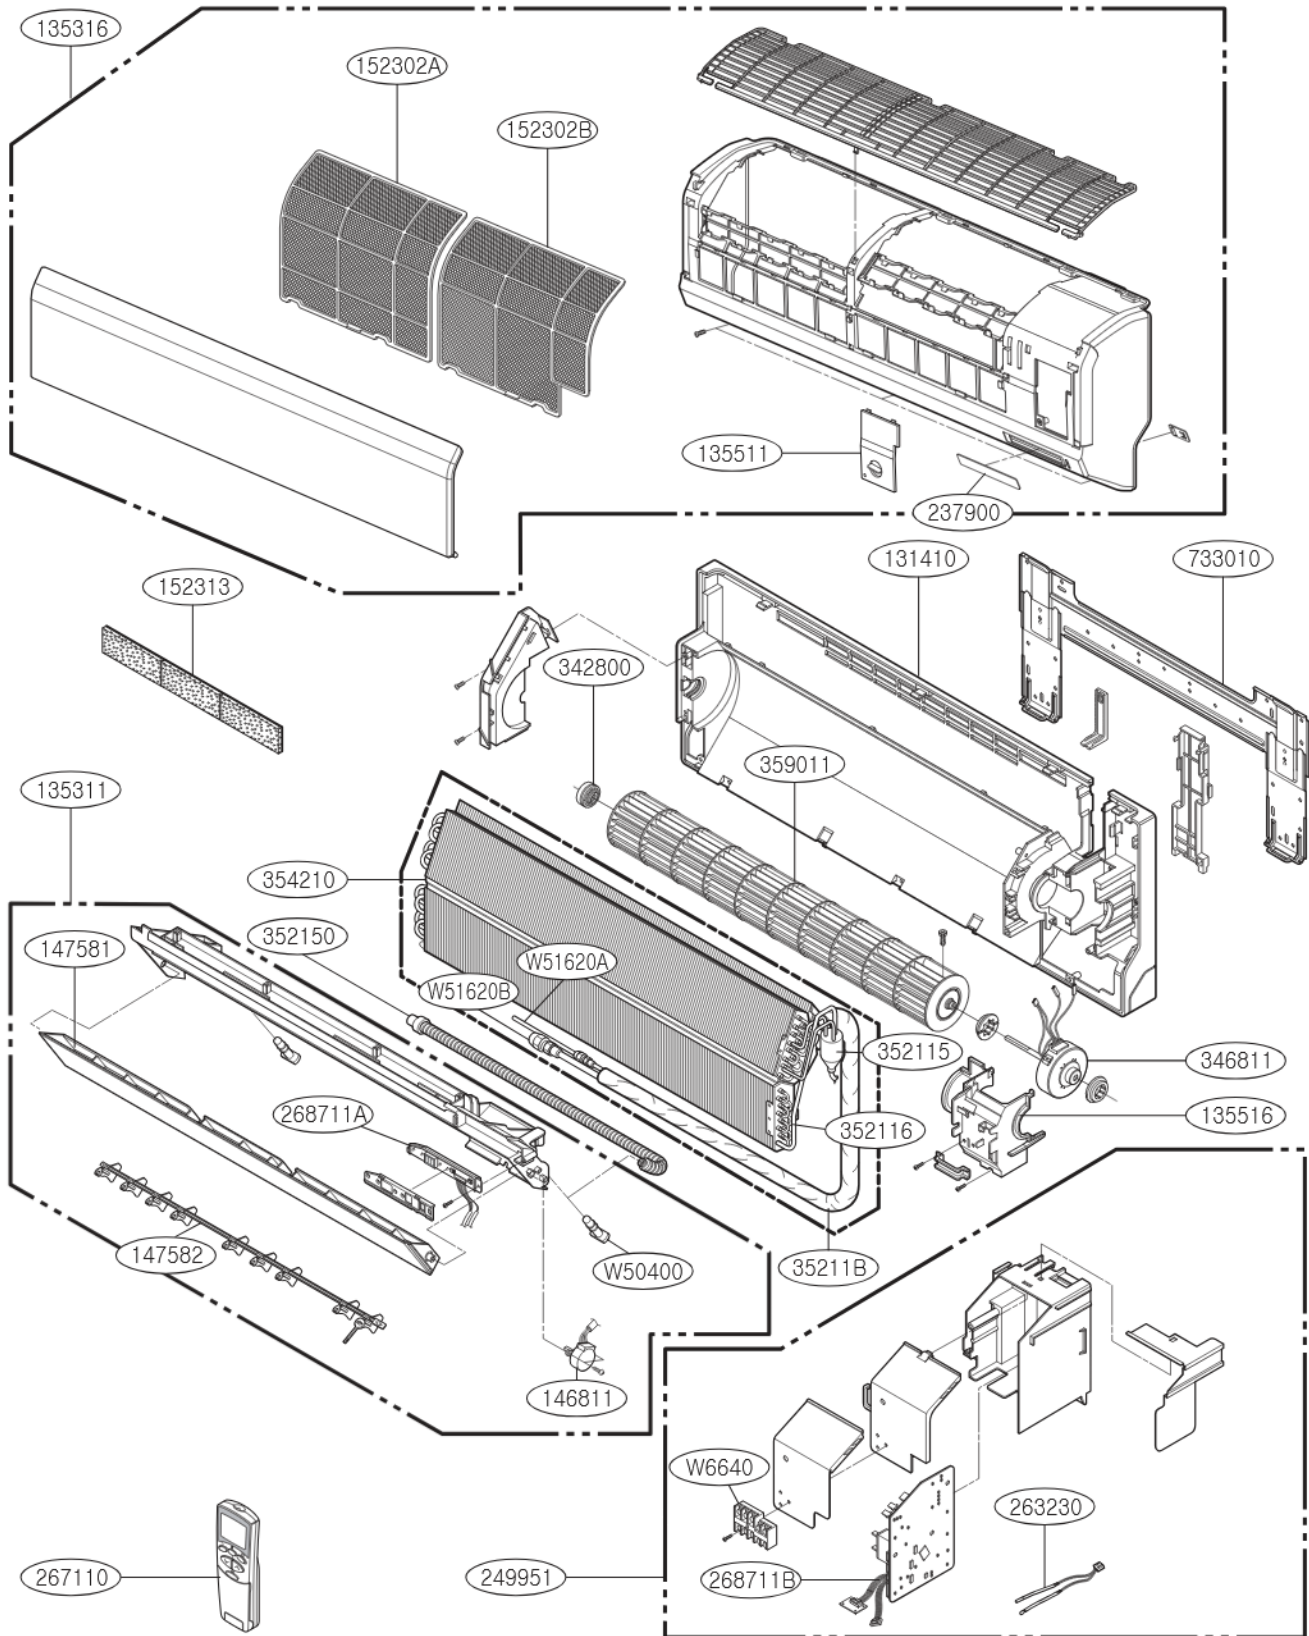

5-1. Exploded View(LMNH122D4AA)

Note) * Please ensure GCSC since the replacement parts may be changed depending upon the buyer's request.
 Please check the correct parts in View RPL(Replacement Part List) on GCSC.
 (GCSC Website <http://biz.Lgservice.com>.)