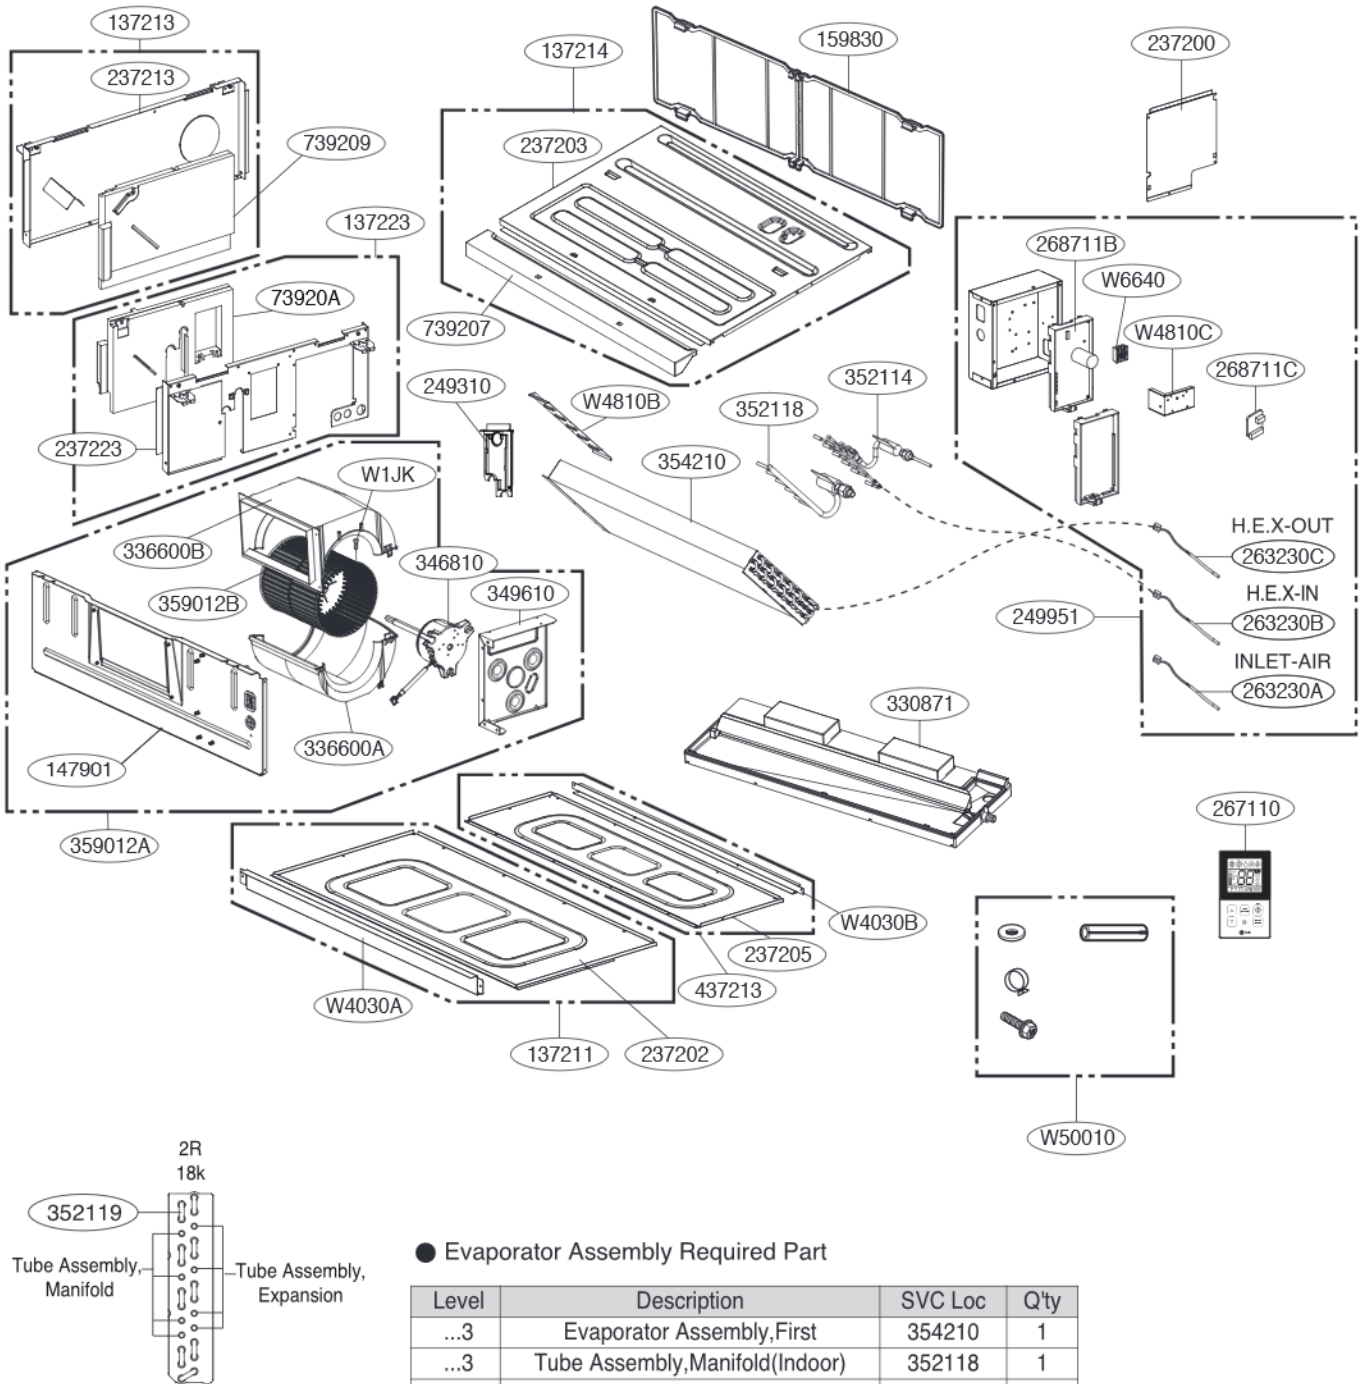

## 4. Exploded View

Indoor

ABNQ18GM1A2 / ABNQ24GM1A2

Location No.	Description	Sensor Information	Housing Color
263230A	Thermistor1(CN_ROOM)	Air-Inlet	Yellow
263230B	Thermistor2(CN_PIPE/IN)	Heat Exchanger In	White
263230C	Thermistor3(CN_PIPE/OUT)	Heat Exchanger Out	Red