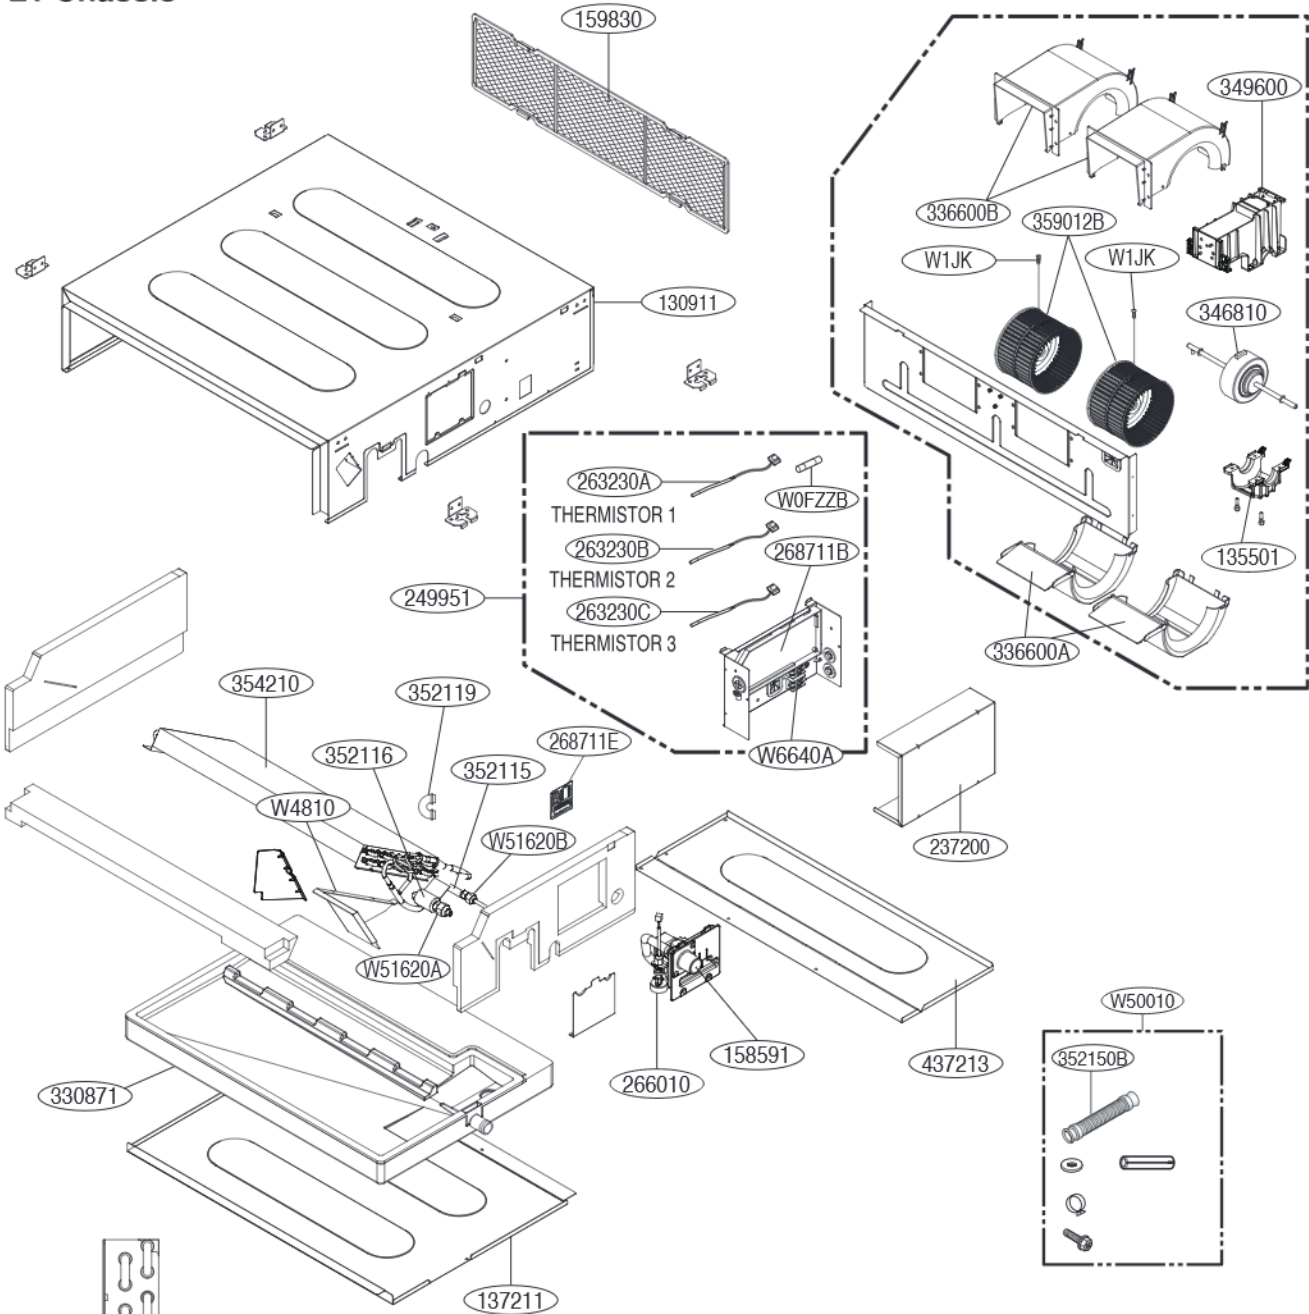

4. Exploded View

L1 Chassis

· SVC Bulletin

Level	Description	SVC Loc	Qty
...3	Evaporator Assembly,First	354210	1
...4	Tube Assembly,Return Bending	352119	9
...3	Tube Assembly,Evaporator(In)	352115	1
...3	Tube Assembly,Evaporator(Out)	352116	1

Loc.No.	Bulletin. No
359012A	DMZ202100175-01

Thermistor 1	263230A	Air	Housing color : yellow
Thermistor 2	263230B	Eva. in	Housing color : white
Thermistor 3	263230C	Eva. out	Housing color : red