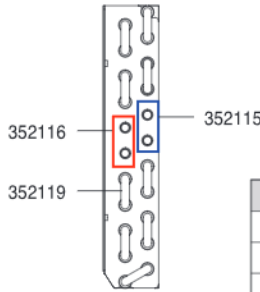

4. Exploded View

L1 Chassis

· SVC Bulletin

Level	Description	SVC Loc	Qty
...3	Evaporator Assembly,First	354210	1
...4	Tube Assembly,Return Bending	352119	9
...3	Tube Assembly,Evaporator(In)	352115	1
...3	Tube Assembly,Evaporator(Out)	352116	1

Loc.No.	Bulletin. No
359012A	DMZ202100175-01

Thermistor 1	263230A	Air	Housing color : yellow
Thermistor 2	263230B	Eva. in	Housing color : white
Thermistor 3	263230C	Eva. out	Housing color : red