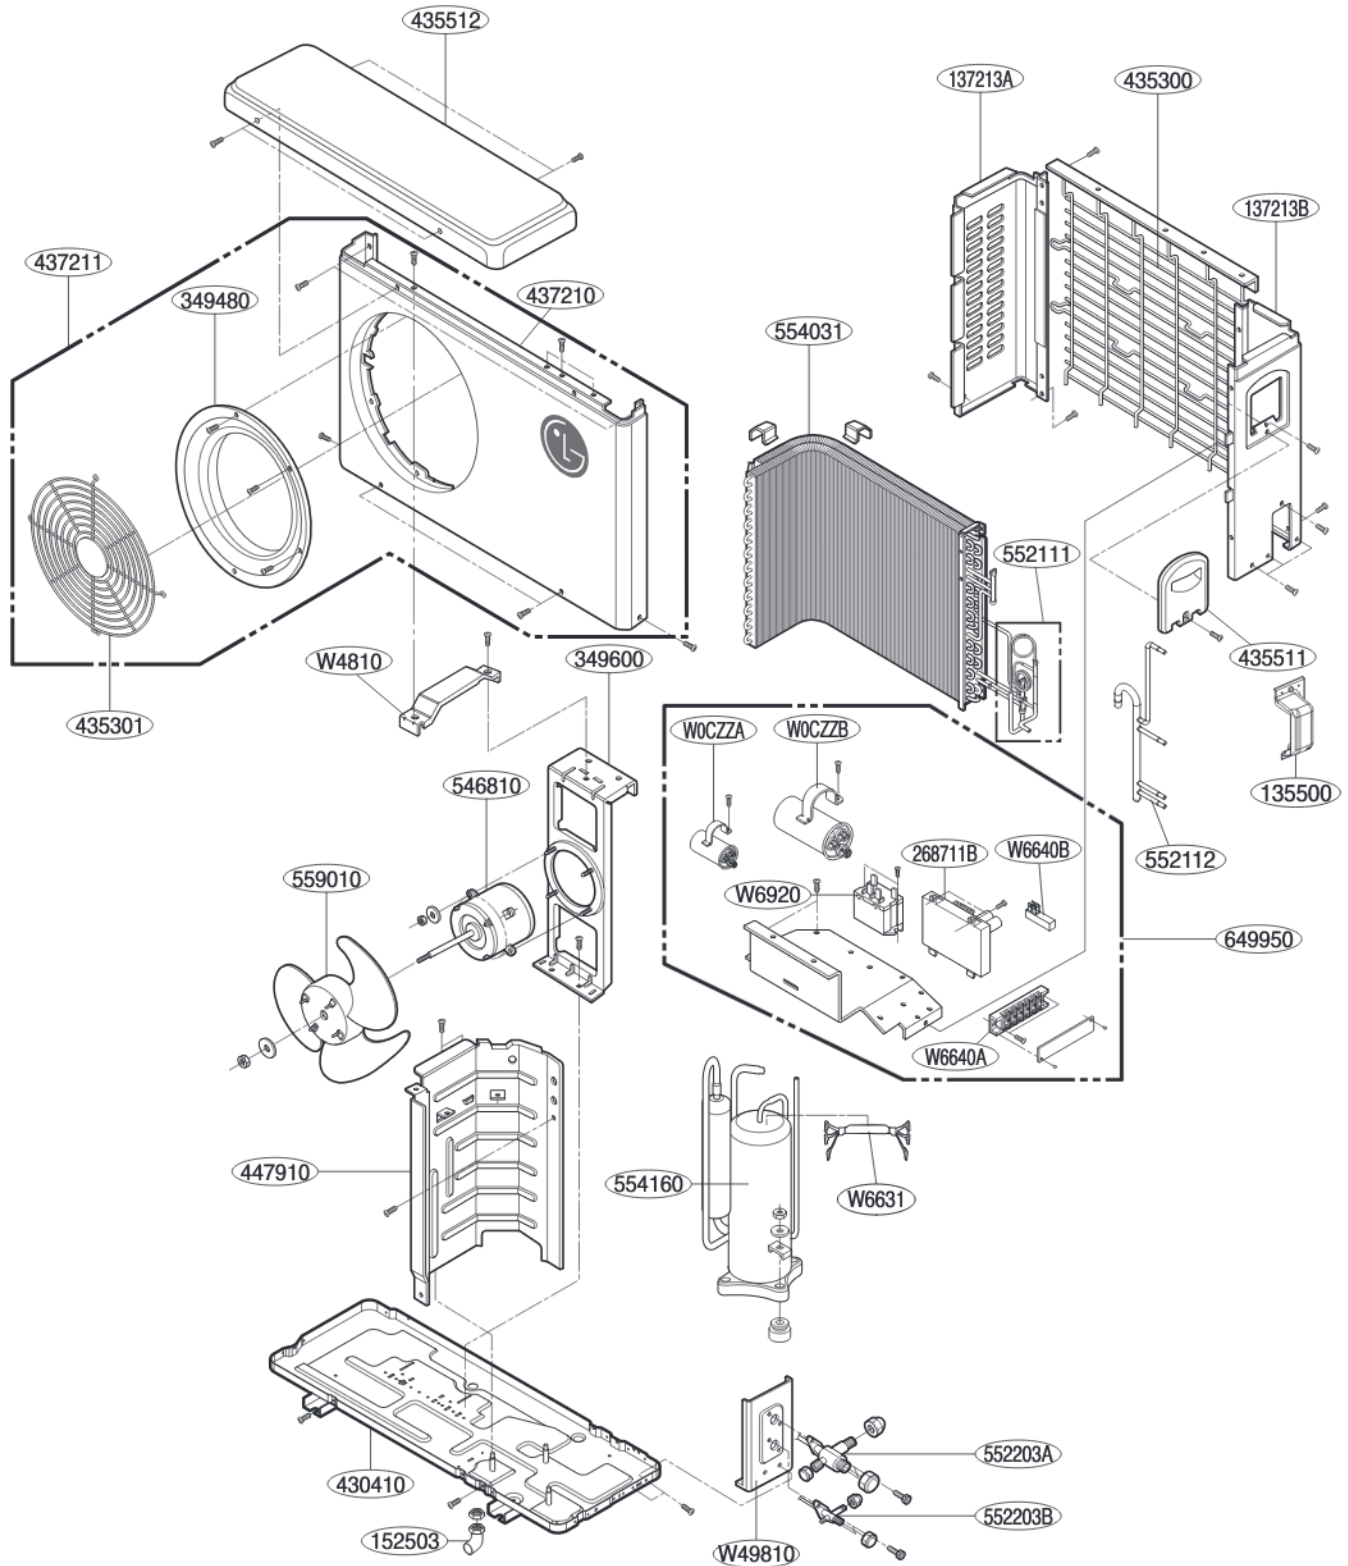

Outdoor Unit

• Models: LSUC302D Series

Model	Classification	Description	Part Number	Location Number	Remark
LSUC302DGB1/LSUC302DGM1	Cooling Only	Compressor	5416A90056A	554160	Barrier Side
		Harness, Single	6863A20007K	W6631	