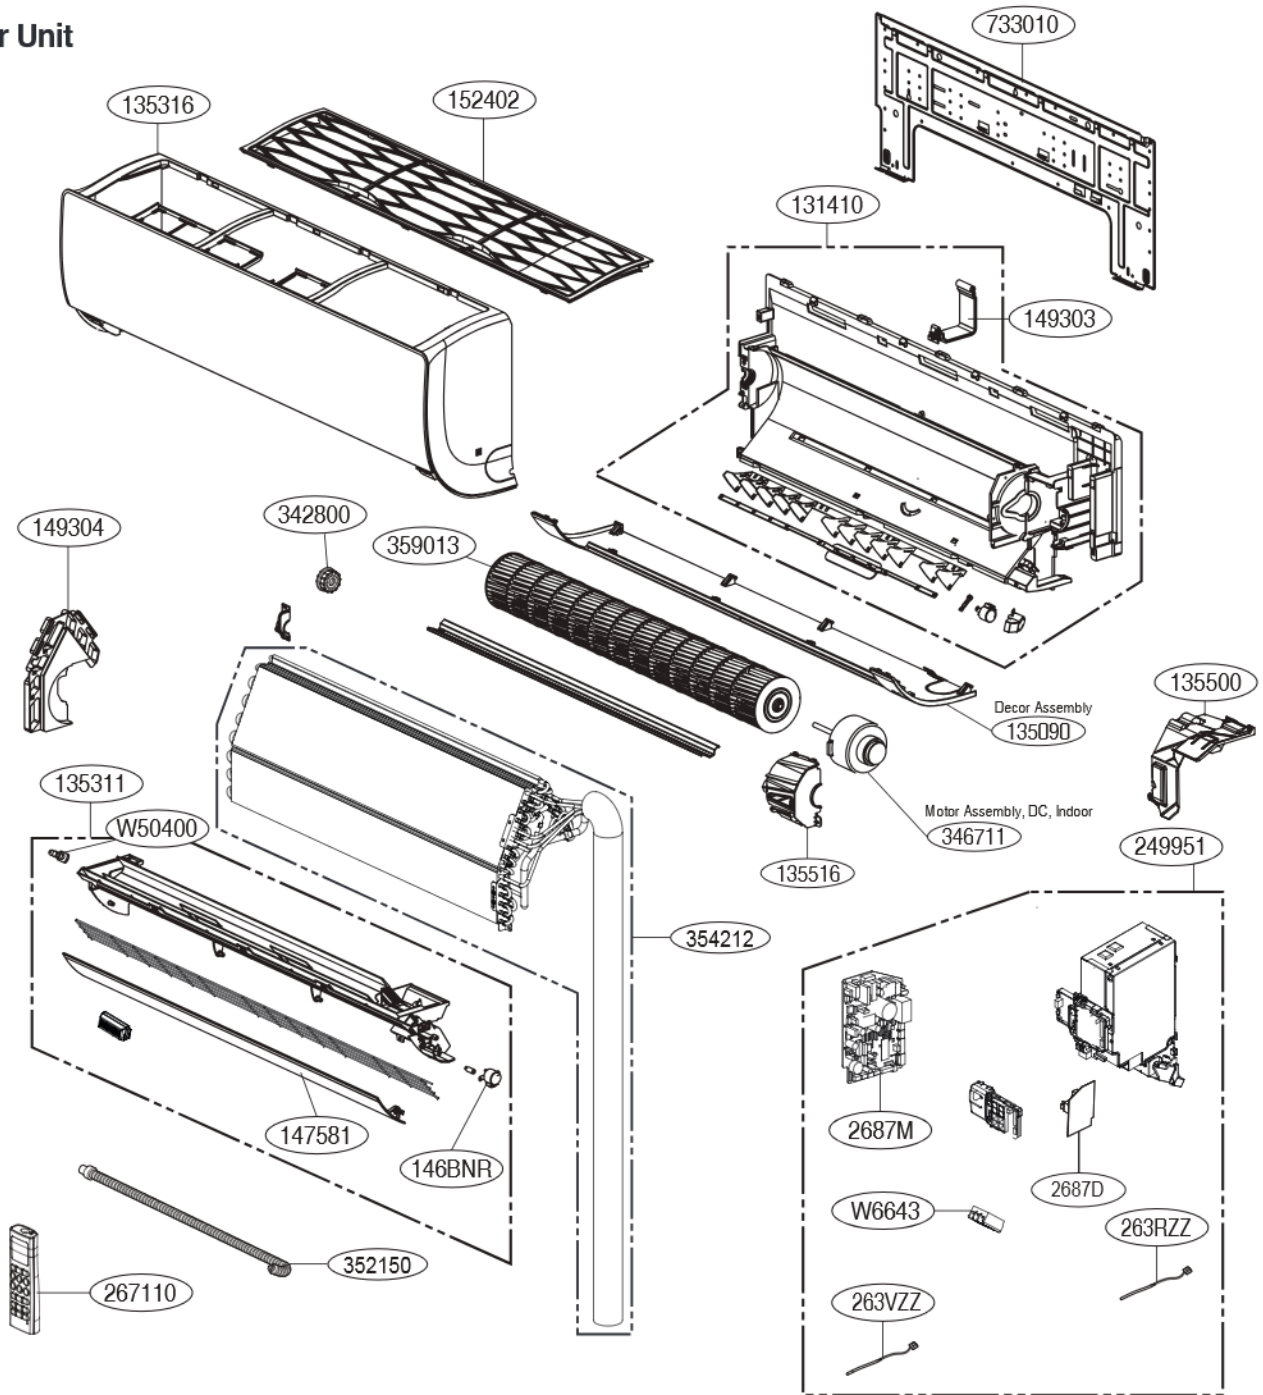

5. Exploded View

Indoor Unit

LOC.	Description	Connector
263RZZ	Thermistor for indoor air temperature	CN-TH1
263VZZ	Thermistor for evaporator middle temperature	CN-TH3

Note) * Please ensure GCSC since the replacement parts may be changed depending upon the buyer's request.
Please check the correct parts in View RPL(Replacement Part List) on GCSC.
(GCSC Website <http://www.lge.com>)