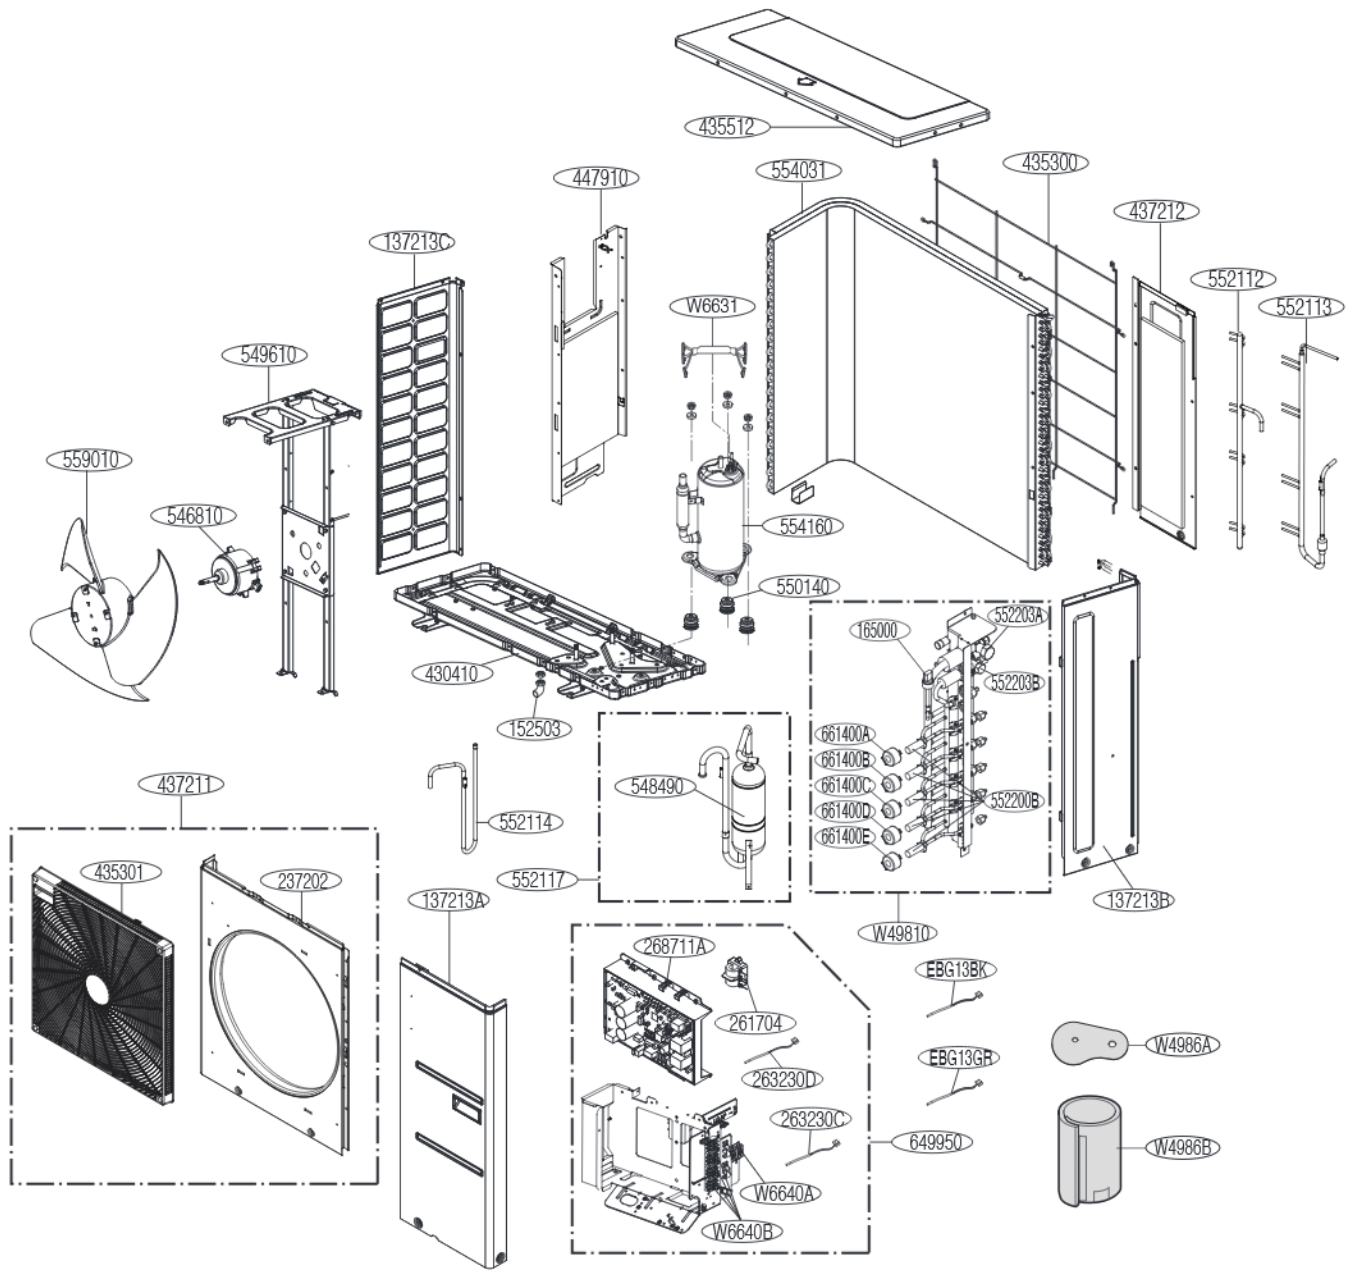

# A5UQ36GFA0.AWGBLAT

Location No.	Description	Sensor Information	Housing Color
EBG13BK	Thermisther(CN-DISCHARGE)	Discharge Pipe	Black
EBG13GR	Thermisther(CN-SUCTION)	Suction Pipe	Green
263230C	Thermisther(CN-MID)	Cond Middle Pipe	Brown
263230D	Thermisther(CN-Air)	Air	Yellow
165000	Pressure Sensor(P-Sensor(H))	Pressure Sensor	Red