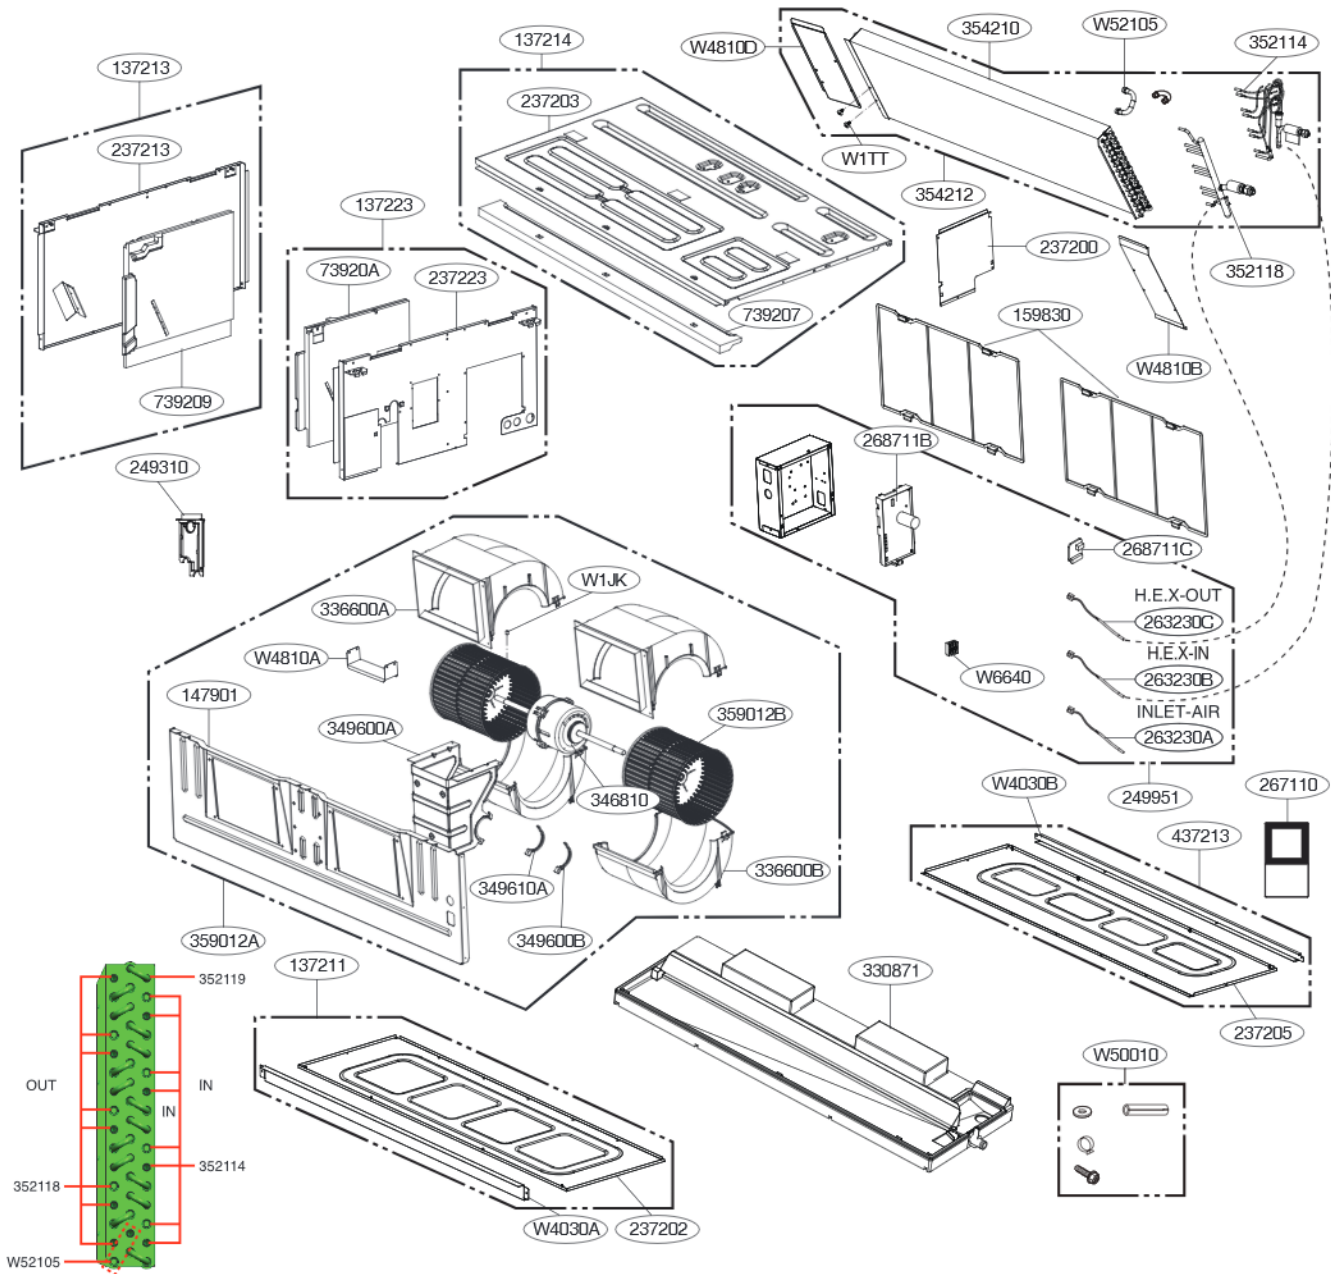

# Indoor

## ABNQ48/60GM3A4.ANWBLAT, ABNQ60GM3A4.ANWLCB

Description	L/No	Q'ty
Evaporator Assembly,First	354210	1
Bracket	W4810D	1
Screw, Tapping	W1TT	2
Tube, Return Bending	W52105	1
Tube Assembly, Distributor	352114	1
Tube Assembly, Manifold (Indoor)	352118	1
Tube Assembly, Return Bending	352119	15

### SVC Bulletin (Deleted Part)

Description	L/No.	SVC Bulletin
Bracket	W4810A	DMZ202100077
Bracket Assembly, Motor (Indoor)	349610B	DMZ202100077
Transformer, Reactor	261704	DMZ202100134-01

Location No.	Description	Sensor Information	Housing Color
263230A	Thermistor1 (CN_ROOM)	Air-Inlet	Yellow
263230B	Thermistor2 (CN_PIPE_IN)	Heat Exchanger In	White
263230C	Thermistor3 (CN_PIPE_OUT)	Heat Exchanger Out	Red