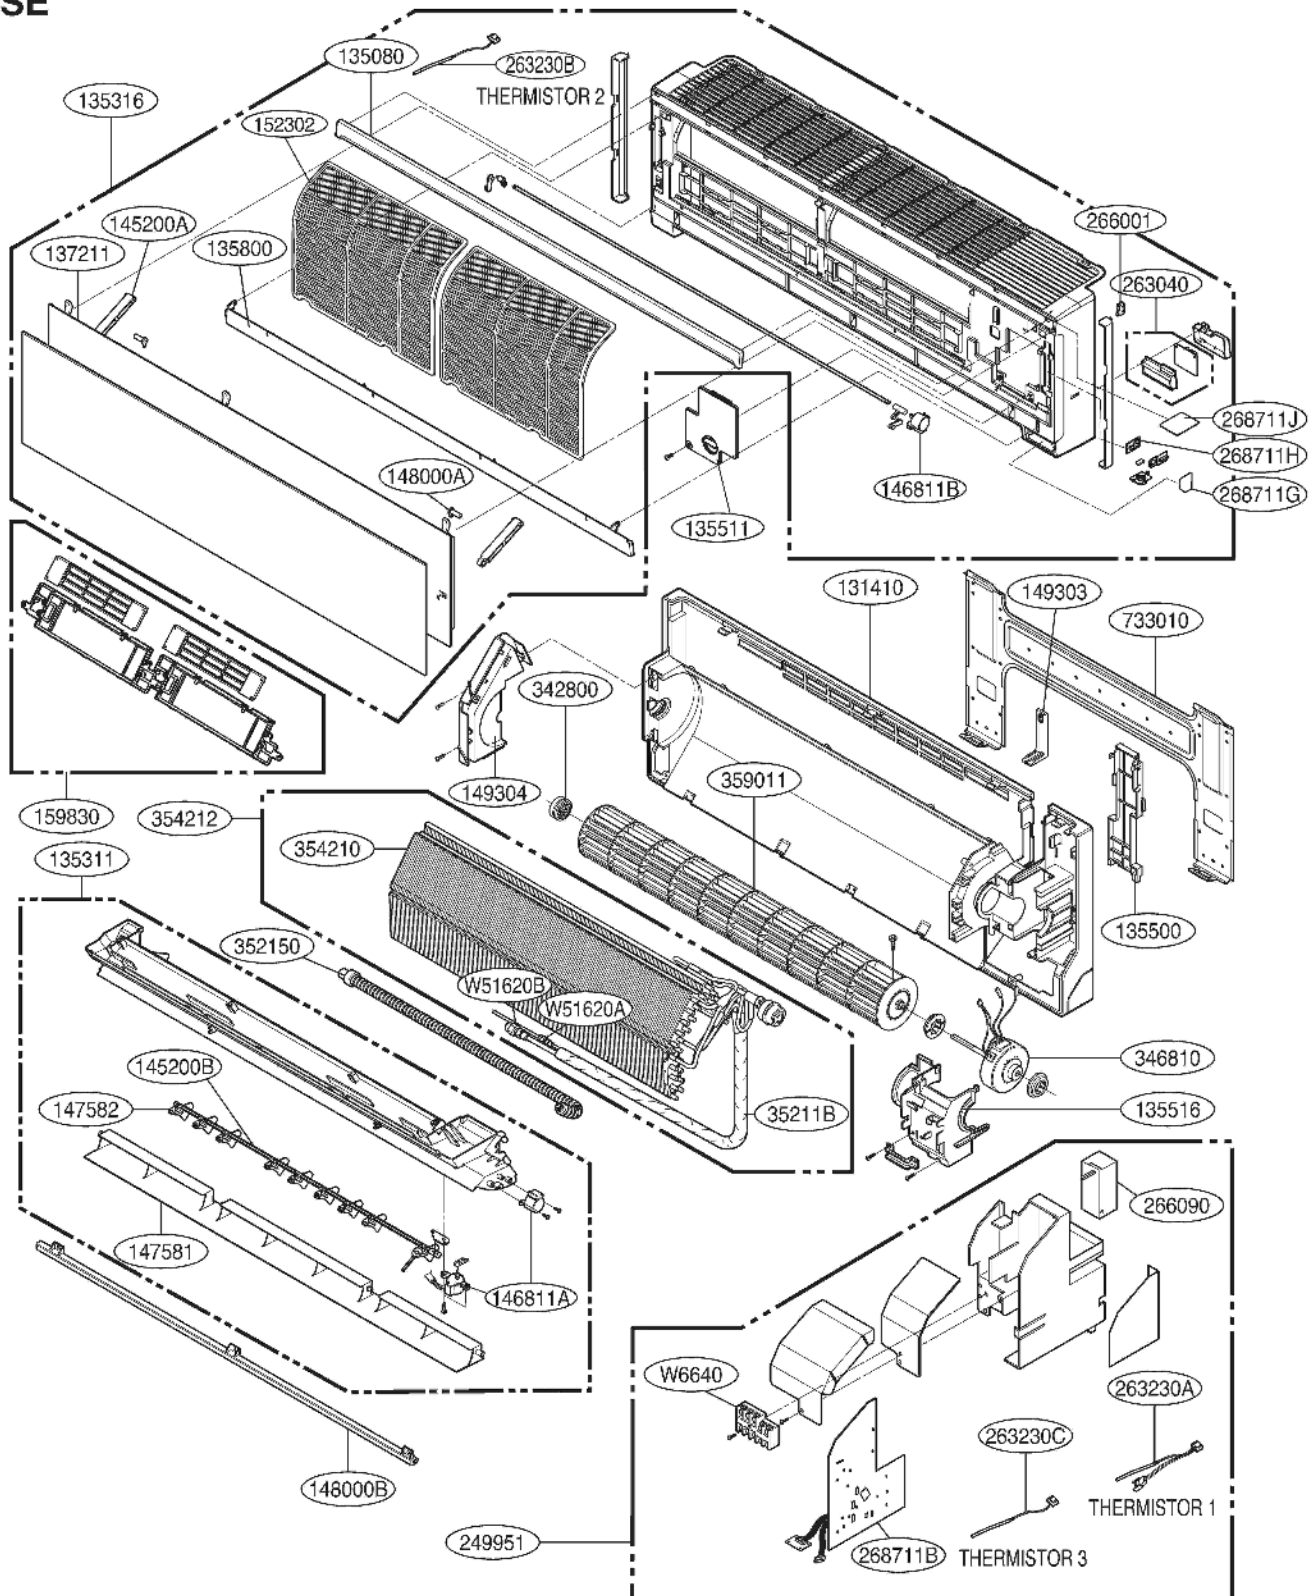

5. Exploded View

SE

Thermistor 1	263230A	Eva. in	Housing color : white
Thermistor 2	263230B	Air	Housing color : white
Thermistor 3	263230C	Eva. out	Housing color : white