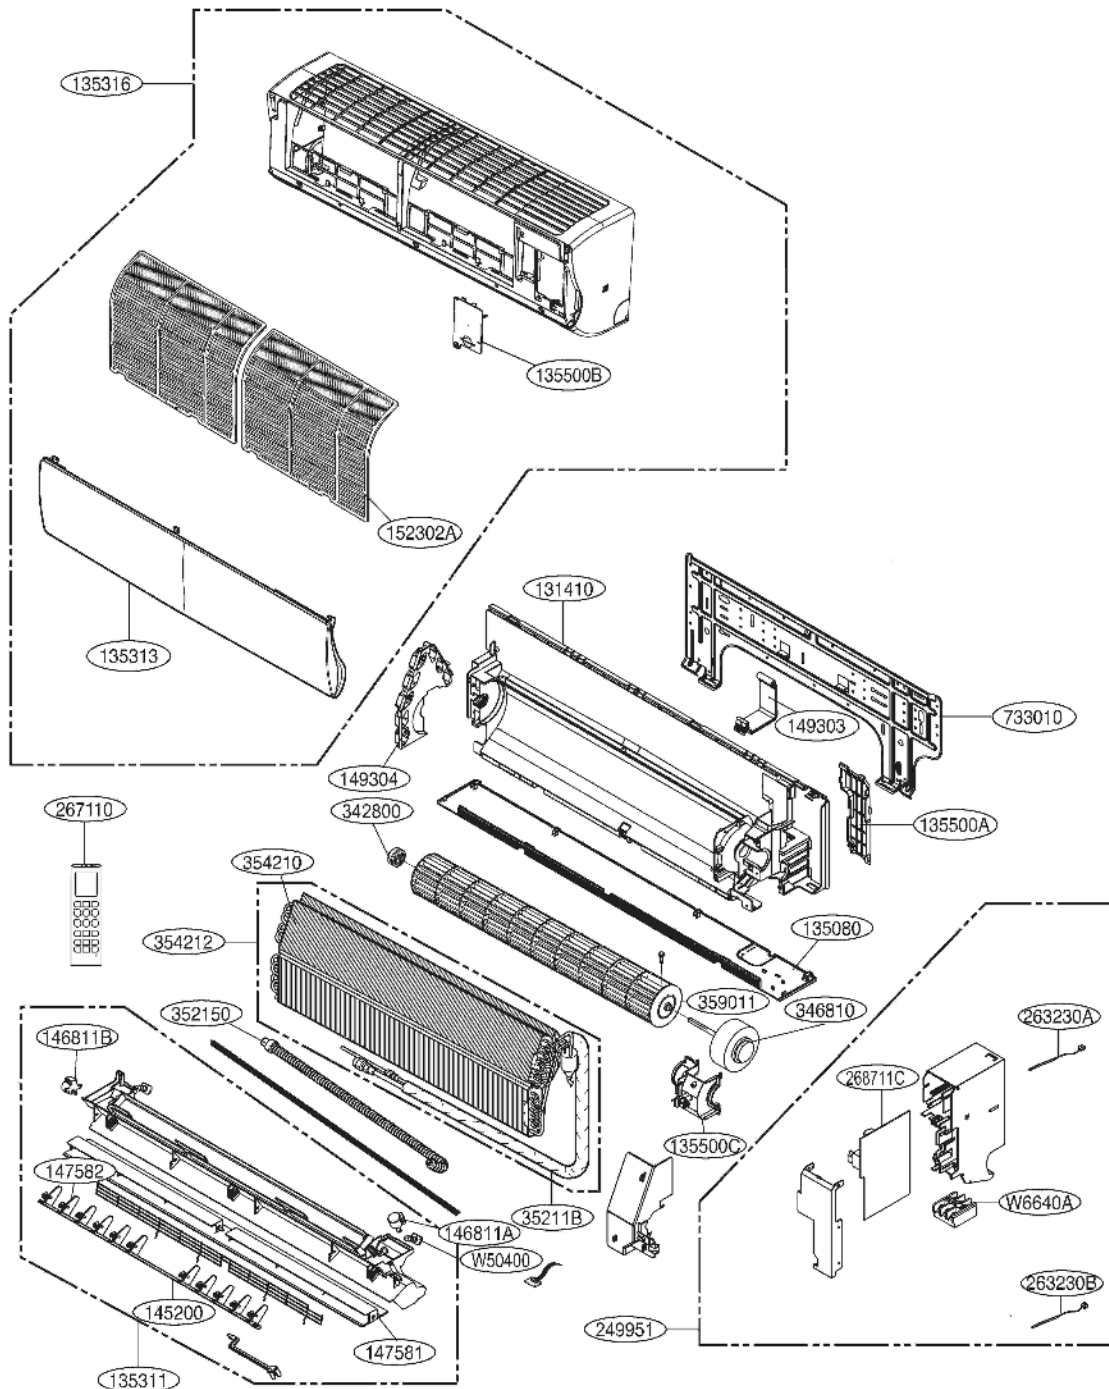

4. Exploded View

Indoor Unit

Model : USNW121BSA0.ENWGLAT

LOC.	Description
263230A	Thermistor for air temperature
263230B	Thermistor for evaporator middle temperature

Note) * Please ensure GCSC since the replacement parts may be changed depending upon the buyer's request. Please check the correct parts in View RPL(Replacement Part List) on GCSC. (GCSC Website <http://www.lge.com>)