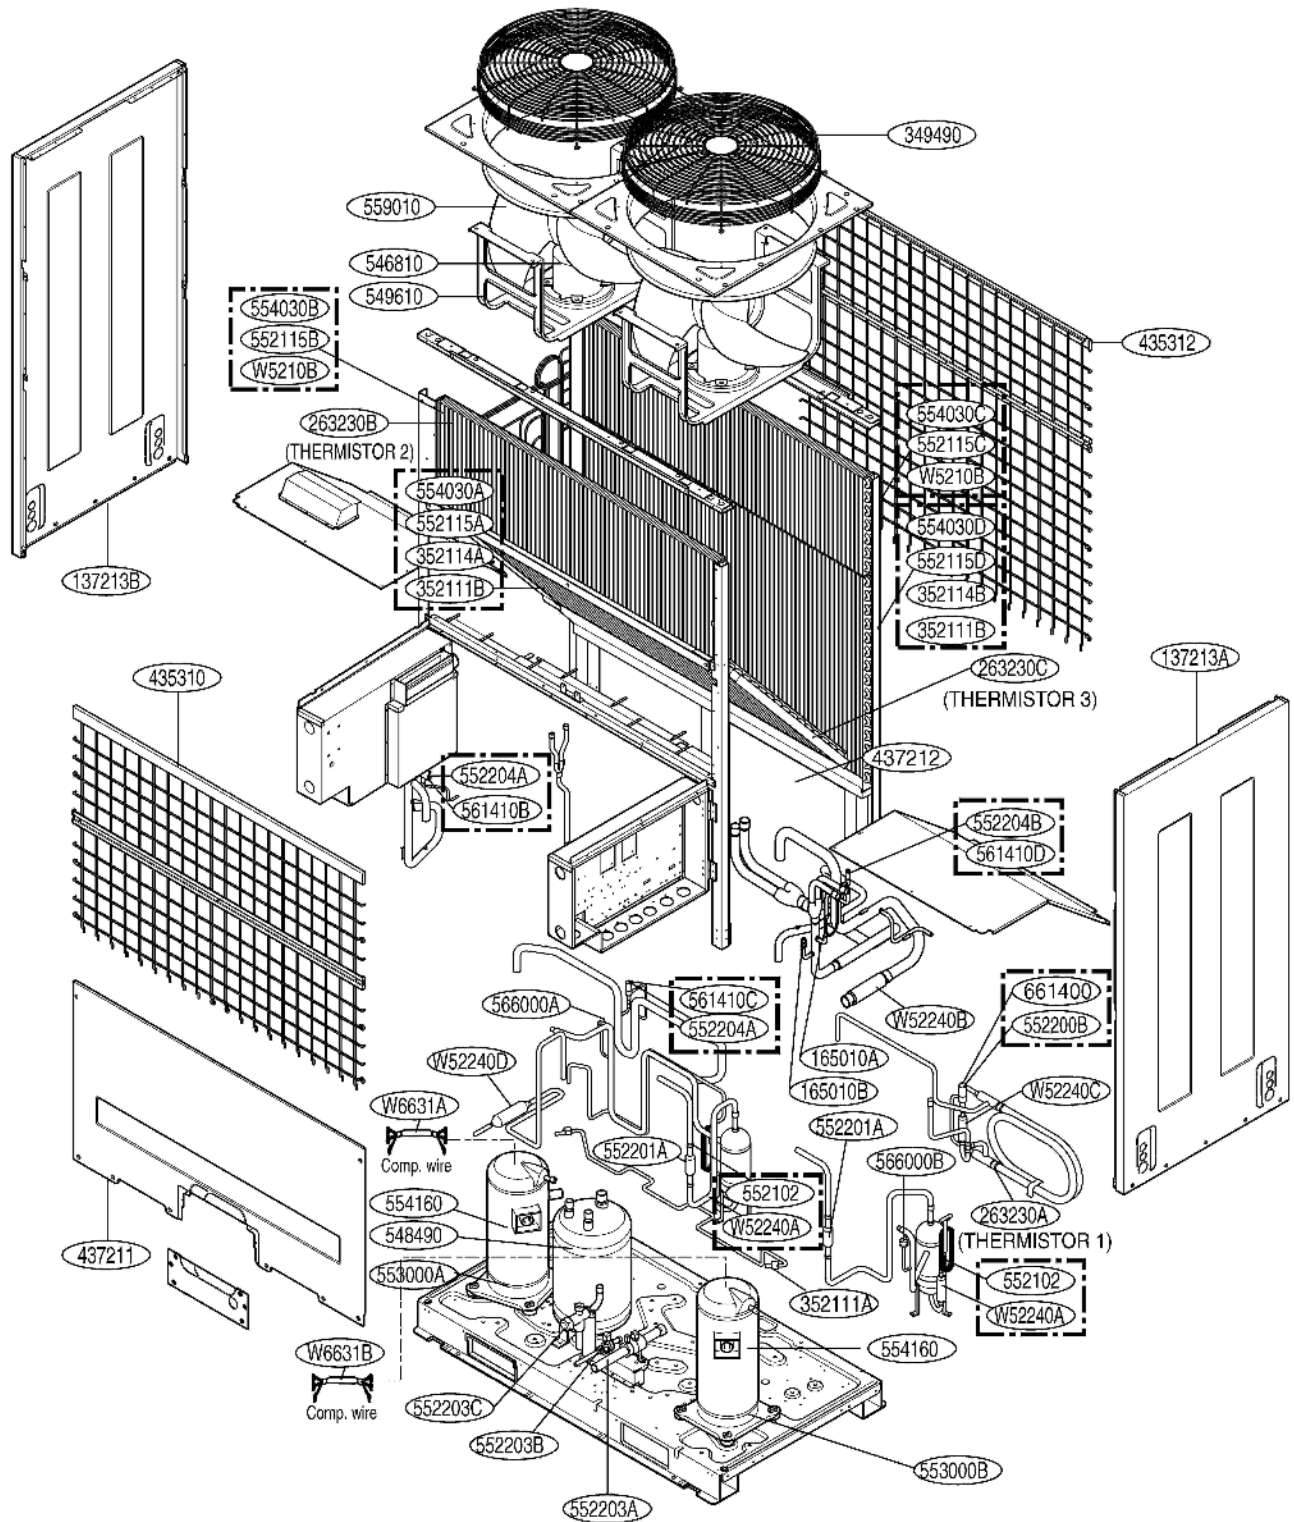

UW1

Sub Unit

UW1 (cooling only_sub model)

THERMISTOR 1	263230A	Liquid Pipe + Sub Cooler IN + Sub Cooler OUT	Housing color : yellow
THERMISTOR 2	263230B	Inv. Discharge Pipe	Housing color : purple
THERMISTOR 3	263230C	Air + Suction Pipe + Const. Discharge Pipe	Housing color : black