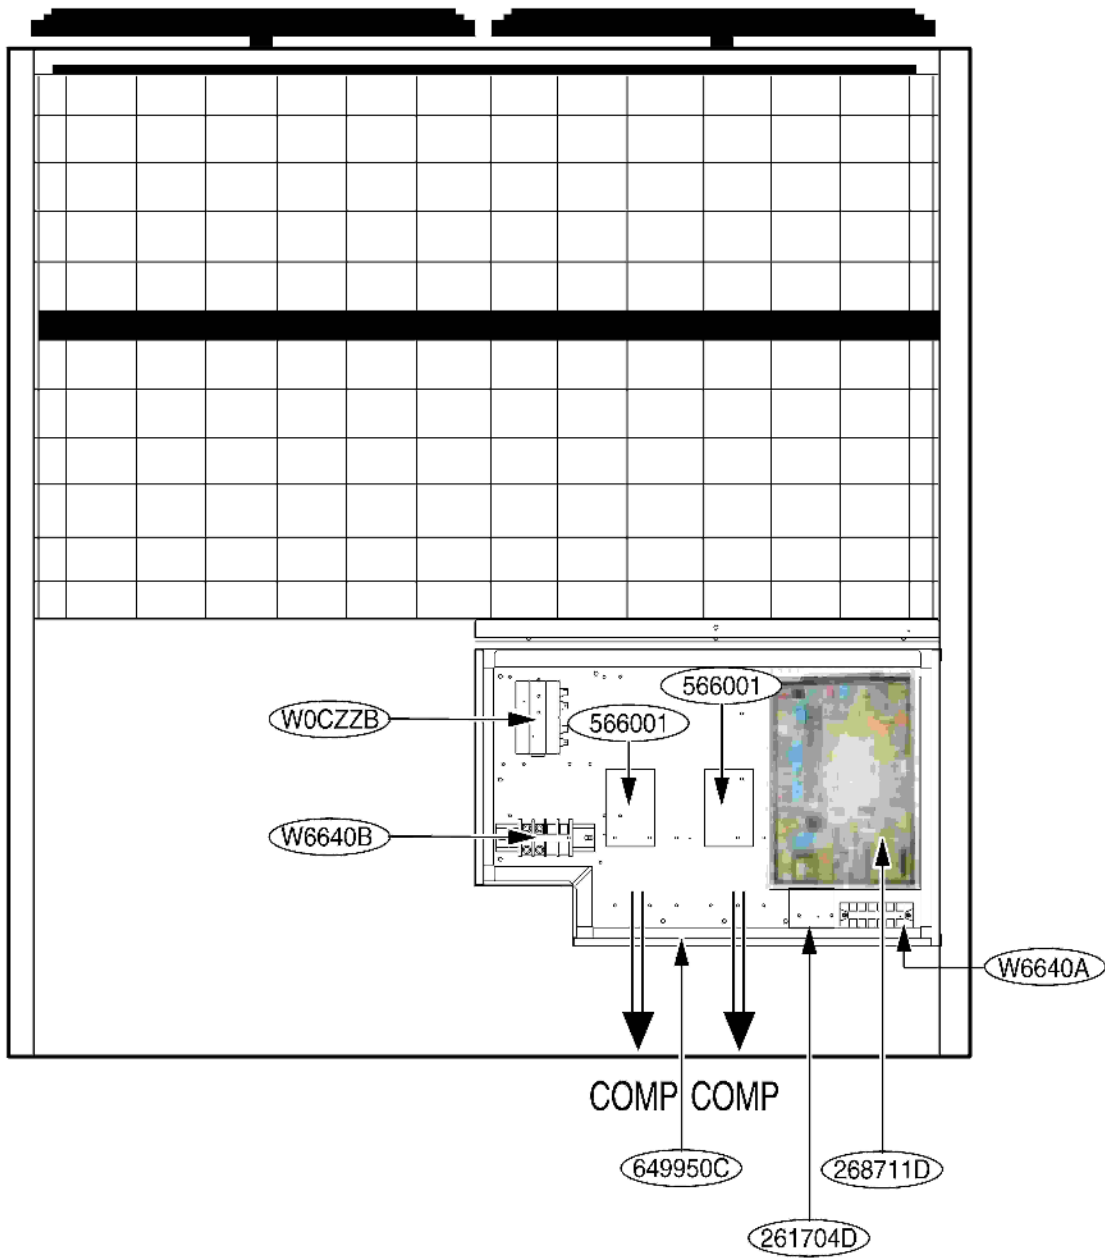

UW1

Sub Unit

UW1 (cooling only_sub model)

THERMISTOR 1	263230A	Liquid Pipe + Sub Cooler IN + Sub Cooler OUT	Housing color : yellow
THERMISTOR 2	263230B	Inv. Discharge Pipe	Housing color : purple
THERMISTOR 3	263230C	Air + Suction Pipe + Const. Discharge Pipe	Housing color : black