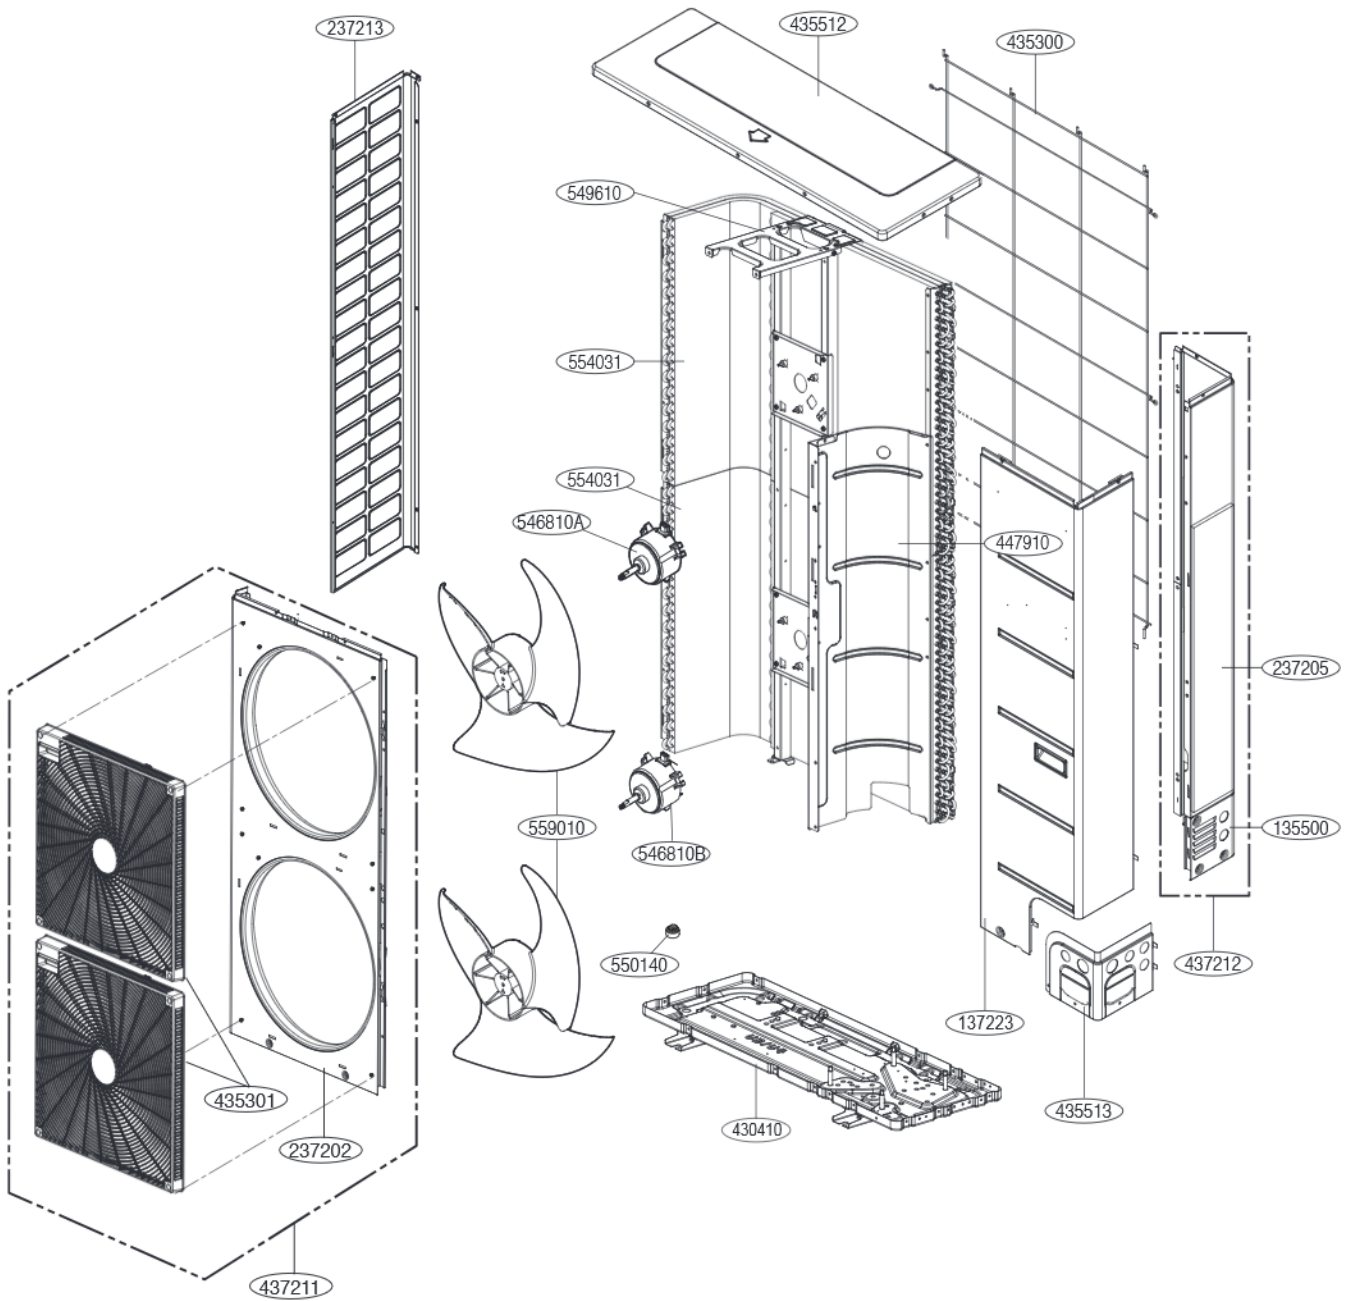

Control Box

■ U3 chassis 1Ø, ARUN050GSS(R)0 / ARUN060GSS(R)0

SVC Location	Applied	Housing color
263230A	Subcool out pipe + liquid pipe	yellow
263230B	Suction pipe + hex + discharge pipe	violet
263230C	Air temperature sensor	green

Mechanical Parts and Panels

■ U3 chassis, ARUN050GSS0 / ARUN060GSS0 / ARUN040LSS0 / ARUN050LSS0 / ARUN060LSS0 / ARUN080LSS(R)0

Cycle Parts

■ U3 chassis, ARUN050GSS(R)0 / ARUN060GSS(R)0 / ARUN040LSS(R)0 / ARUN050LSS(R)0 / ARUN060LSS(R)0