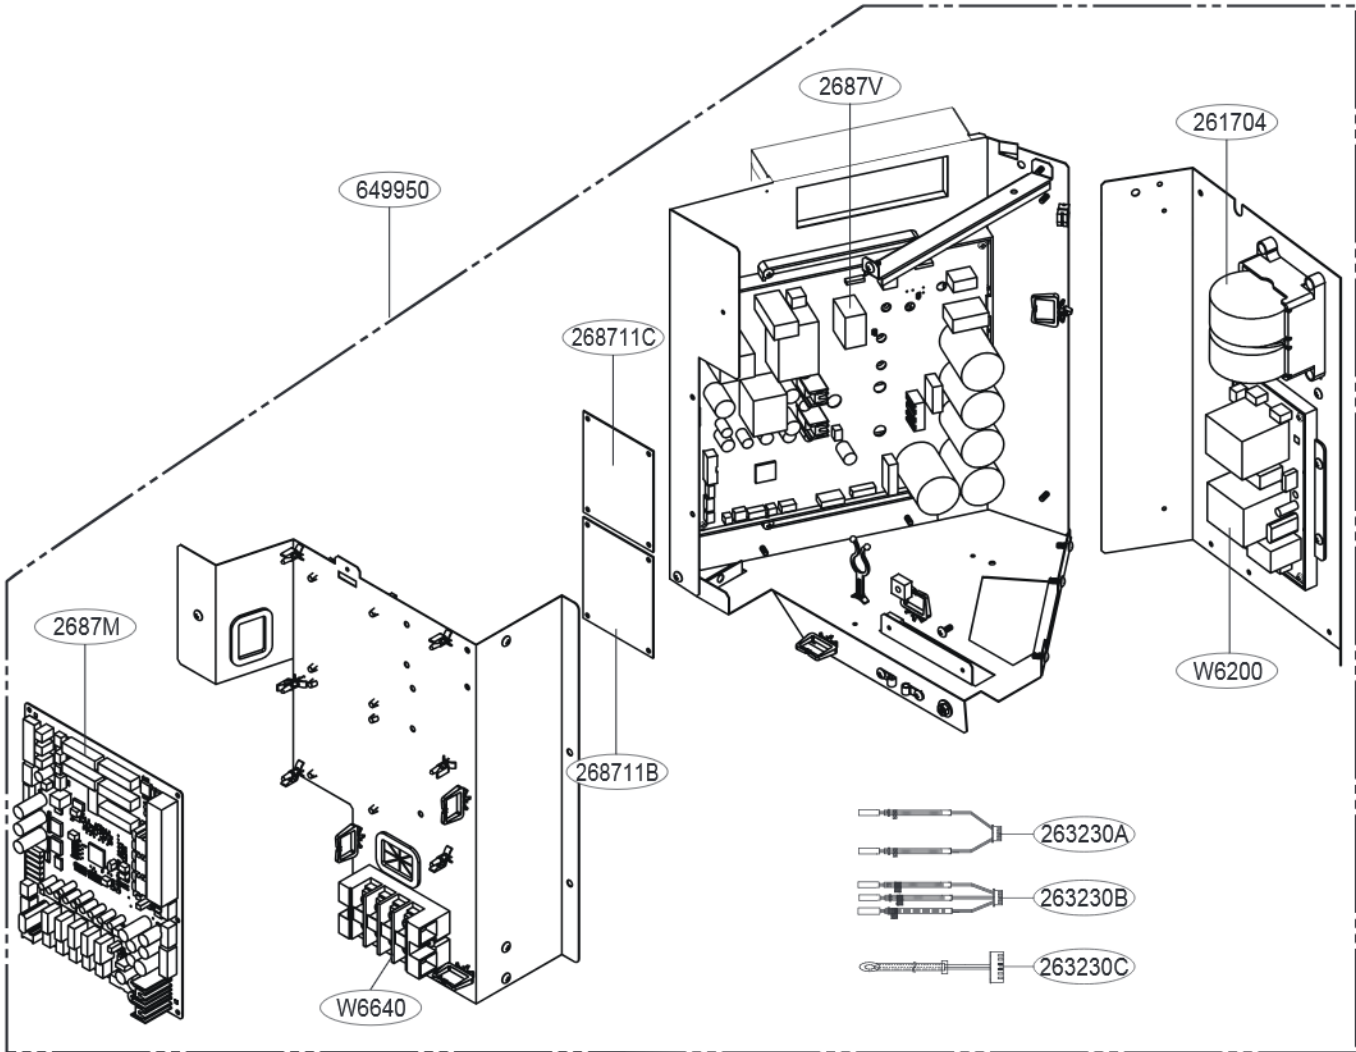

Control Box

■ U3 chassis 1Ø, ARUN050GSS(R)0 / ARUN060GSS(R)0

SVC Location	Applied	Housing color
263230A	Subcool out pipe + liquid pipe	yellow
263230B	Suction pipe + hex + discharge pipe	violet
263230C	Air temperature sensor	green

Mechanical Parts and Panels

■ U3 chassis, ARUN050GSS0 / ARUN060GSS0 / ARUN040LSS0 / ARUN050LSS0 / ARUN060LSS0 / ARUN080LSS(R)0

Cycle Parts

■ U3 chassis, ARUN050GSS(R)0 / ARUN060GSS(R)0 / ARUN040LSS(R)0 / ARUN050LSS(R)0 / ARUN060LSS(R)0