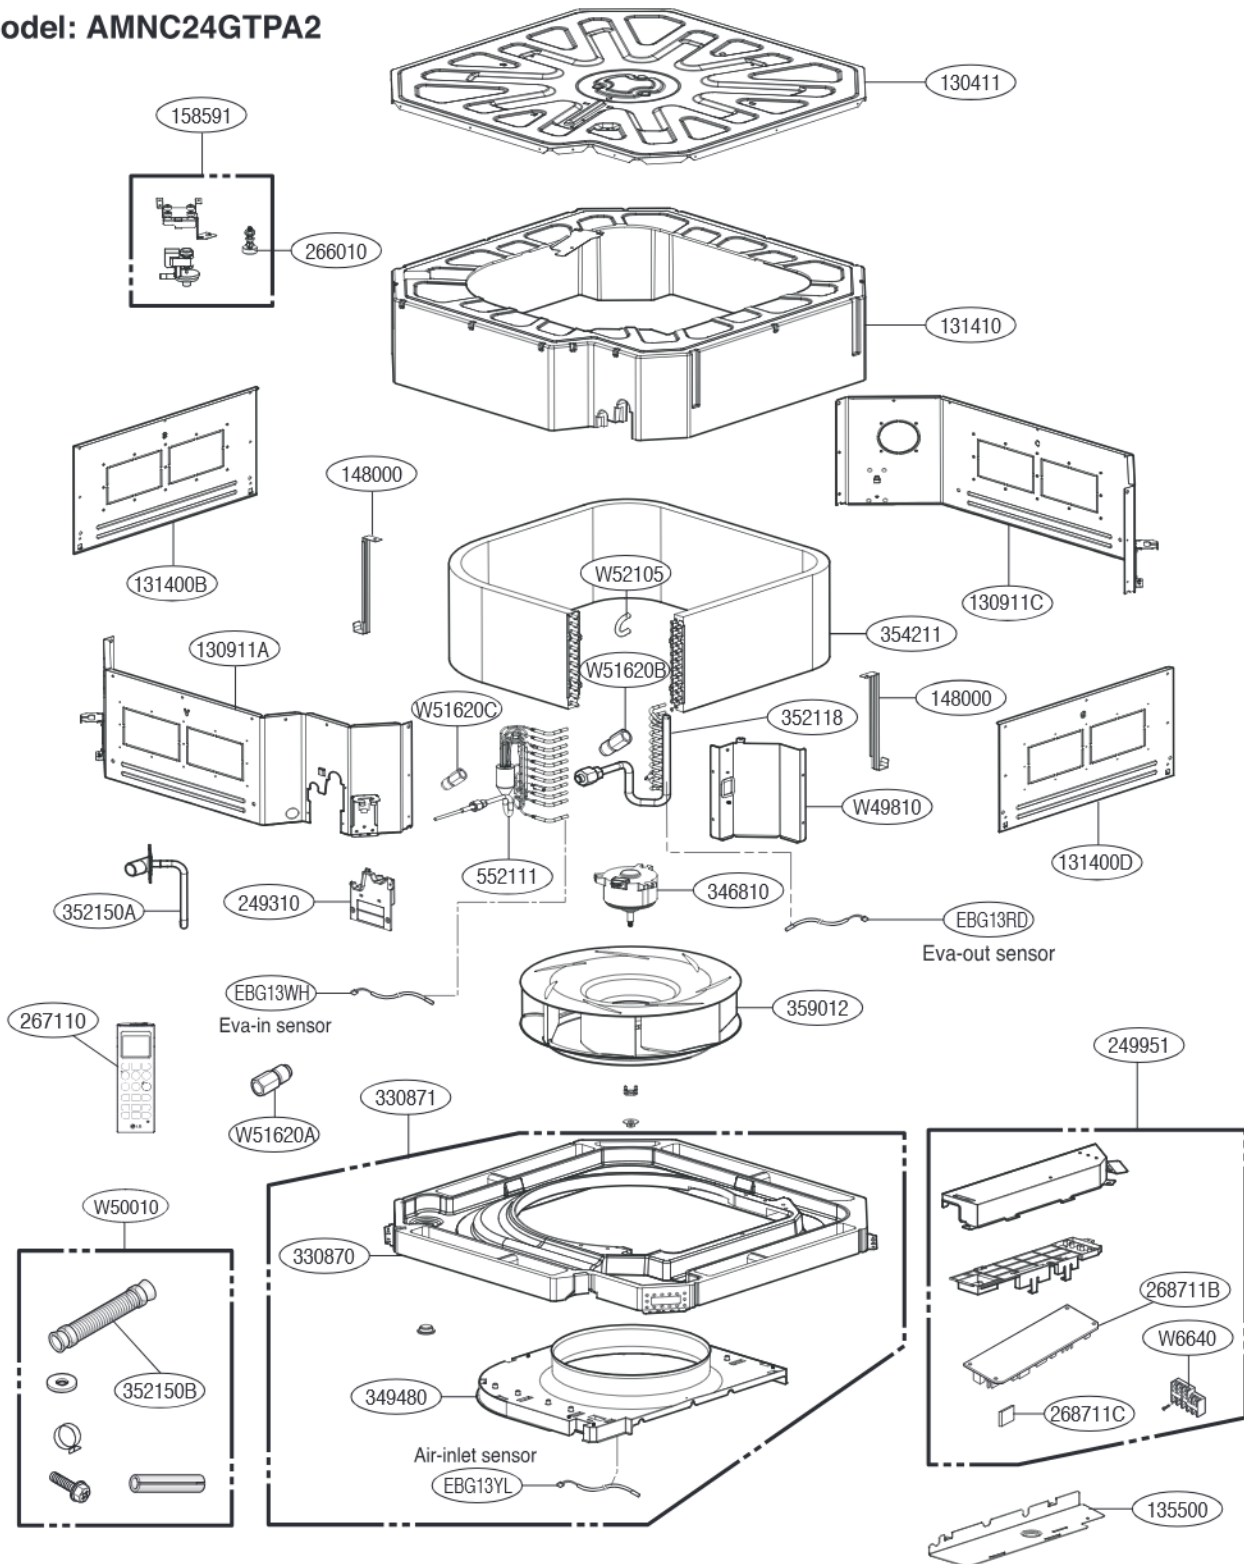

5. Exploded View

Indoor Unit

• Model: AMNC24GTPA2

Note) * Please ensure GCSC since the replacement parts may be changed depending upon the buyer's request. Please check the correct parts in View RPL(Replacement Part List) on GCSC. (GCSC Website <http://biz.Lgservice.com>,)