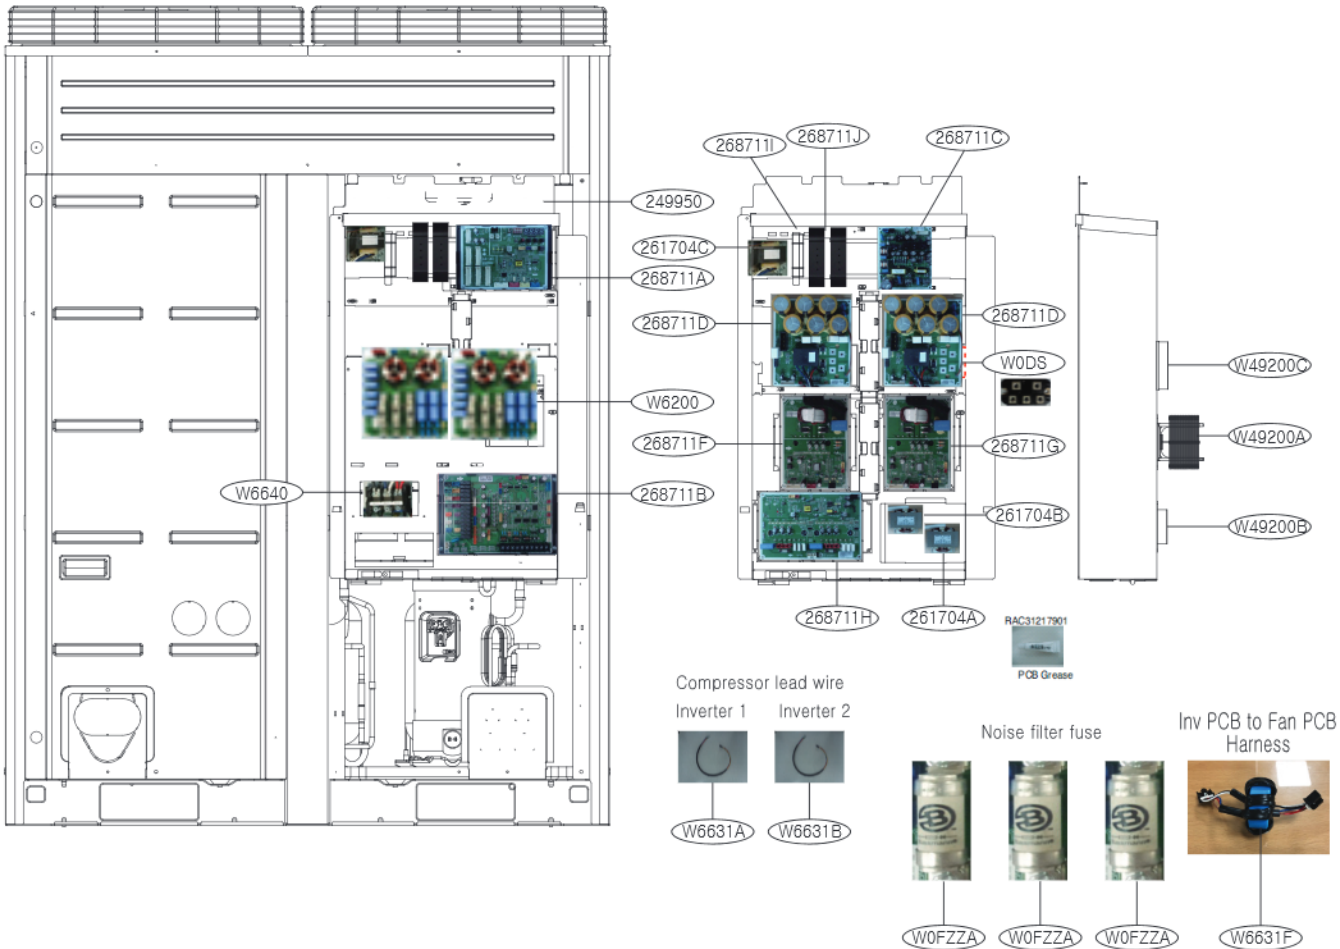

6.3 18, 20HP (UX3 2Comp)

Exploded view