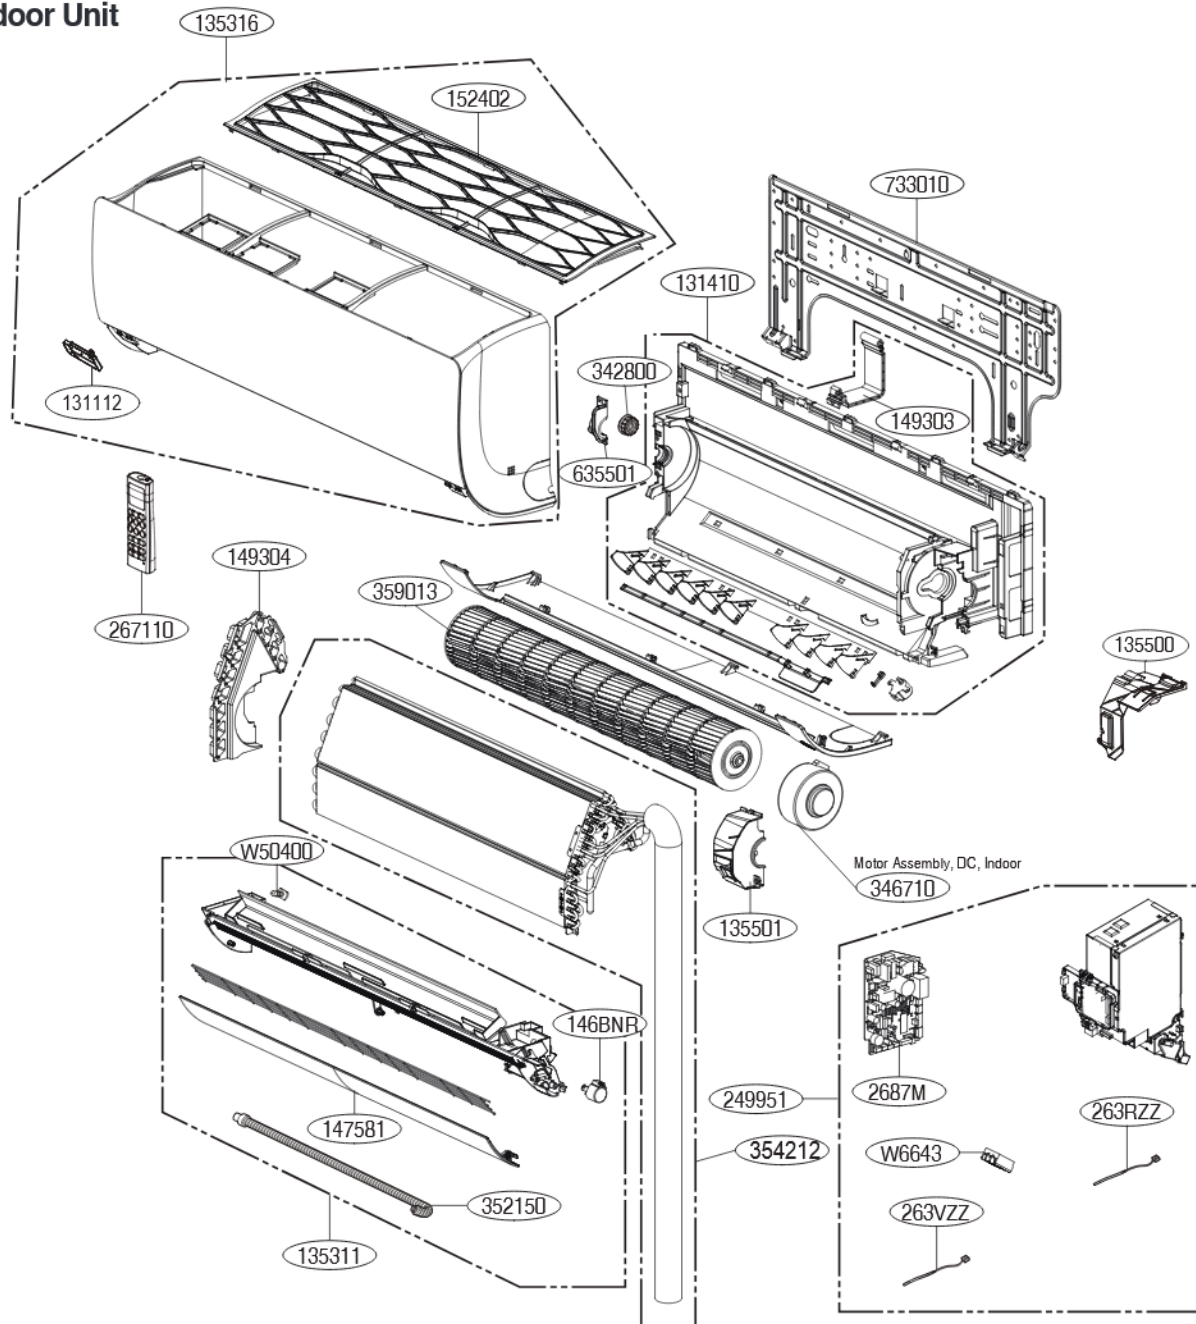

5. Exploded View

Indoor Unit

LOC.	Description	Connector
263RZZ	Thermistor for indoor air temperature	CN-TH1
263VZZ	Thermistor for evaporator middle temperature	CN-TH3

Note) Please ensure GCSC since the replacement parts may be changed depending upon the buyer's request. Please check the correct parts in View RPL(Replacement Part List) on GCSC. (GCSC Website <http://www.lge.com>)