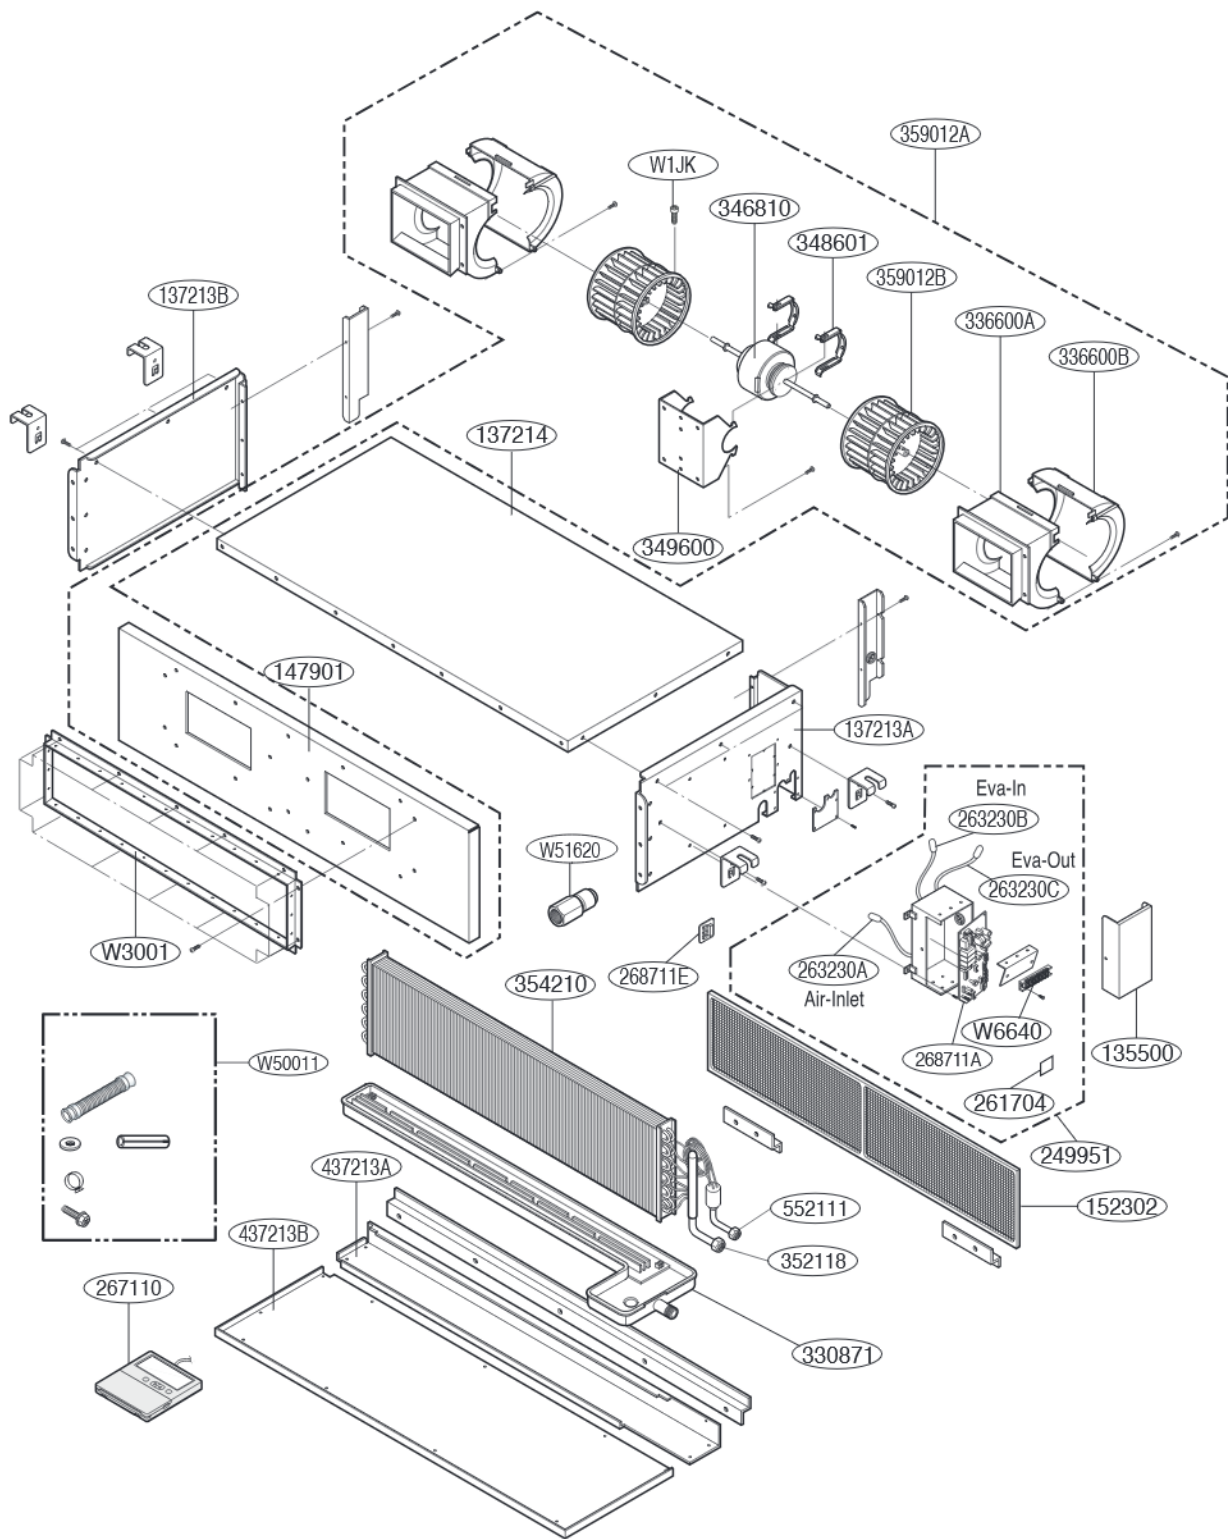

4. Exploded View

Location No.	Description	Sensor Information	Housing Color
263230A	Thermistor1(CN_ROOM)	Air-Inlet	Orange
263230B	Thermistor2(CN_PIPE/IN)	Eva-in	White
263230C	Thermistor3(CN_PIPE/OUT)	Eva-out	Red