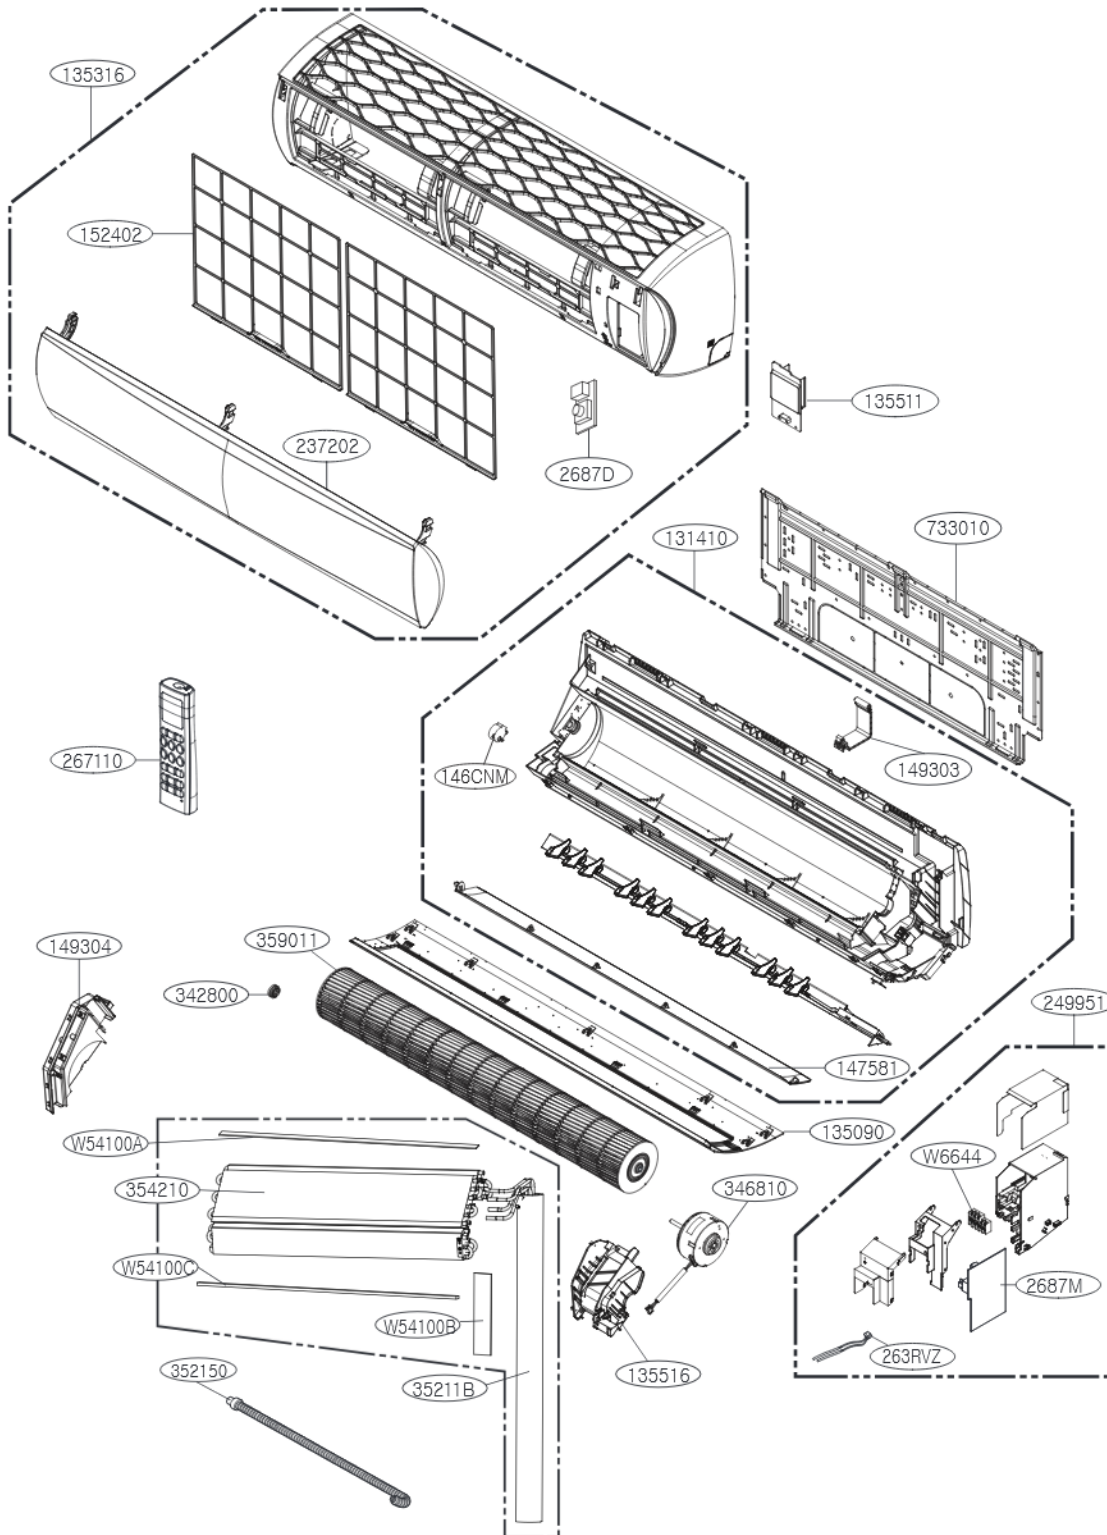

Exploded View

Indoor Unit LSNC342V4V2.ANCFLAT / LSNC362V4V2.ANCFLAT / LSNC362V4V2.ANCFECU / LSNC362V4V0.ANCFLAT
 LSNC366V4W1.ANCBDEL / LSNC366V4W1.ANWFDXB / LSNC366V4W1.ANWFUAE

LOC.	Description
263RVZ	Thermistor for indoor air temperature
	Thermistor for evaporating temperature