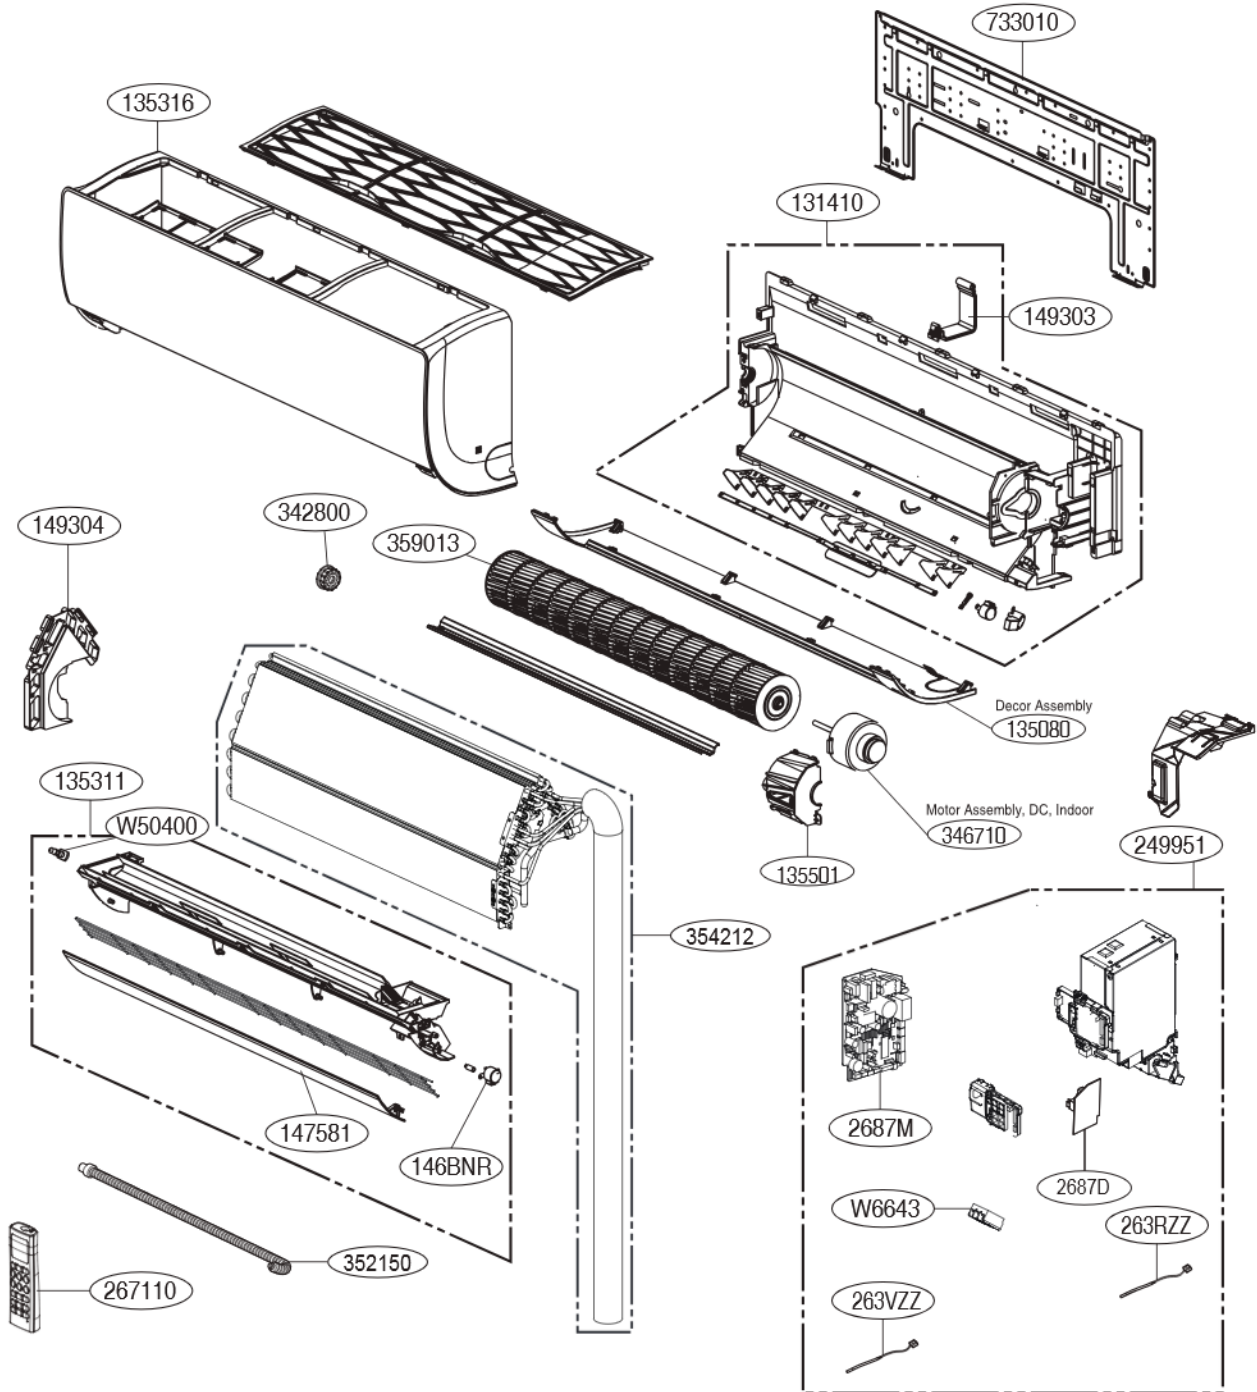

5. Exploded View

INDOOR UNIT

LOC.	Description	Connector
263RZZ	Thermistor for indoor air temperature	CN-TH1
263VZZ	Thermistor for evaporator middle temperature	CN-TH3

Note) * Please ensure GCSC since the replacement parts may be changed depending upon the buyer's request.
Please check the correct parts in View RPL(Replacement Part List) on GCSC.
(GCSC Website <http://www.lge.com>)