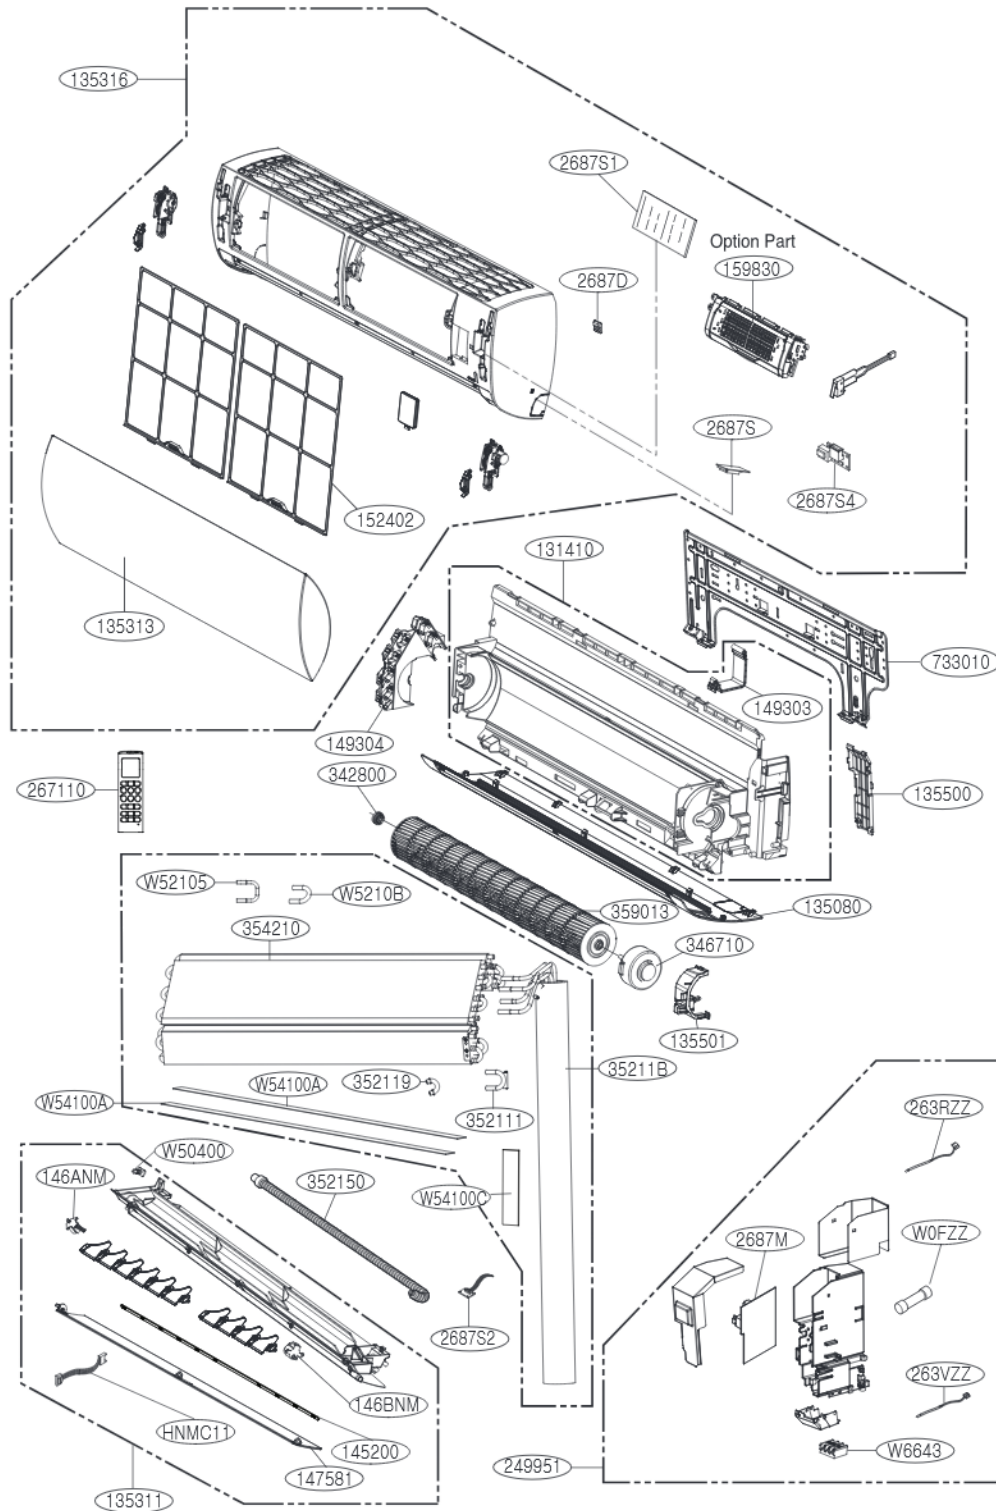

5. Exploded View

Indoor Unit (ASNW123MMB7)

LOC.	Description
263RZZ	Thermistor for suction air temperature
263VZZ	Thermistor for evaporator middle temperature