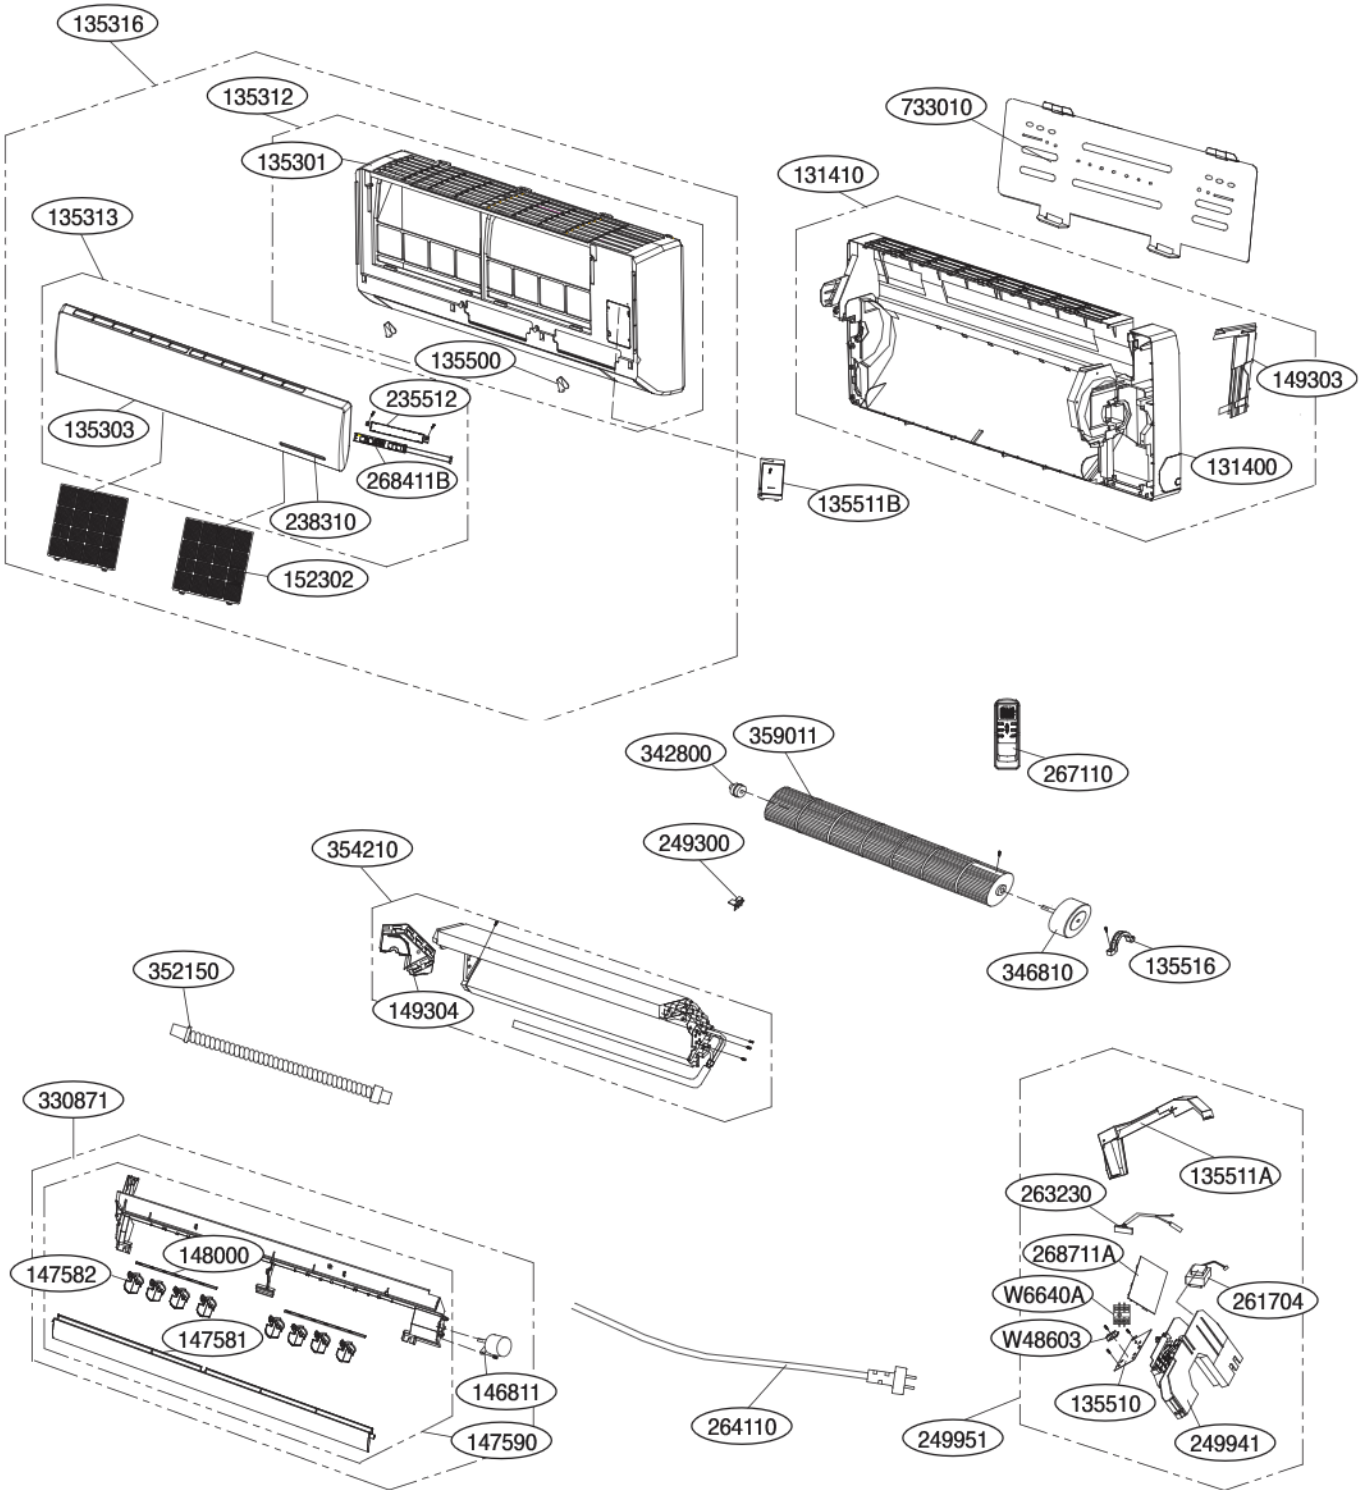

4. Exploded View

Indoor Unit: SS-C121TEA0(SP121CA), SS-C122TEA0(SP122CA)

LOC.	Description
263230	Thermistor for indoor air temperature
	Thermistor for evaporating temperature