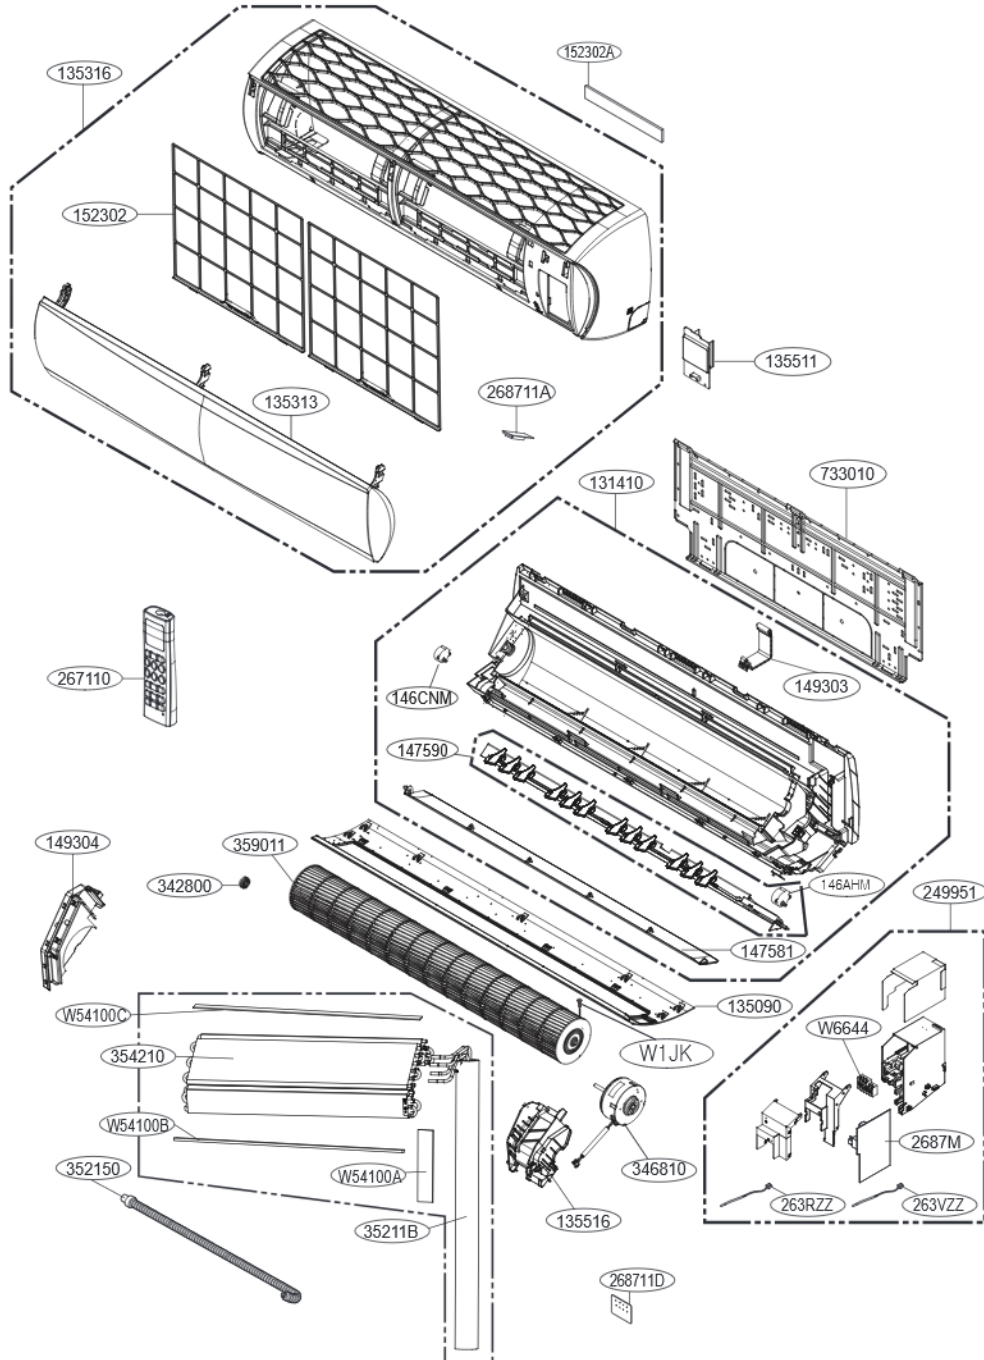

Exploded View

Indoor Unit

Model : LSN240HLV / LSN300HLV / LSN360HLV

LOC	Description
263RZZ	Thermistor for suction air temperature
263VZZ	Thermistor for evaporator middle temperature

Note) * Please ensure GCSC since the replacement parts may be changed depending upon the buyer's request. Please check the correct parts in View RPL(Replacement Part List) on GCSC. (GCSC Website <http://www.lge.com>)