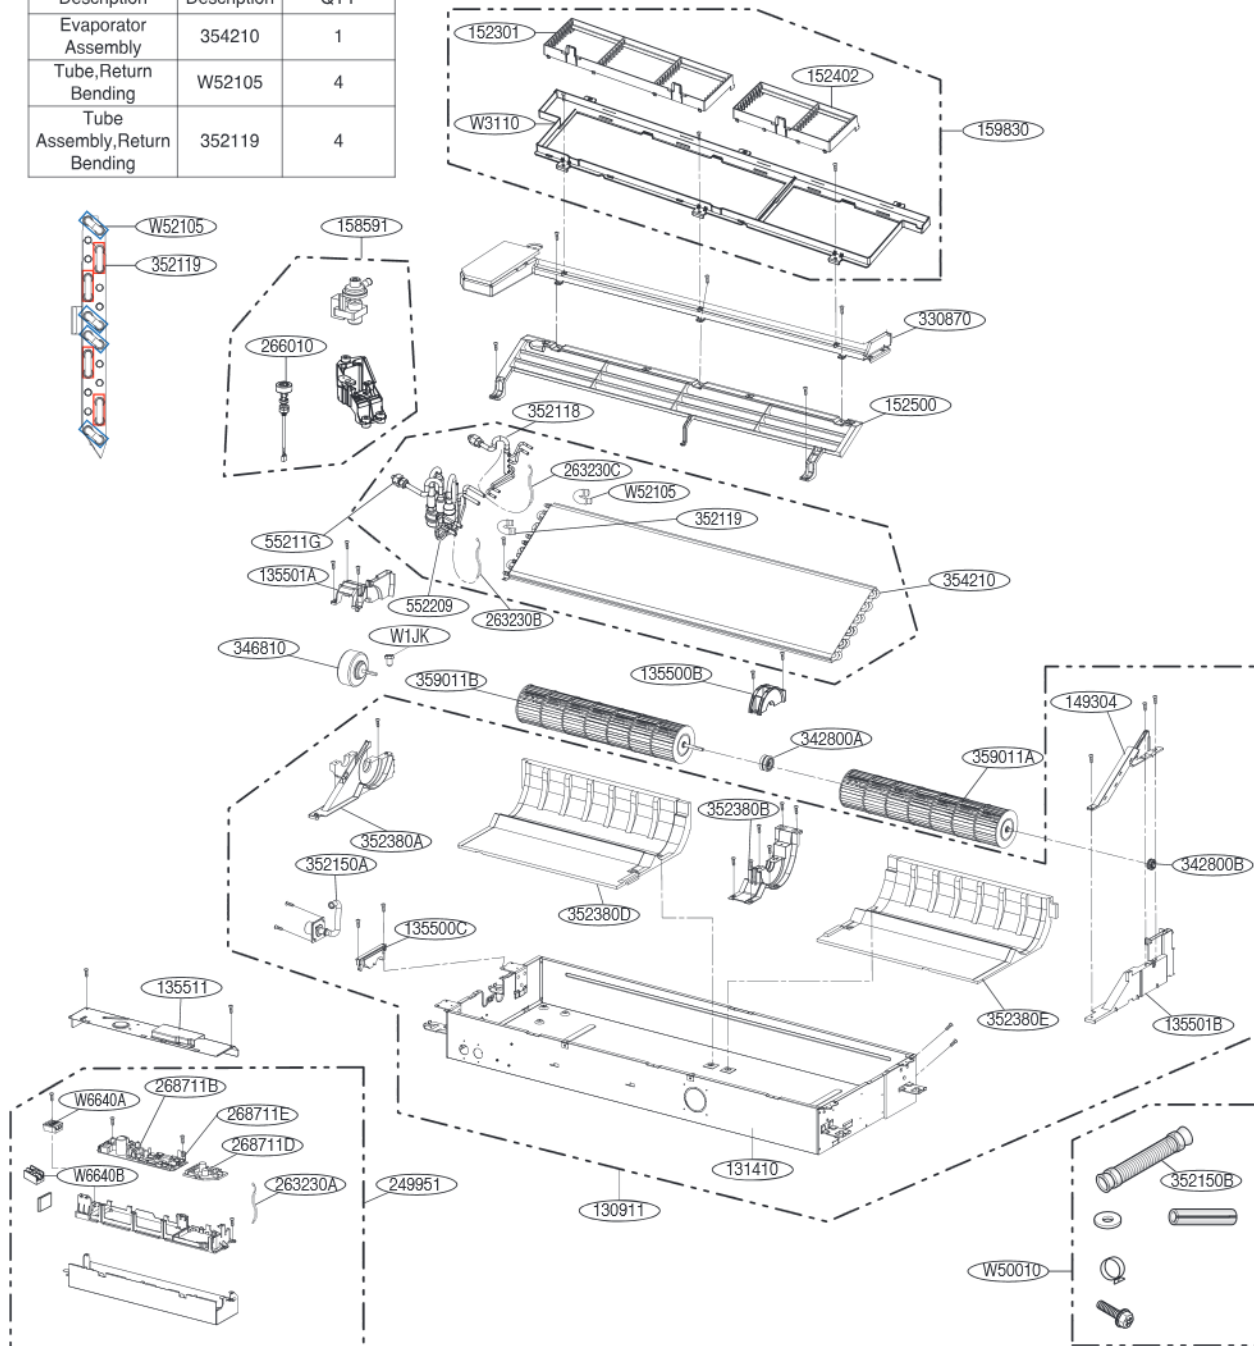

6. Exploded View

• TT chassis : Standard model (ARNU**GTTA2)

Description	Description	QTY
Evaporator Assembly	354210	1
Tube, Return Bending	W52105	4
Tube Assembly, Return Bending	352119	4

LOC	Description	P.no	QTY	Remark
W1JK	Screw,Set	3H00535C	1	For Motor and Fan Assembly
Thermistor 1	263230A	Air		Housing color : yellow
Thermistor 2	263230B	Pipe in		Housing color : white
Thermistor 3	263230C	Pipe out		Housing color : red

6. Exploded View

* Service Bulletins (ARNU**GTTA2)

LocNO	PartNo	Description	Service Bulletin No
246810-1	4681A20091L	Motor Assembly,DC,Indoor	GACM20130062
246810-2	4681A20198A		
546810	4681A20122A		
346810-1	4681A20091L	Motor Assembly,DC,Indoor	GACM20130061
346810-2	4681A20198A		
586810	4681A20169A		
342800	MAP64313501	Bearing	DMZ202200187-01