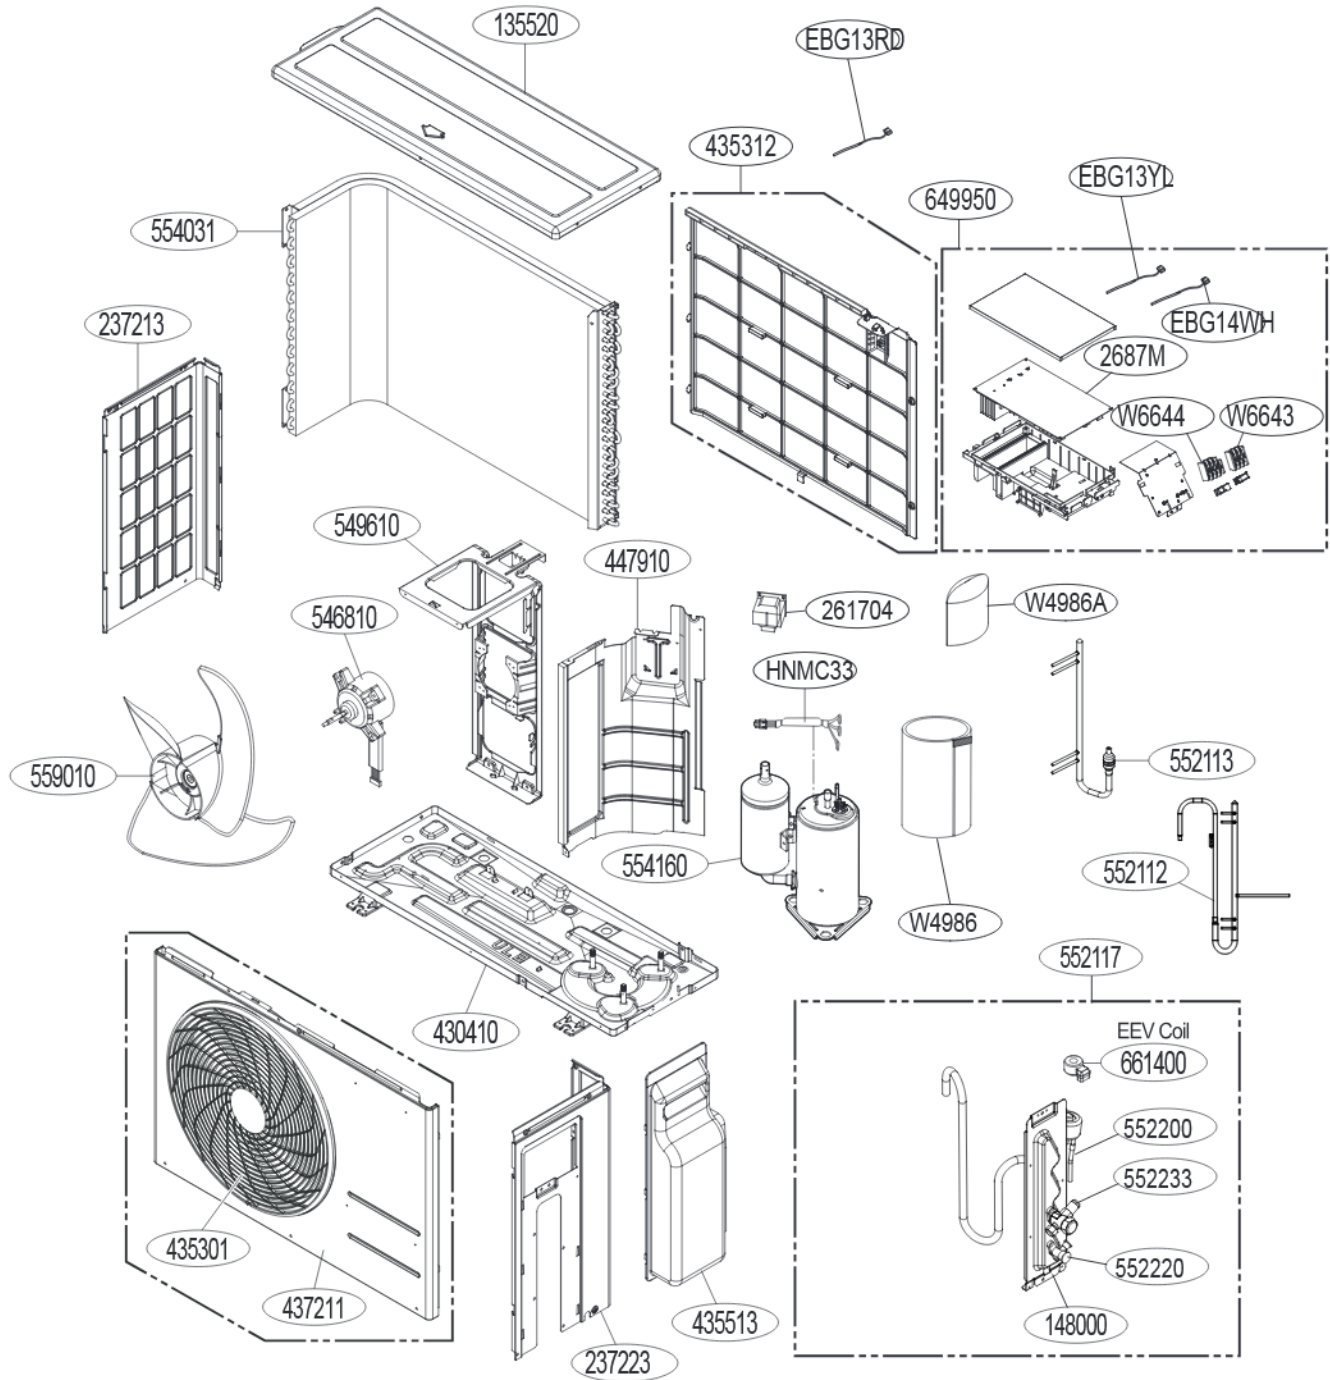

5. Exploded View

ATUQ18GPLA4/ABUQ18GM1A4

Location No.	Description	Sensor information	Housing color
263230A	Thermistor(CN_MID)	Cond-mid	White
263230B	Thermistor(CN_DIS)	Discharge pipe	Yellow
263230C	Thermistor(CN_AIR)	Inlet air	Red