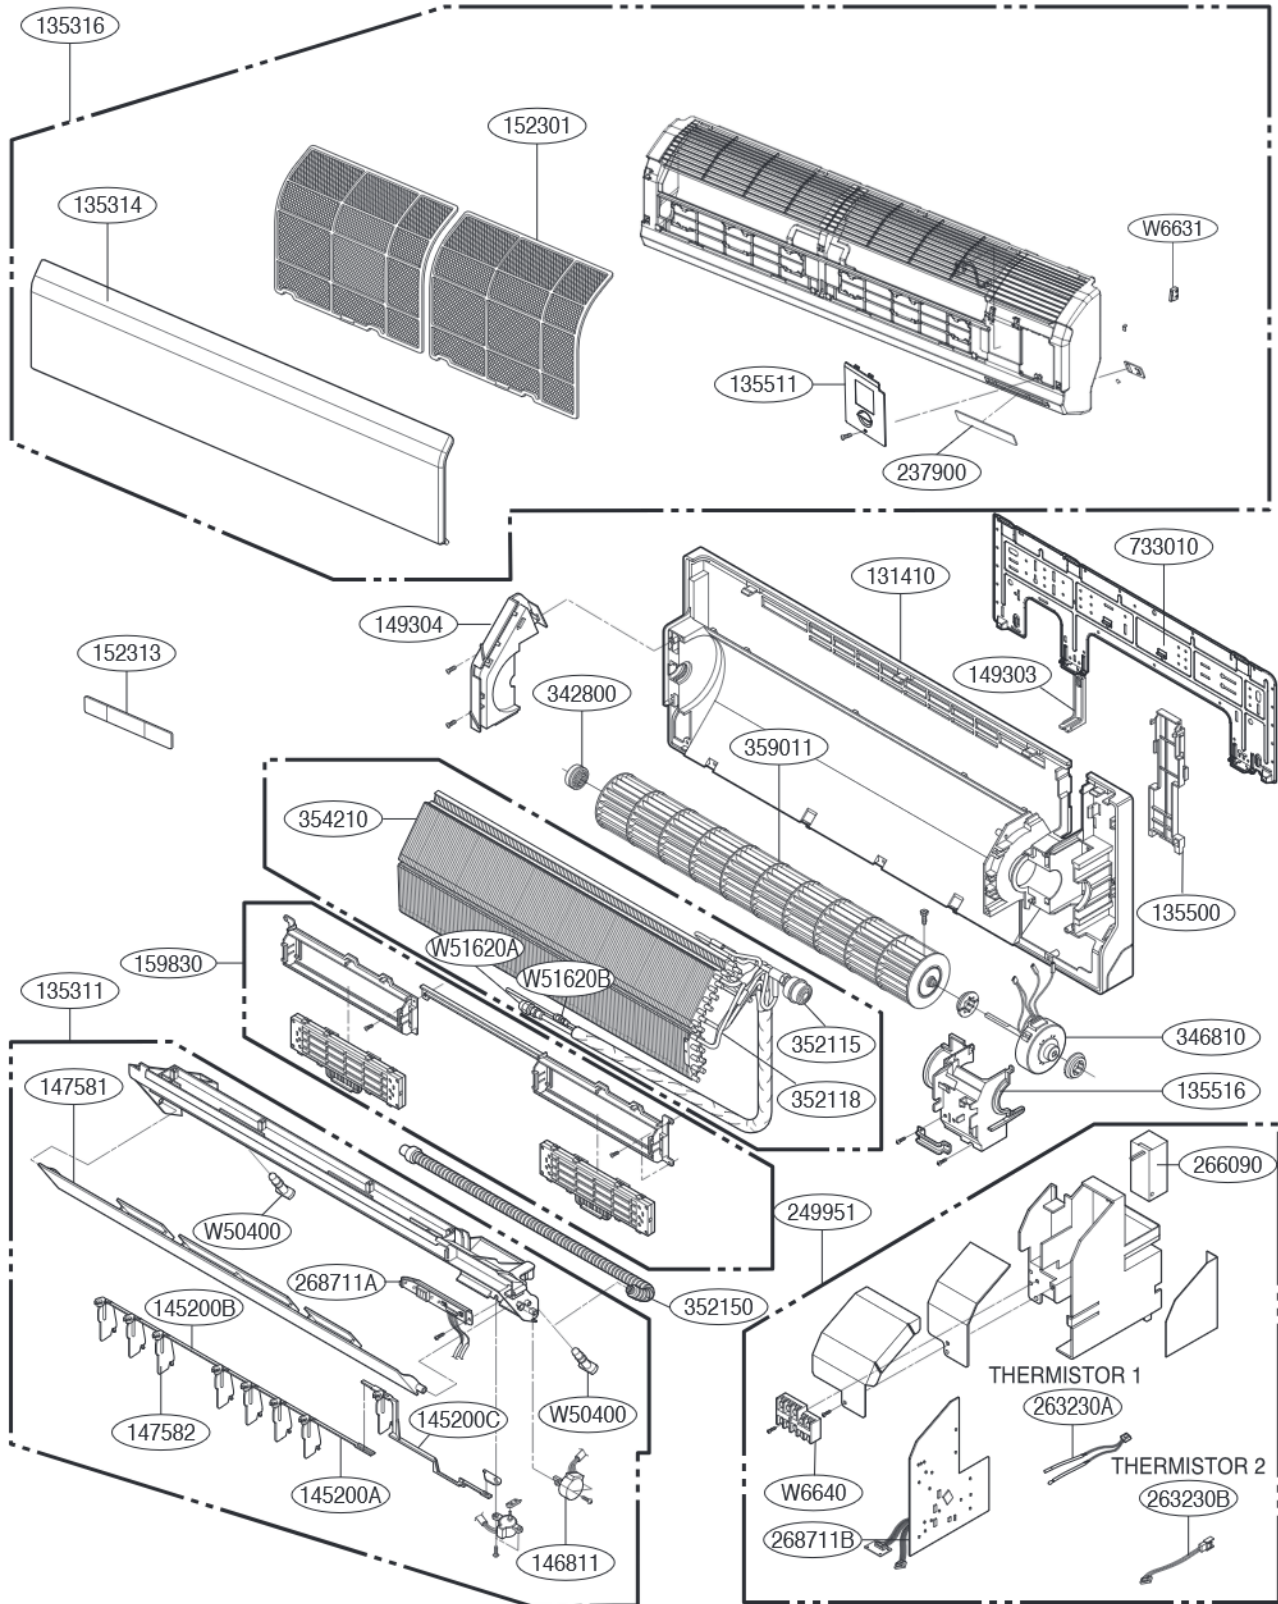

S5 (Plasma)

Thermistor 1	263230A	Air + Eva. in	Housing color : white
Thermistor 2	263230B	Eva. out	Housing color : red