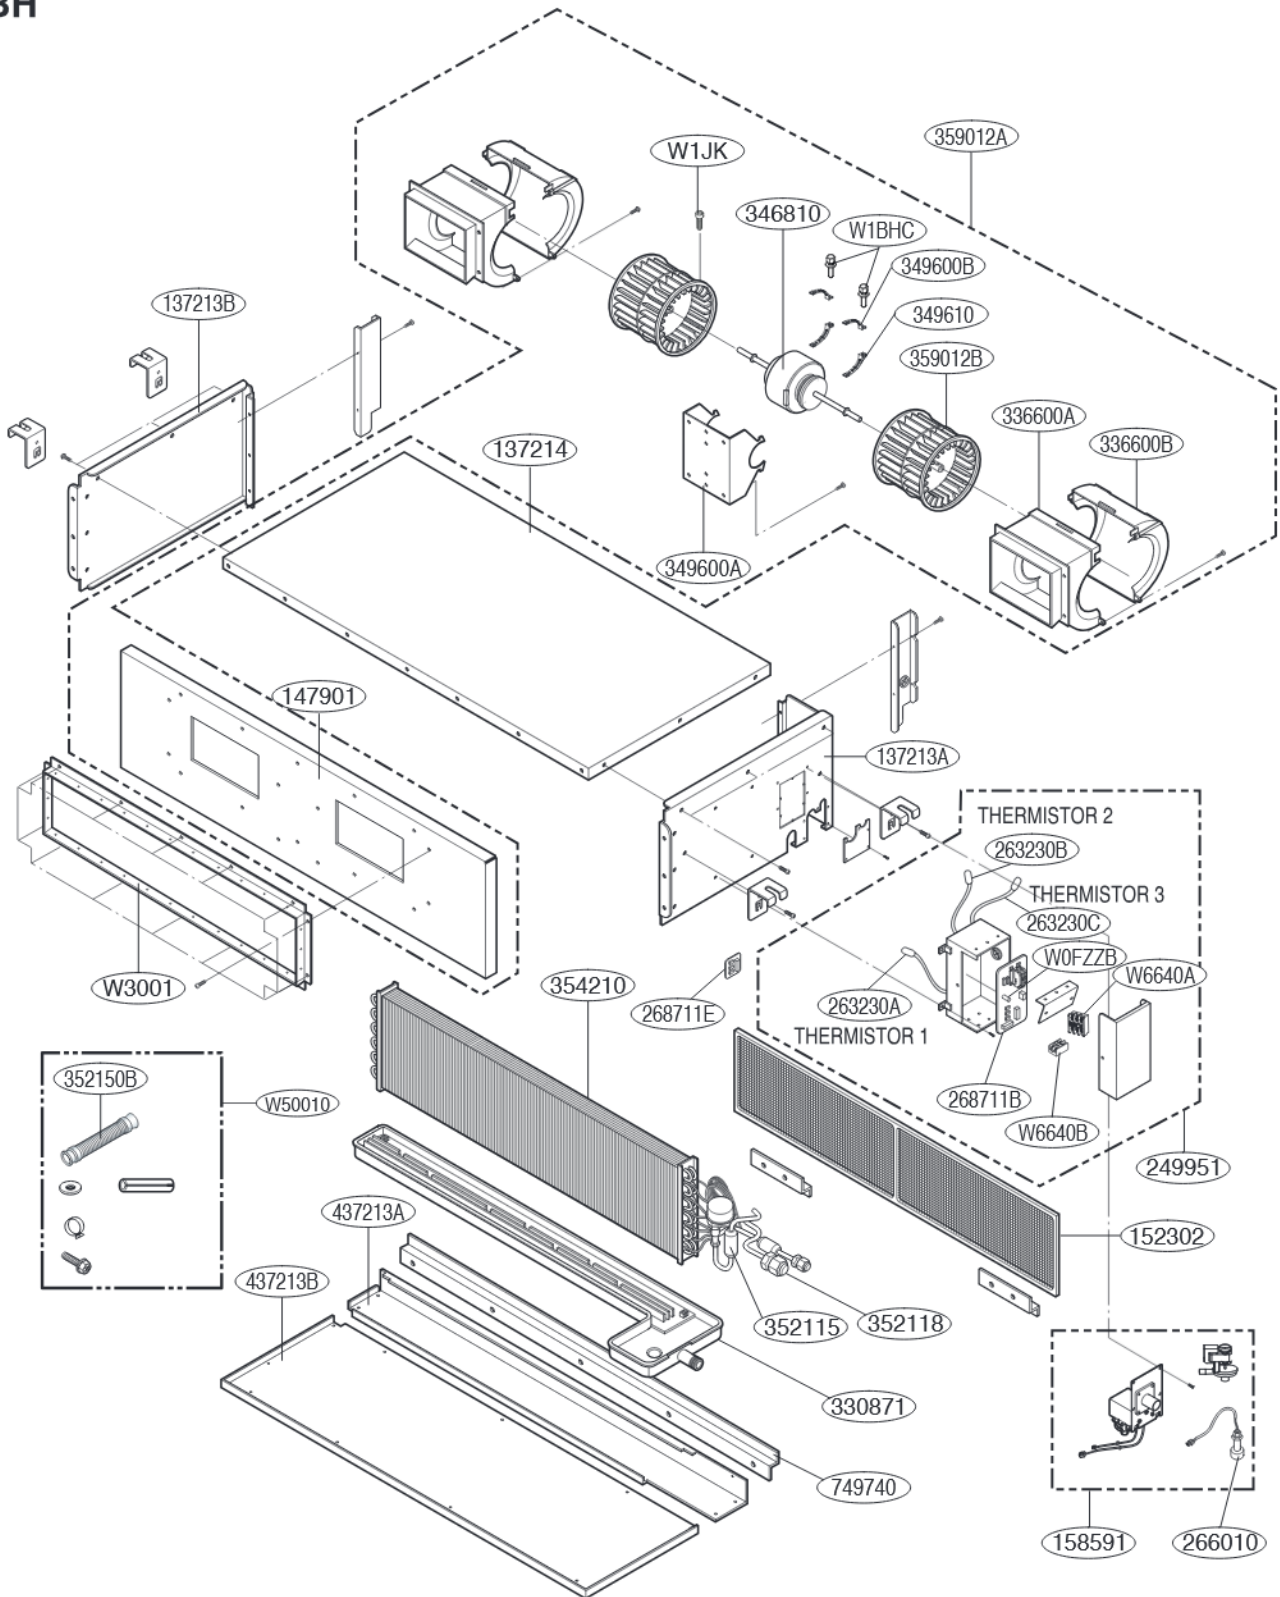

## 5. Exploded View

BH

Thermistor 1	263230A	Air	Housing color : yellow
Thermistor 2	263230B	Eva. in	Housing color : red
Thermistor 3	263230C	Eva. out	Housing color : white