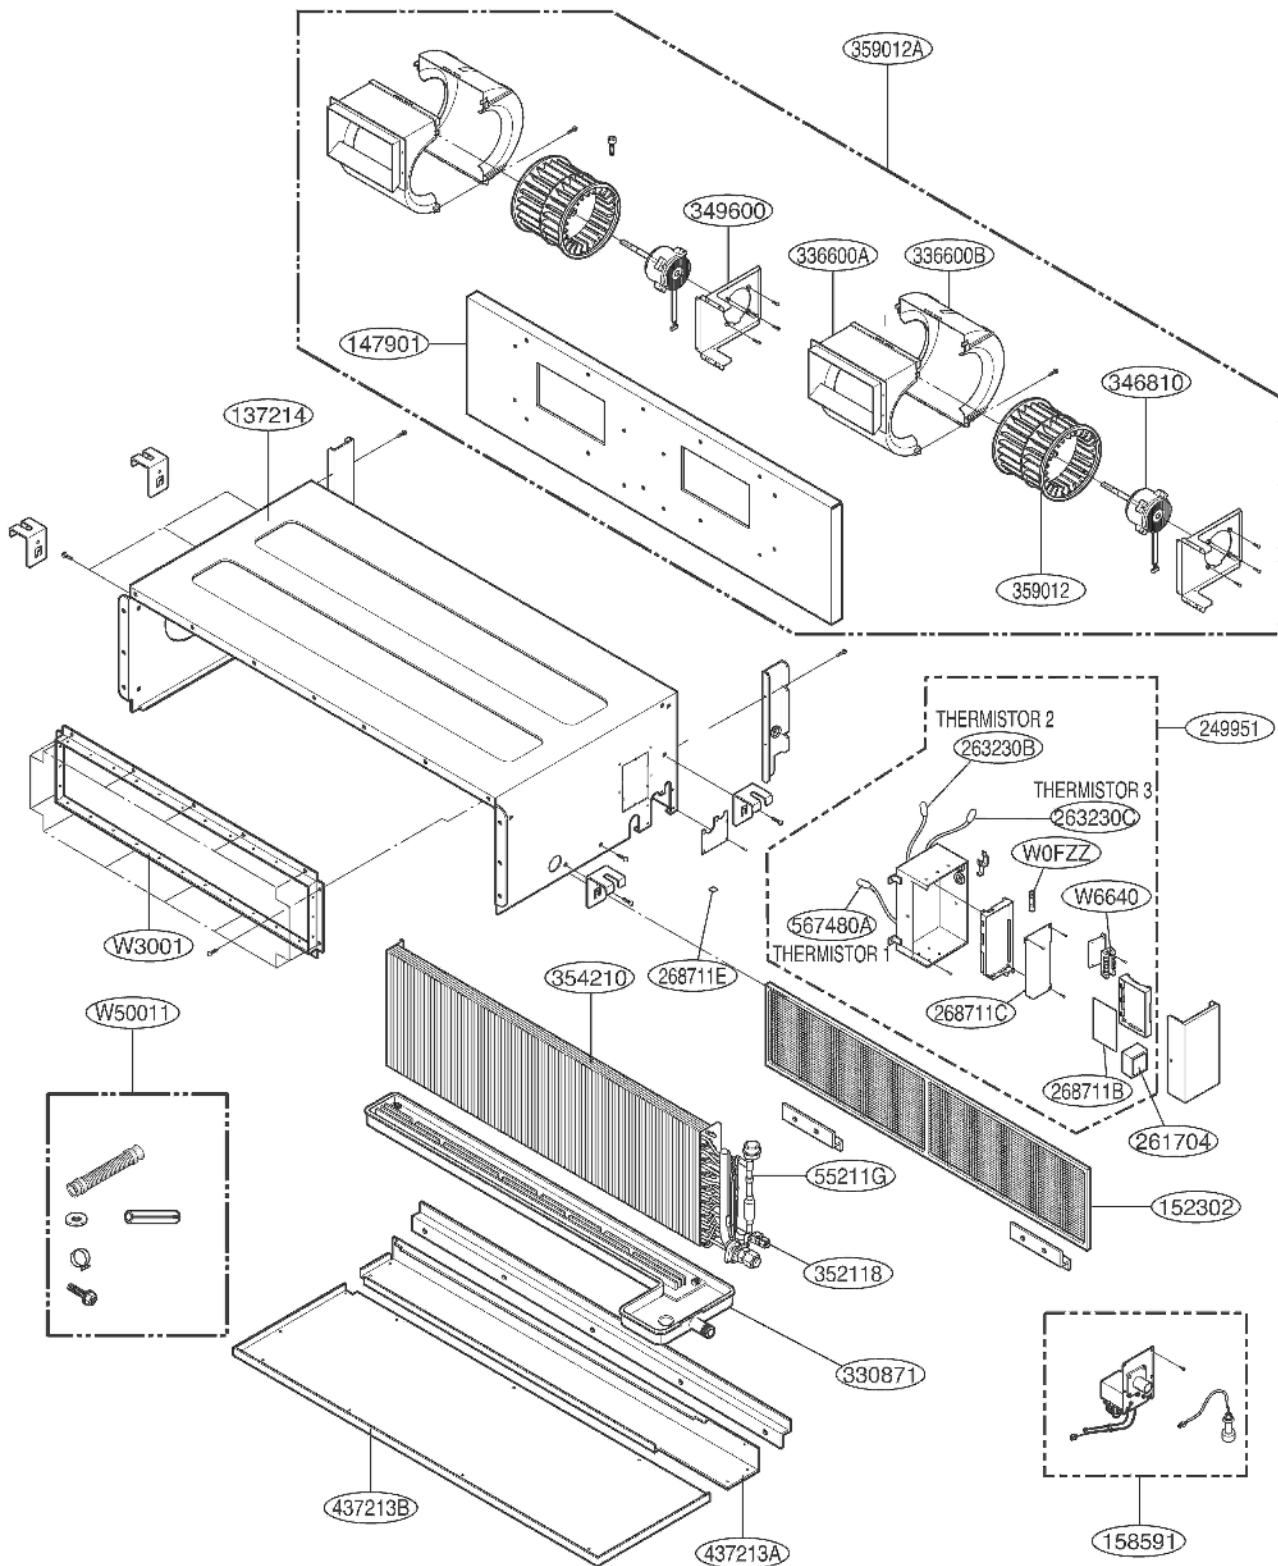

BR

Thermistor 1	567480A	Air	Housing color : yellow
Thermistor 2	263230B	Eva. in	Housing color : white
Thermistor 3	263230C	Eva. out	Housing color : red