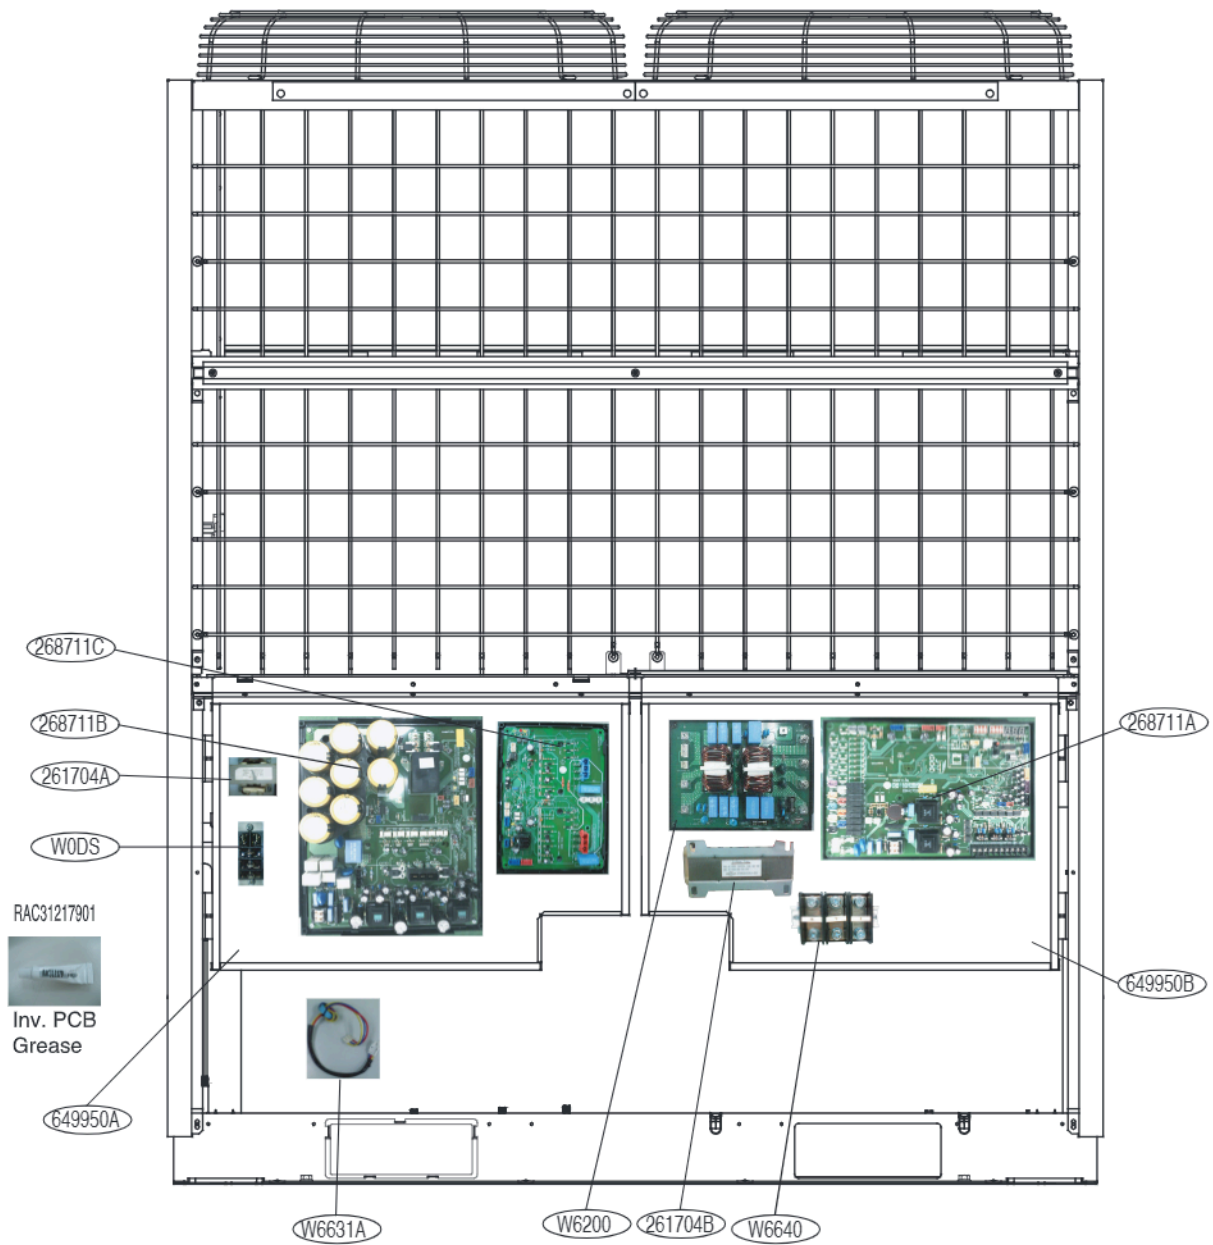

3Ø 460V(ARUB076DT2)

# Exploded View

THERMISTOR 1	263230A	Liquid Pipe + sub Cooler IN + Sub Cooler OUT	Housing color : yellow
THERMISTOR 2	263230B	Inv. discharge + HEX(Front) + HEX (back)	Housing color : purple
THERMISTOR 3	263230C	Air + suction Pipe	Housing color : black