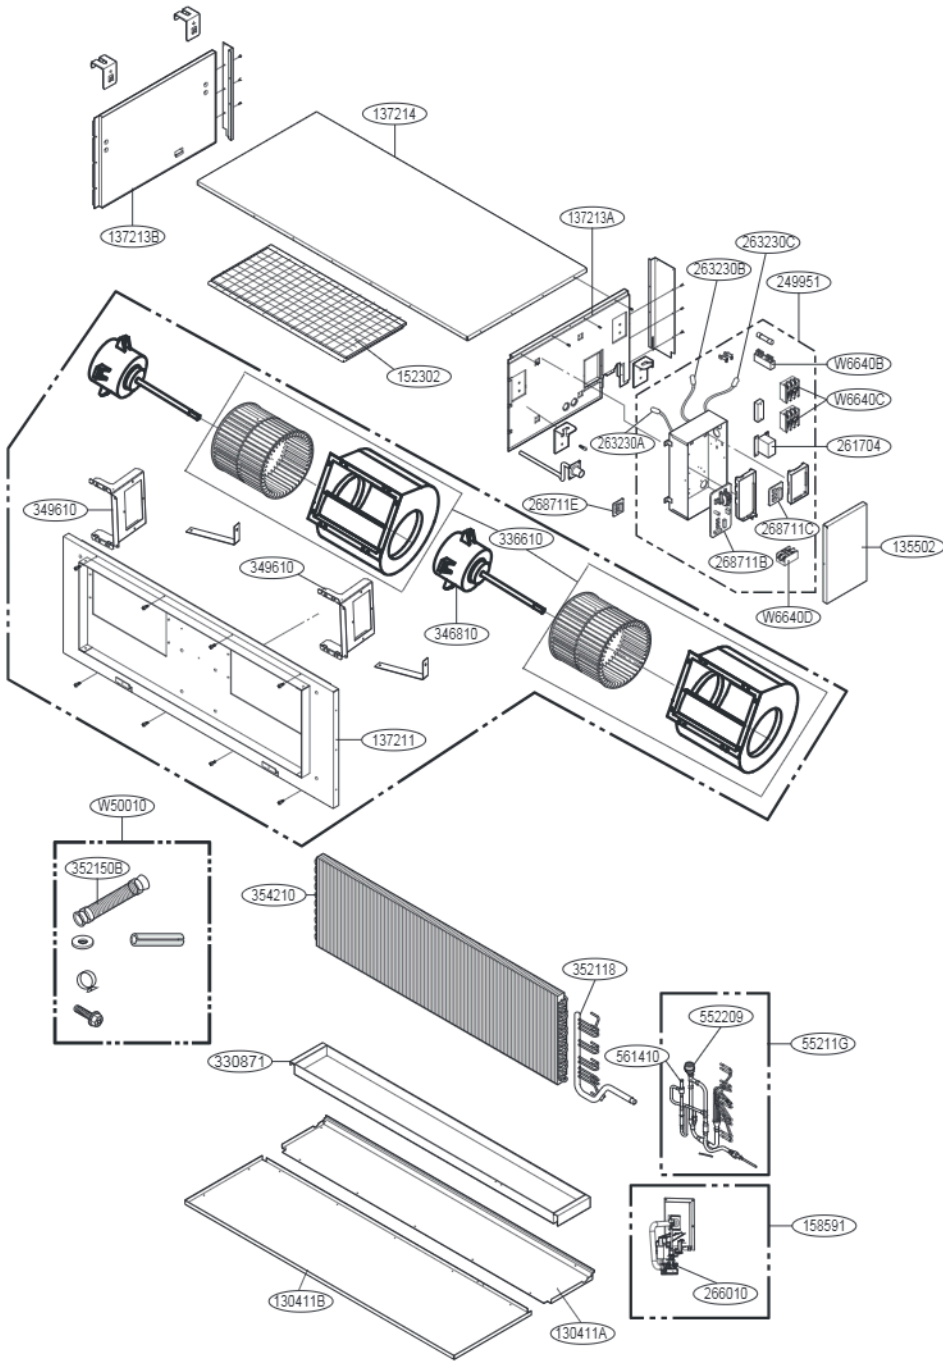

5. Exploded View

B8

THERMISTOR 1	263230A	Air	Housing color : yellow
THERMISTOR 2	263230B	Eva. IN	Housing color : white
THERMISTOR 3	263230C	Eva. OUT	Housing color : red

Note) * Please ensure GCSC since the replacement parts may be changed depending upon the buyer's request. Please check the correct parts in View RPL(Replacement Part List) on GCGS. (GCGS Website <http://biz.Lgservice.com>)